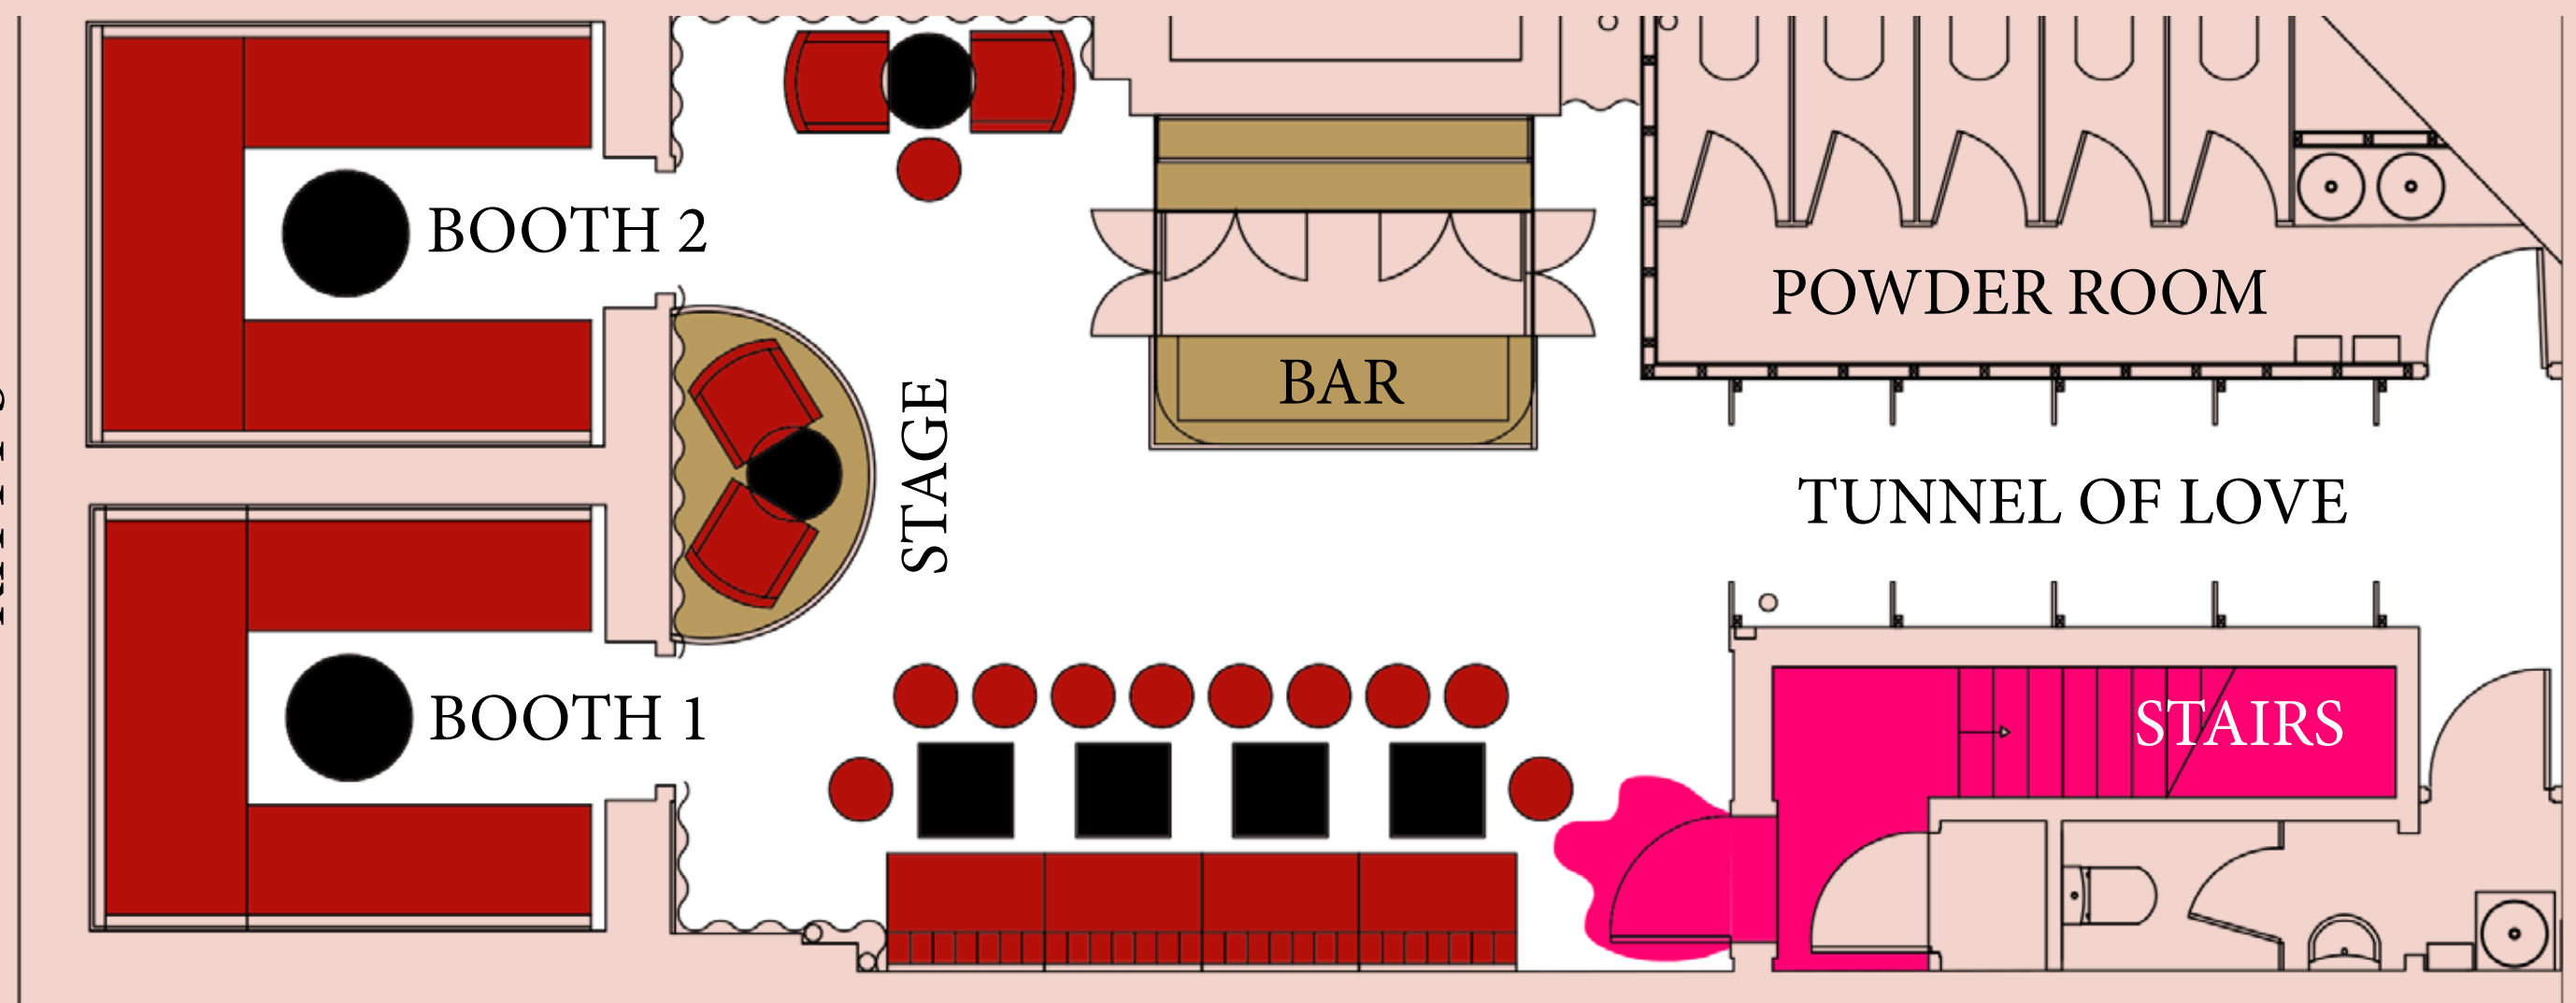

HIGHLIGHTS:

- Set over 2 floors, ground and basement
- 100 capacity on ground floor
- 30 capacity on basement floor "Kitty's"
- Outdoor terrace for 25
- Stage on both levels
- High end sound system throughout with 12 channel digital mixer
- AV equipment available
- Limited kitchen in basement

BASEMENT
"KITTY'S"