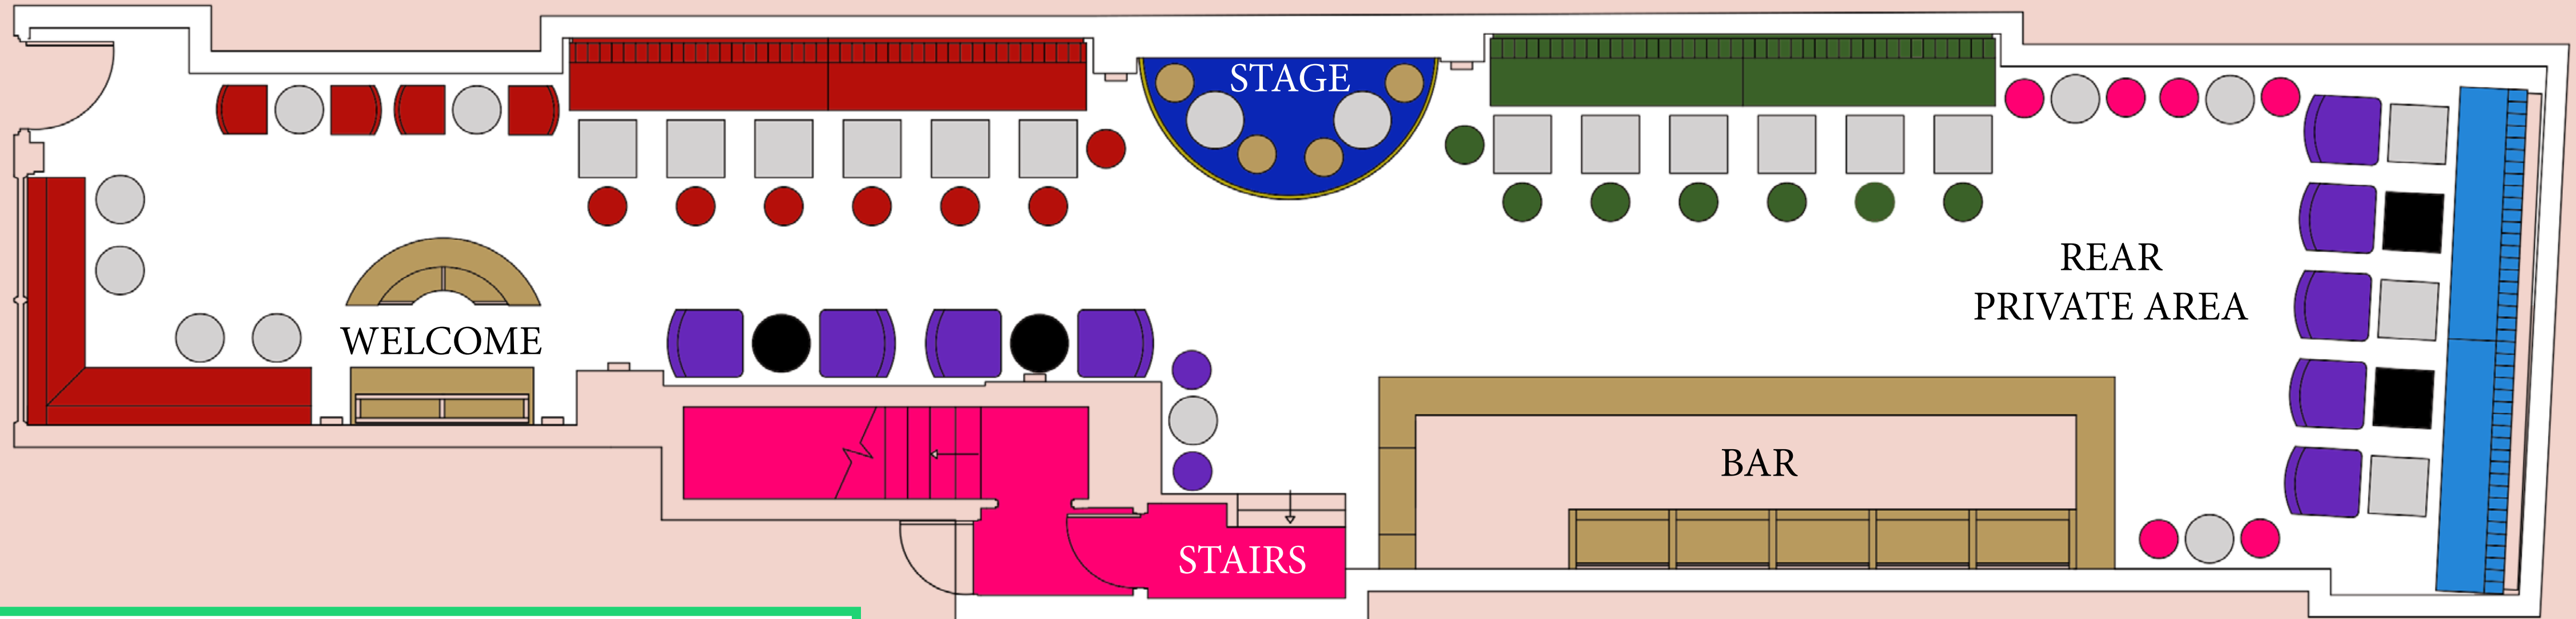

We can't wait to welcome you!

Mrs Riot

Ground Floor

Basement "Kitty's"

Terrace

HENRIETTA STREET
ENTRANCE

HIGHLIGHTS:

- Set over 2 floors, ground and basement
- 100 capacity on ground floor
- 30 capacity on basement floor "Kitty's"
- Outdoor terrace for 25
- Stage on both levels
- High end sound system throughout with 12 channel digital mixer
- AV equipment available
- Limited kitchen in basement

WHAT IS PIZZA ROMANA?

Pizza Romana is just like Pizza, only way better for you! The base is made with rice flour, soy flour and wheat flour, it has 50% of the carbs & 50% calories of a traditional pizza base, and digests easier so it doesn't leave you bloated!