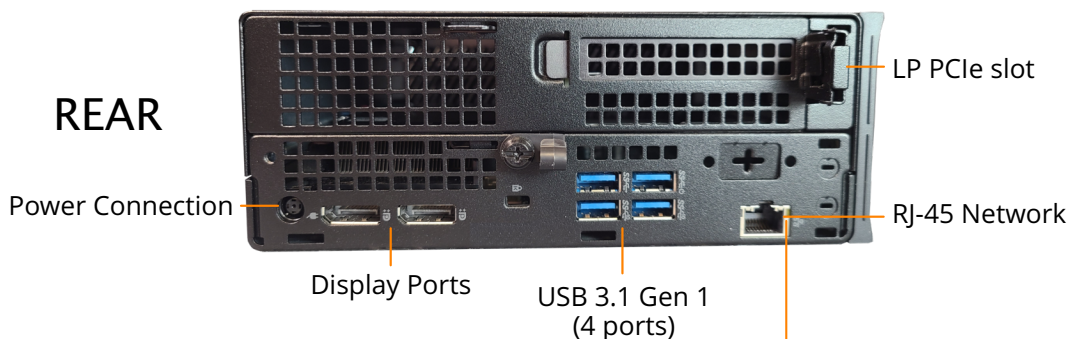

SYSTEM CONNECTIVITY

A-LIST Streamster is an Internet appliance for scheduling and playback of files and live pass-through. It provides a host of powerful but simple-to-use features and functions that make you the Master of your Internet mediacasting.

FRONT

Power Button

Universal Audio Jack

Line Out Audio

USB 3.1 Gen 2 Type C

USB 3.1 Gen 1 Port

REAR

Power Connection

Display Ports

USB 3.1 Gen 1 (4 ports)

LP PCIe slot

RJ-45 Network

Supported Networking

Intel i219-V Gigabit Ethernet
Intel Dual Band Wireless AC8265 (802.11ac)

NDI
URL
YouTube Video

**INPUT
SOURCES**