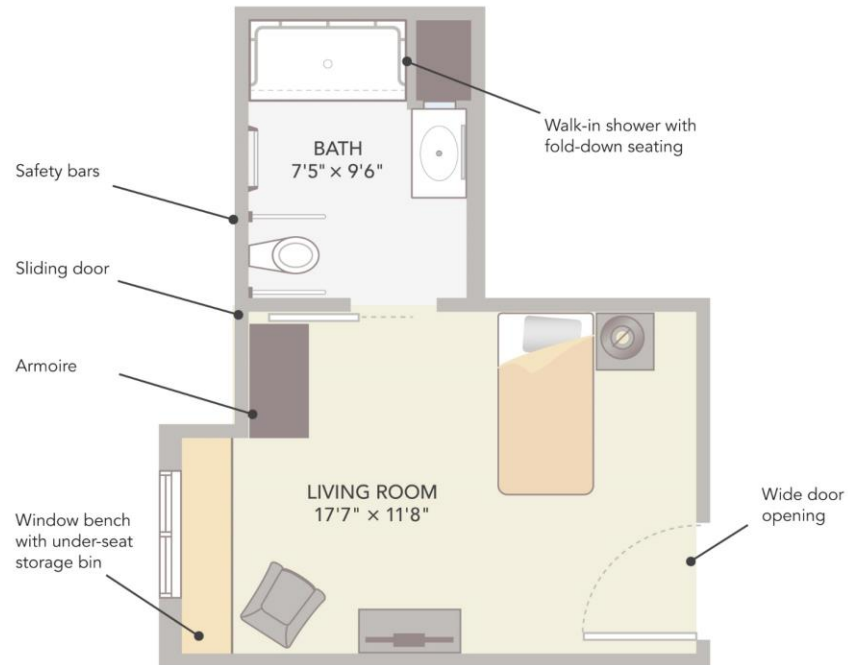

## MANCHESTER HOUSE

18 Residences, Courtyard, Multiple Common Areas

# WindsorMeade

WILLIAMSBURG

Typical Private Suite Floor Plan: 1 Bathroom, 1 Bath  
*Individual rooms vary slightly.*