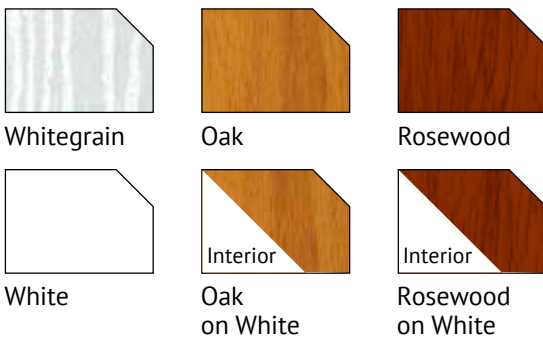

PlatinumNRG® Chamfered