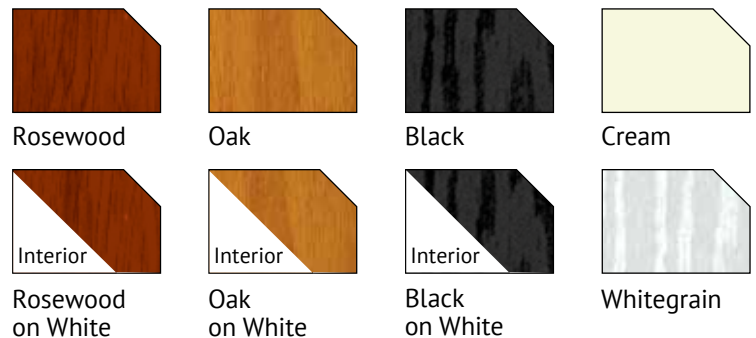

## HARDWARE OPTIONS

## STANDARD FINISHES

A select range of hardware finishes are available to suit contemporary or traditional installations.

## OPTIONAL FINISHES

A wide range of woodgrain and coloured foil options are available for either or both internal and external faces or even differing frames and sashes.