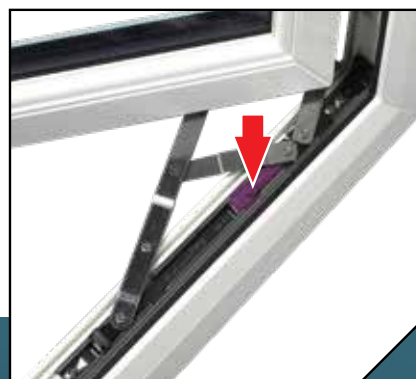

## Easy-Clean Hinges

The Easy-Clean hinges enable the sash to be opened at 90 degrees

By pressing down on the purple button, the sash is released and can slide along its hinge runner

This now gives access to the front of the sash from indoors for cleaning.