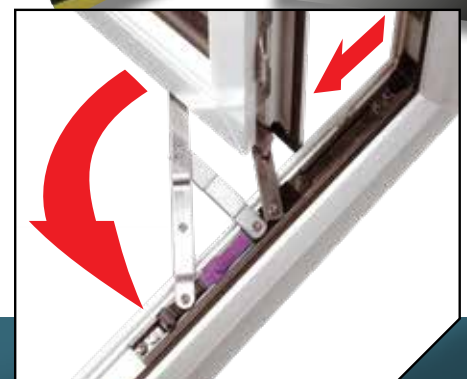

## Easy-Clean Hinges

The Easy-Clean hinges enable the sash to be opened at 90 degrees

By pressing down on the purple button, the sash is released and can slide along its hinge runner

This now gives access to the front of the sash from indoors for cleaning.