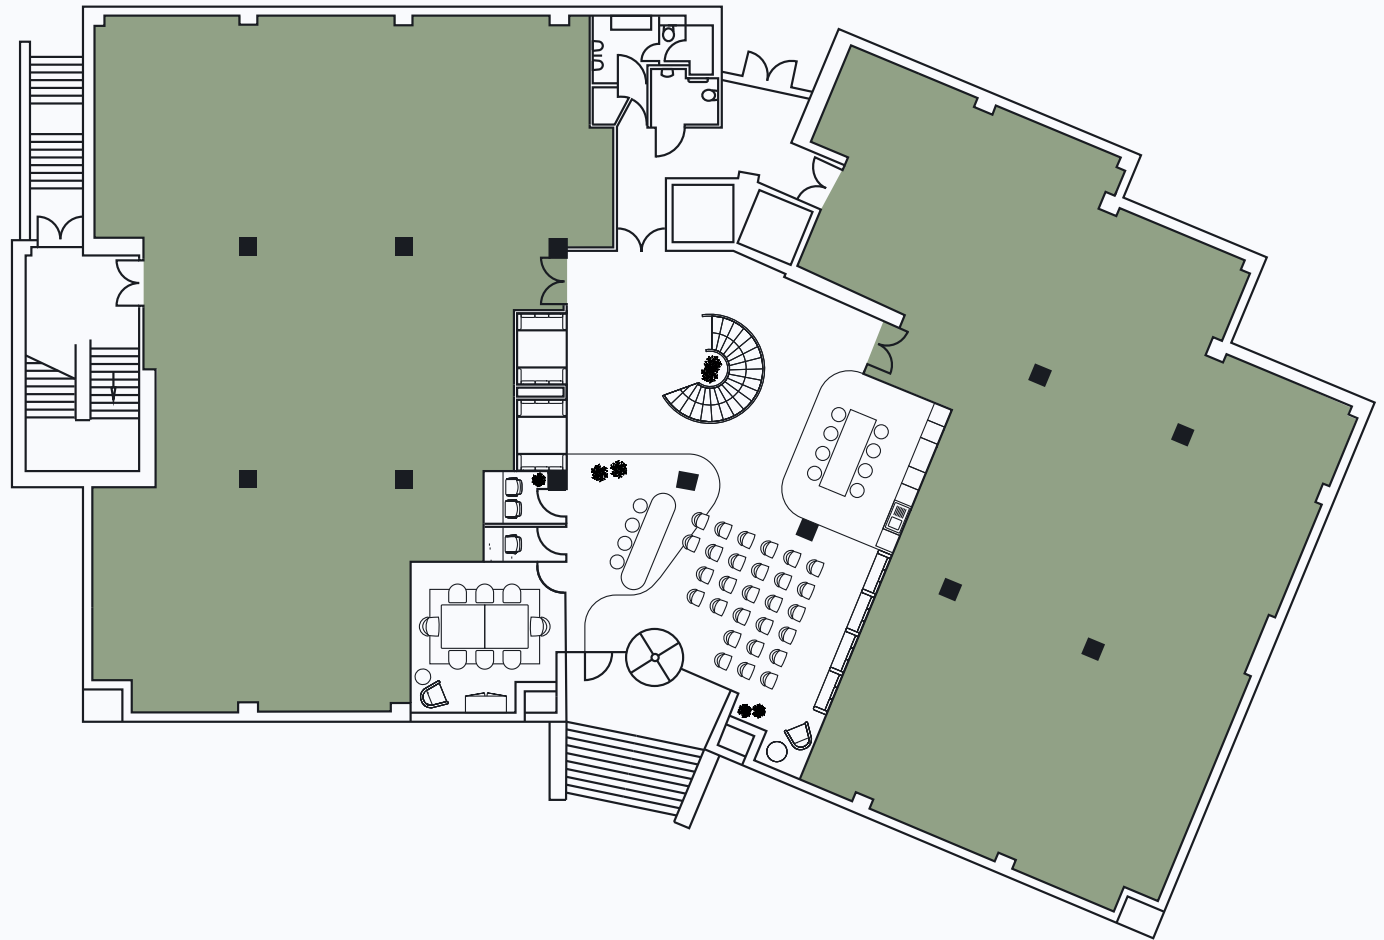

COAL HOUSE

Ground Floor

Event Configuration

0 2 6 10 metres @ 1:200
0 2 4 6 metres @ 1:100

MARK SUTTON

+44 7919 395 593

mark.sutton@knightfrank.com

GARY CARVER