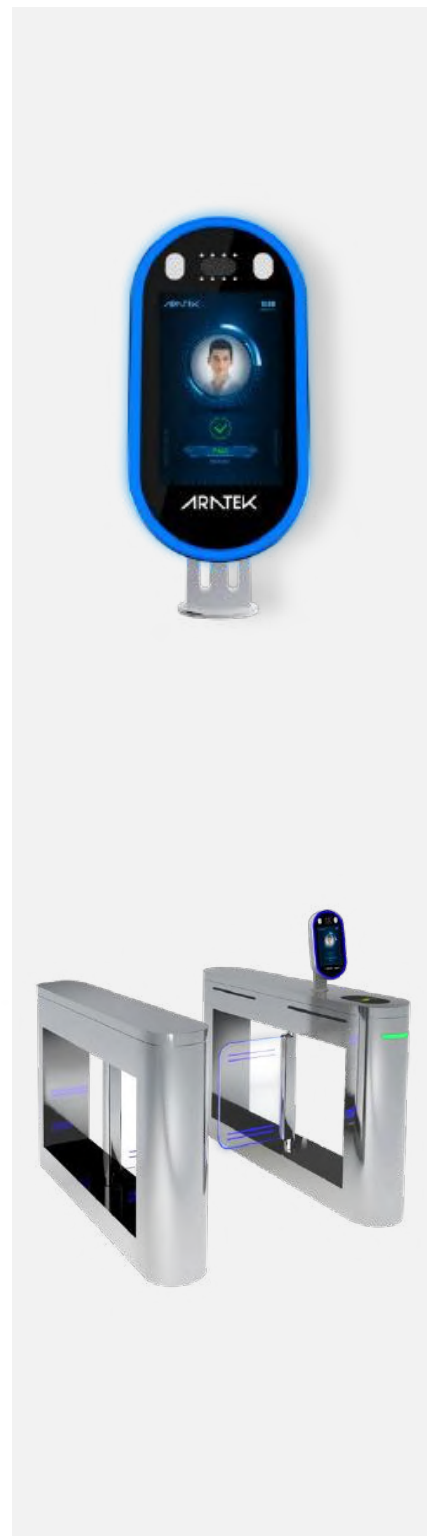

BA8100 Facial Recognition Smart Terminal

Physical Parameter

Operating System	Android 8.1
Processor	Quad-Core ARM 1.8GHz CPU + ARM Mali-T76x GPU
Memory	2G RAM + 8G ROM or 4G RAM + 64G ROM (option)
Display	8" IPS touch screen
Resolution	800*1280
Expansion Card	TF Card, Maximum support to 128G
Weight	2.5kg
Dimension	103.5*160.5*376.8mm(L*W*H)

Facial Recognition

Camera	1080P Dual HDR Camera with fill light, 105dB wide dynamic
Distance	0.3~1.5m
Accuracy	≥99%
Response Time	≤1s
Stranger Detection	Support
Fake Face Alarm	Support
Liveness Detection	Support

Other

WiFi	802.11b/g/n (option to 802.11a/b/g/n)
Bluetooth	Bluetooth 4.0
Interfaces	Relay, RJ45, RS232, WG, USB 2.0
Adaptor	12V/3A
Lighting	Comply with IEC 62471, IEC 60825-1
Working Humidity	5%~95%
Working Temperature	-10°C~50°C
Installation	Gate type or Wall-mounted installation

Aratek Biometrics Co., Ltd.

© 10F, No. 131, Songjiang Road, Zhongshan District, Taipei City 10491, Taiwan

☎ +886 2-2501-0001

✉ sales@aratek.co

🌐 www.aratek.co

©Copyright 2020. Aratek Biometrics Co., Ltd.

Aratek logo is a registered trademark of Aratek or a related company. All other product and company names mentioned are used for identification purposes only and may be the trademark of their respective owners.