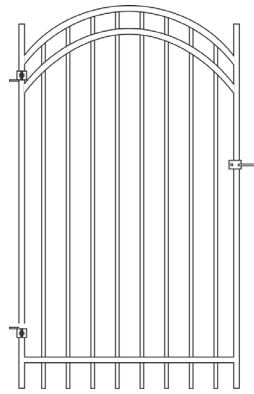

## 28 Square Picket Styles with Stainless Steel Welds

**Specifications:**

**Posts:** 51mm x 51mm (2" x 2")

**Post Flanges:** 76mm x 152mm (3" x 6") Rails: 5mm x 25mm (1" x 1")

**Square Pickets:** 16mm x 16mm (5/8" x 5/8")

## 6 Diamond Picket Styles with Stainless Steel Welds

Same Specs as 2000 series except for

**Diamond Pickets:** 12.5 mm x 12.5mm (1/2" x 1/2")

# Ornamental Iron Gates

- Special order gates are available in alternative size widths
- Double gate configurations also available
- Patented Post Universal Bracket System and Latch Assembly included in pricing
- Finish type: Polyester Powder Coating (min. 2.5 mils thickness)

2105 Flat Top

2105 Arched Picket

2110 Arched Rail

2105 Arched Rail

Single Gate (2110 Flat Top) Installation Details

Latch Assembly

Top View Hinge Detail

Magna-Latch Assembly