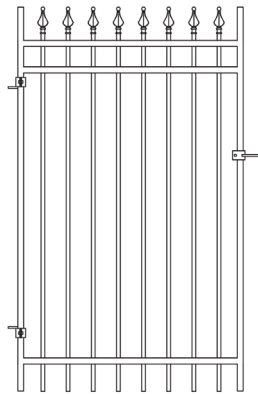

## 28 Square Picket Styles with Stainless Steel Welds

**Specifications:**

**Posts:** 51mm x 51mm (2" x 2")

**Post Flanges:** 76mm x 152mm (3" x 6") Rails: 5mm x 25mm (1" x 1")

**Square Pickets:** 16mm x 16mm (5/8" x 5/8")

## 6 Diamond Picket Styles with Stainless Steel Welds

Same Specs as 2000 series except for

**Diamond Pickets:** 12.5 mm x 12.5mm (1/2" x 1/2")

# Ornamental Iron Gates

- Special order gates are available in alternative size widths
- Double gate configurations also available
- Patented Post Universal Bracket System and Latch Assembly included in pricing
- Finish type: Polyester Powder Coating (min. 2.5 mils thickness)

2105 Flat Top

2105 Arched Picket

2110 Arched Rail

2105 Arched Rail

Single Gate (2110 Flat Top) Installation Details

Latch Assembly

Top View Hinge Detail

Magna-Latch Assembly