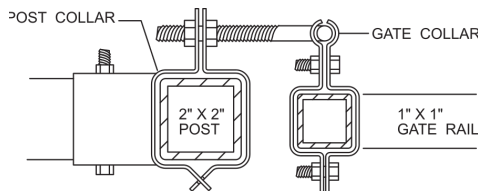

# Ornamental Iron Gates

- Special order gates are available in alternative size widths
- Double gate configurations also available
- Patented Post Universal Bracket System and Latch Assembly included in pricing
- Finish type: Polyester Powder Coating (min. 2.5 mils thickness)

2105 Flat Top

2105 Arched Picket

2110 Arched Rail

2105 Arched Rail

Single Gate (2110 Flat Top) Installation Details

Latch Assembly

Top View Hinge Detail

Magna-Latch Assembly