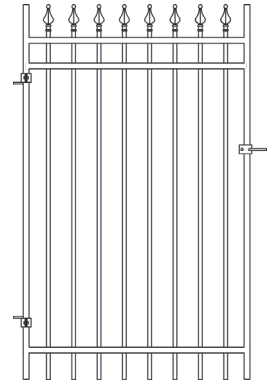

## 28 Square Picket Styles with Stainless Steel Welds

**Specifications:**

**Posts:** 51mm x 51mm (2" x 2")

**Post Flanges:** 76mm x 152mm (3" x 6") Rails: 5mm x 25mm (1" x 1")

**Square Pickets:** 16mm x 16mm (5/8" x 5/8")

## 6 Diamond Picket Styles with Stainless Steel Welds

Same Specs as 2000 series except for

**Diamond Pickets:** 12.5 mm x 12.5mm (1/2" x 1/2")

# Ornamental Iron Gates

- Special order gates are available in alternative size widths
- Double gate configurations also available
- Patented Post Universal Bracket System and Latch Assembly included in pricing
- Finish type: Polyester Powder Coating (min. 2.5 mils thickness)

2105 Flat Top

2105 Arched Picket

2110 Arched Rail

2105 Arched Rail

Single Gate (2110 Flat Top) Installation Details

Latch Assembly

Top View Hinge Detail

Magna-Latch Assembly