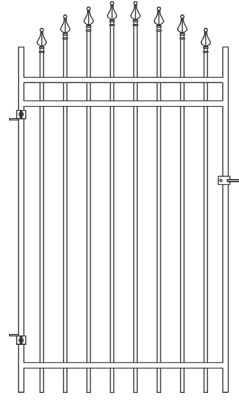

## 28 Square Picket Styles with Stainless Steel Welds

**Specifications:**

**Posts:** 51mm x 51mm (2" x 2")

**Post Flanges:** 76mm x 152mm (3" x 6") Rails: 5mm x 25mm (1" x 1")

**Square Pickets:** 16mm x 16mm (5/8" x 5/8")

## 6 Diamond Picket Styles with Stainless Steel Welds

Same Specs as 2000 series except for

**Diamond Pickets:** 12.5 mm x 12.5mm (1/2" x 1/2")

# Ornamental Iron Gates

- Special order gates are available in alternative size widths
- Double gate configurations also available
- Patented Post Universal Bracket System and Latch Assembly included in pricing
- Finish type: Polyester Powder Coating (min. 2.5 mils thickness)

2105 Flat Top

2105 Arched Picket

2110 Arched Rail

2105 Arched Rail

Single Gate (2110 Flat Top) Installation Details

Latch Assembly

Top View Hinge Detail

Magna-Latch Assembly