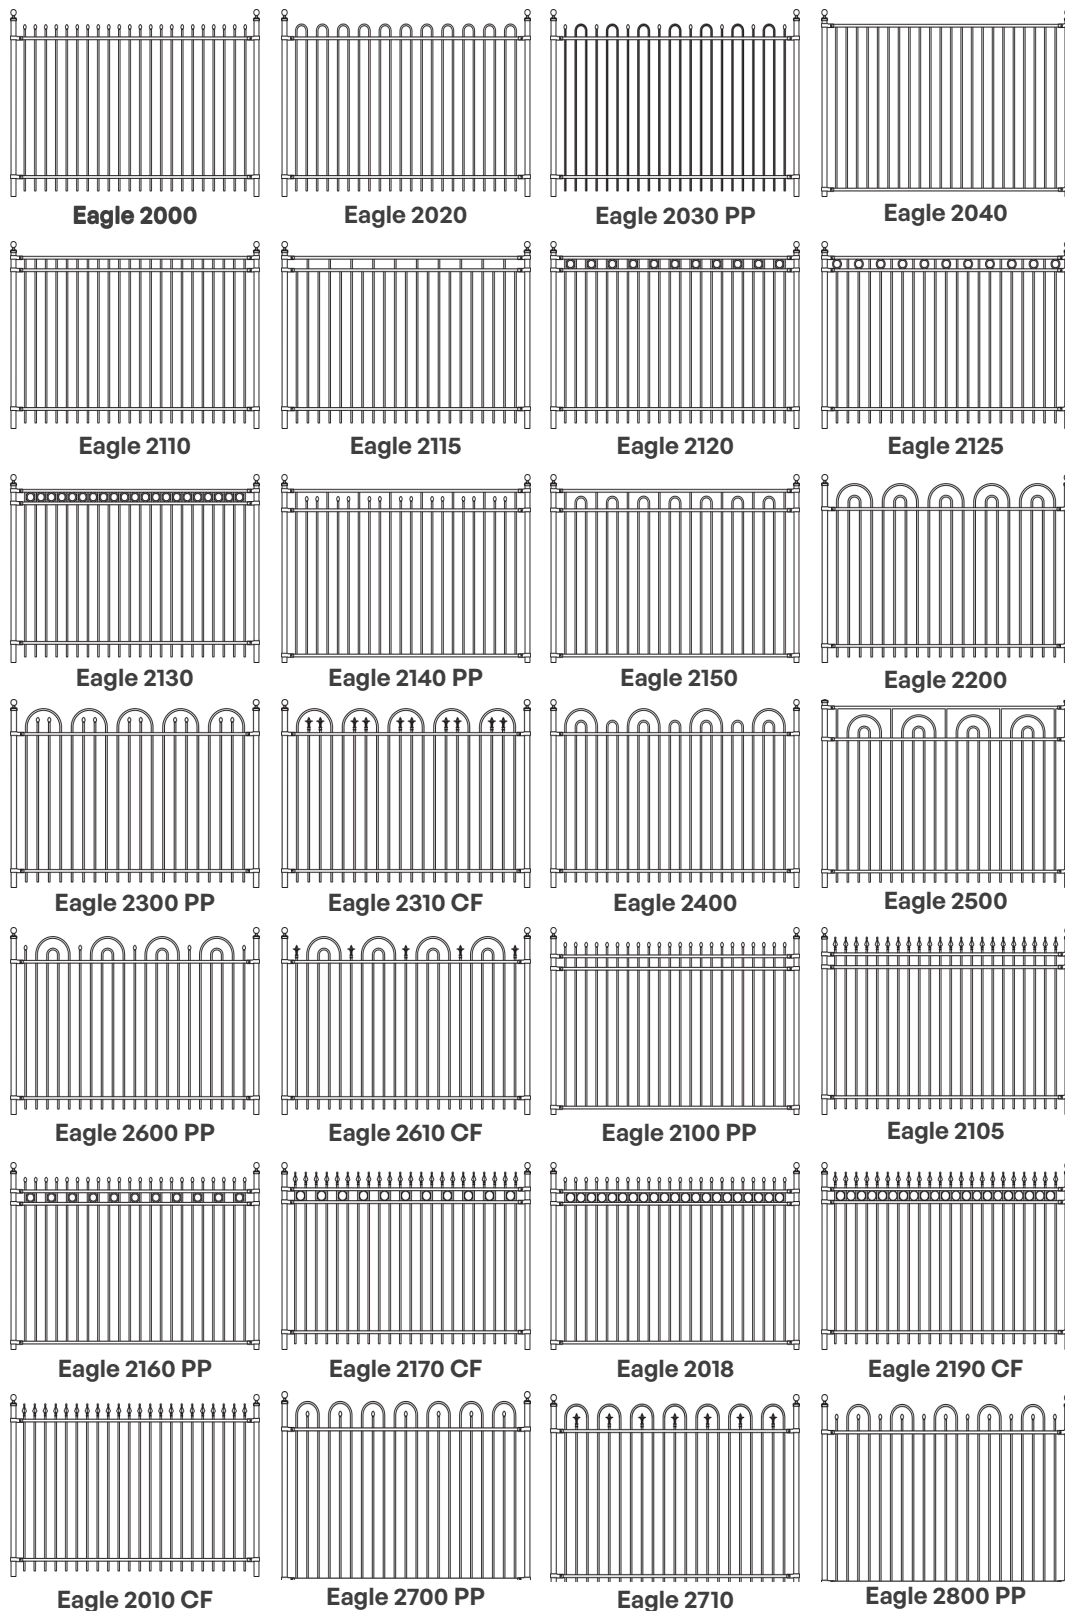

## 28 Square Picket Styles with Stainless Steel Welds

**Specifications:**

**Posts:** 51mm x 51mm (2" x 2")

**Post Flanges:** 76mm x 152mm (3" x 6") Rails: 5mm x 25mm (1" x 1")

**Square Pickets:** 16mm x 16mm (5/8" x 5/8")

## 6 Diamond Picket Styles with Stainless Steel Welds

Same Specs as 2000 series except for

**Diamond Pickets:** 12.5 mm x 12.5mm (1/2" x 1/2")