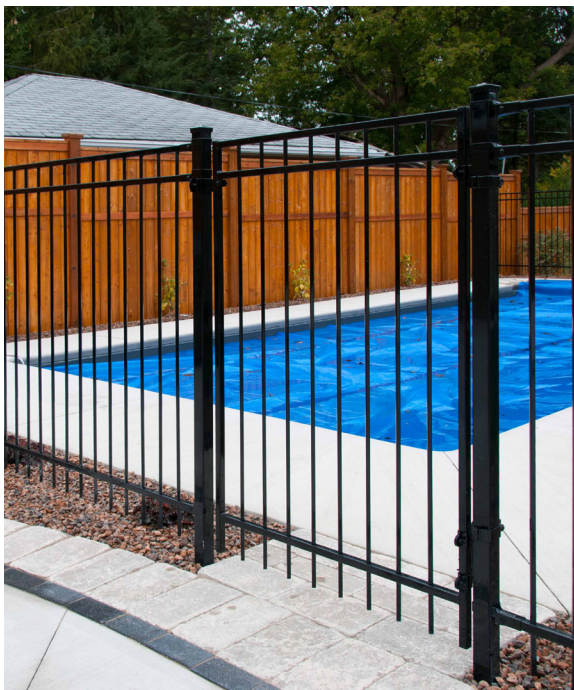

Post Caps

Cast Finials for Picket Tops