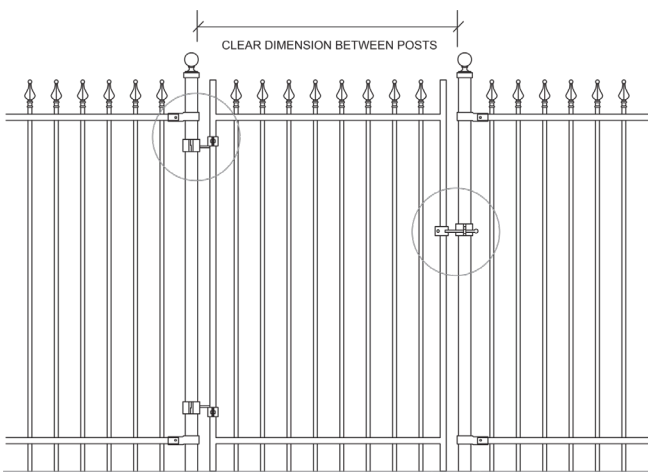

# Ornamental Iron Gates

- Special order gates are available in alternative size widths
- Double gate configurations also available
- Patented Post Universal Bracket System and Latch Assembly included in pricing
- Finish type: Polyester Powder Coating (min. 2.5 mils thickness)

2105 Flat Top

2105 Arched Picket

2110 Arched Rail

2105 Arched Rail

Single Gate (2110 Flat Top) Installation Details

Latch Assembly

Top View Hinge Detail

Magna-Latch Assembly