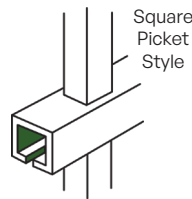

Ornamental Iron Fencing

28 Square Picket Styles with Stainless Steel Welds

Specifications:

Posts: 51mm x 51mm (2" x 2")

Post Flanges: 76mm x 152mm (3" x 6") Rails: 5mm x 25mm (1" x 1")

Square Pickets: 16mm x 16mm (5/8" x 5/8")

Fittings: Stamp forged factory finish