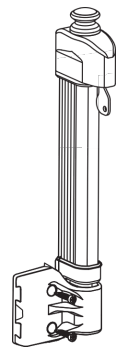

2105 Flat Top

2105 Arched Picket

2110 Arched Rail

2105 Arched Rail

Single Gate (2110 Flat Top) Installation Details

Latch Assembly

Top View Hinge Detail

Magna-Latch Assembly