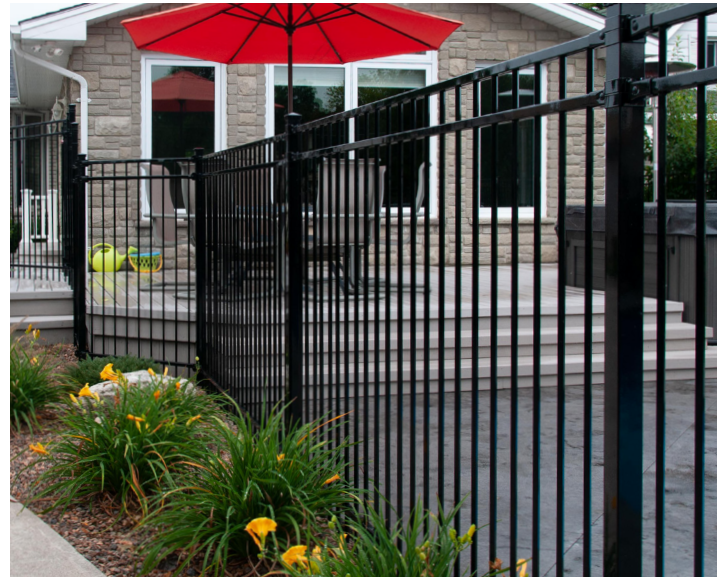

**South  
West**  
FENCE & DECKS

*Ornamental*  
**FENCING**

**15**  
**YEAR**

**WARRANTY**

*Built for your  
Lifestyle*

**MAINTENANCE FREE - SAFETY - SECURITY**

At South West Fence and Decks, we offer Ornamental Wrought Iron Fencing that is not only elegant, but strong. Choose from from a large variety of fence styles and colours. All material is prime steel zinc coated using the 'Galvalume™' process, and all welds are stainless steel to prevent rusting. We also offer a variety of gates to match your selected fence style. Each and every installation is backed by our 15 Year Installation Warranty. At South West, our mission is to go beyond your satisfaction.