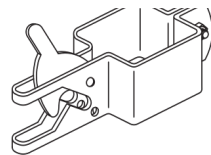

# Ornamental Iron Gates

- Special order gates are available in alternative size widths
- Double gate configurations also available
- Patented Post Universal Bracket System and Latch Assembly included in pricing
- Finish type: Polyester Powder Coating (min. 2.5 mils thickness)

2105 Flat Top

2105 Arched Picket

2110 Arched Rail

2105 Arched Rail

Single Gate (2110 Flat Top) Installation Details

Latch Assembly

Top View Hinge Detail

Magna-Latch Assembly