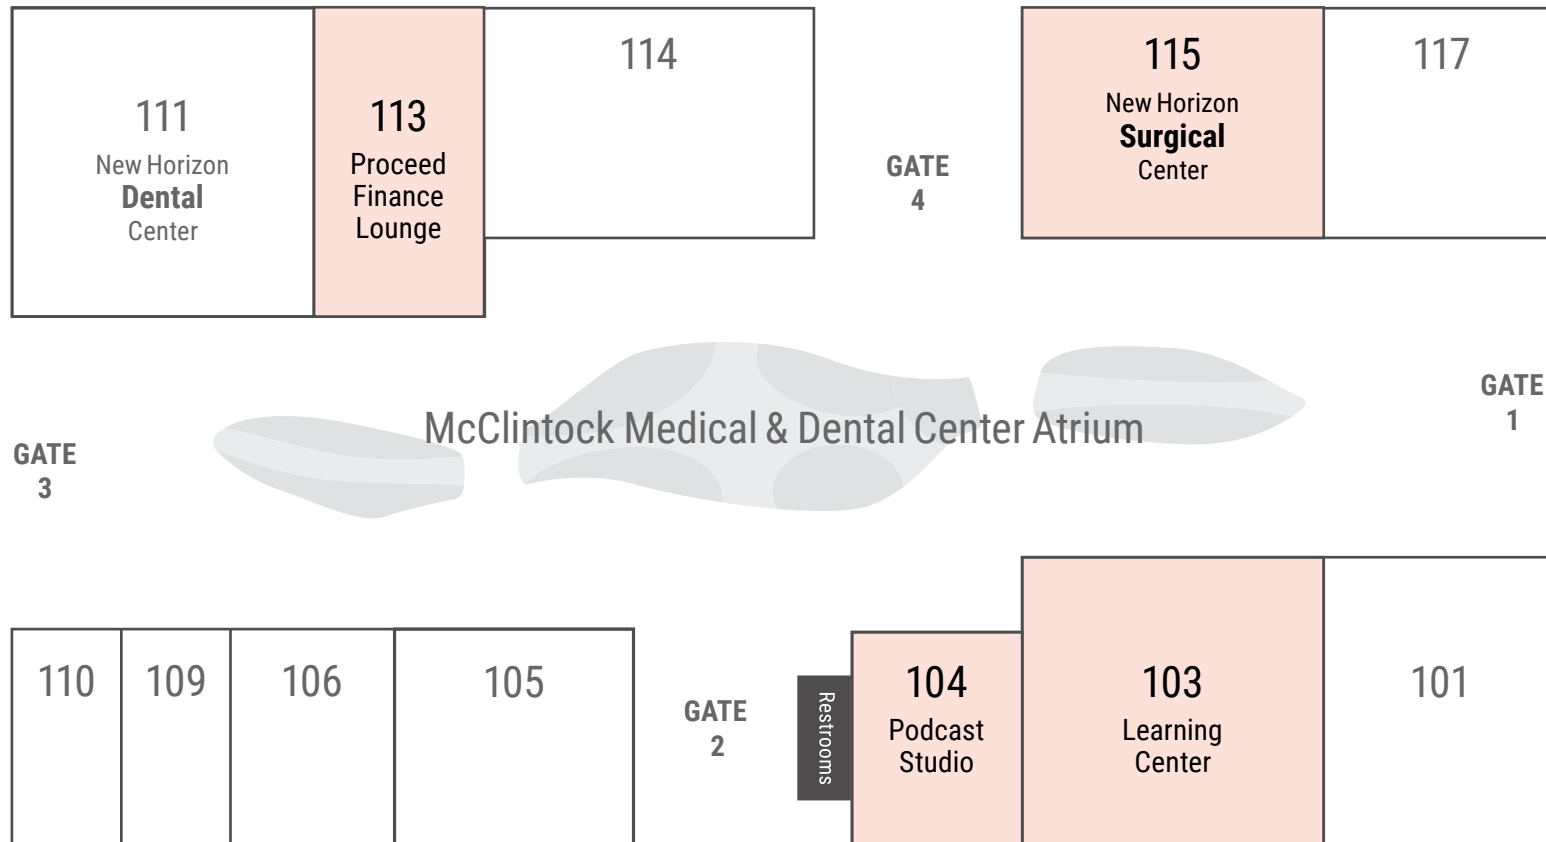

E Libra Dr

S McClintock Dr

**\*\*ATTENTION\*\***  
 Avoid parking under the covered parking spaces in the lot.  
 Cars parked in these spots are subject to being towed.

McClintock Medical & Dental Center  
 6200 South McClintock Drive  
 Tempe, AZ 85283

E Libra Dr

S McClintock Dr

**\*\*ATTENTION\*\***  
Avoid parking under the covered parking spaces in the lot.  
Cars parked in these spots are subject to being towed.

**McClintock Medical & Dental Center**  
6200 South McClintock Drive  
Tempe, AZ 85283