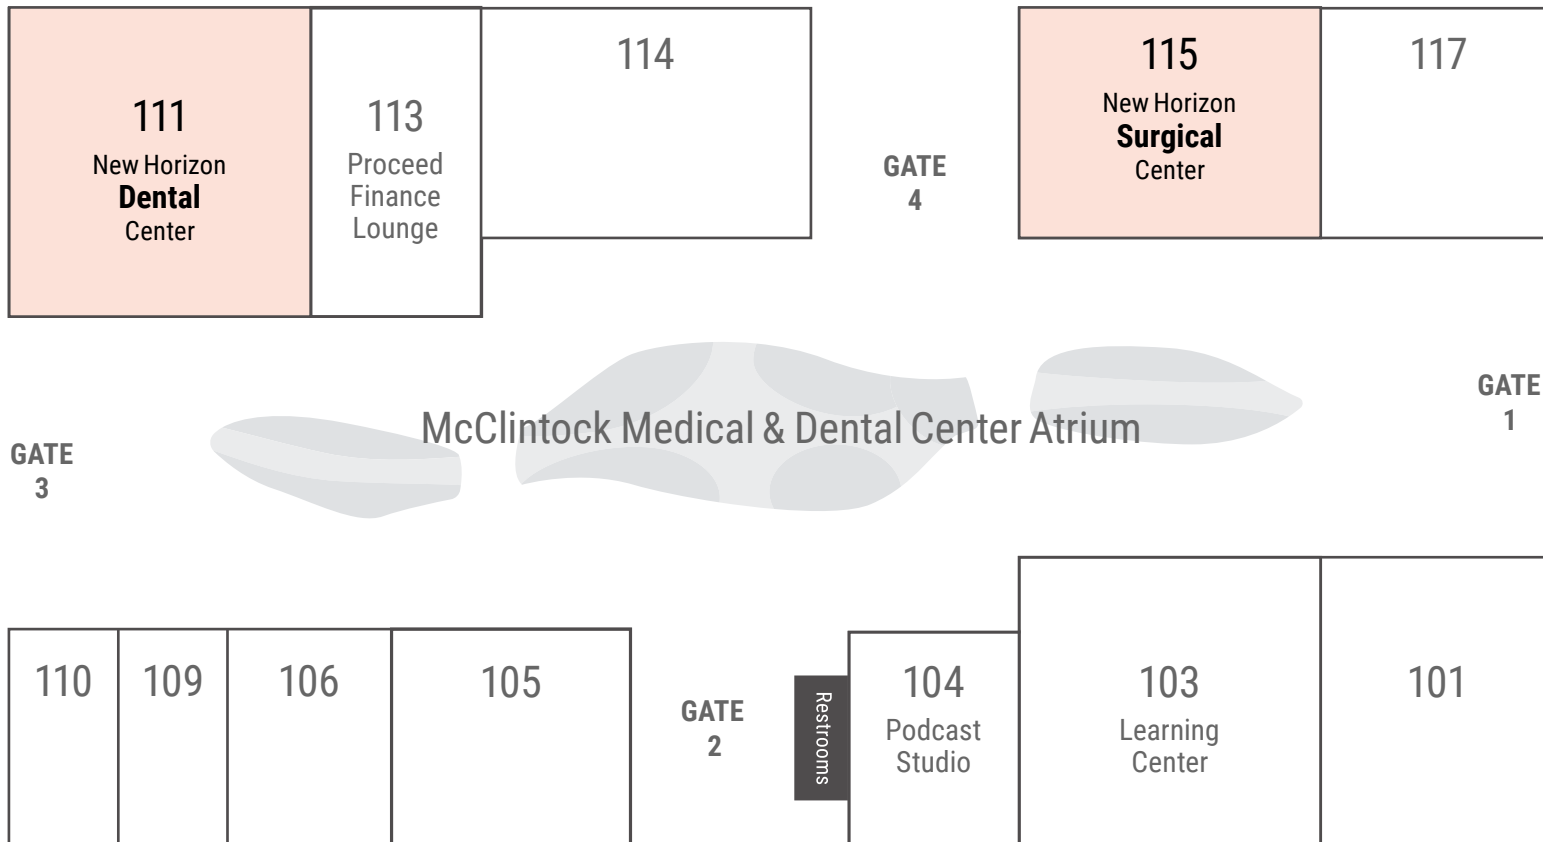

E Libra Dr

S McClintock Dr

**\*\*ATTENTION\*\***  
 Avoid parking under the covered parking spaces in the lot.  
 Cars parked in these spots are subject to being towed.

McClintock Medical & Dental Center  
 6200 South McClintock Drive  
 Tempe, AZ 85283

E Libra Dr

S McClintock Dr

**\*\*ATTENTION\*\***  
Avoid parking under the covered parking spaces in the lot.  
Cars parked in these spots are subject to being towed.

**McClintock Medical & Dental Center**  
6200 South McClintock Drive  
Tempe, AZ 85283