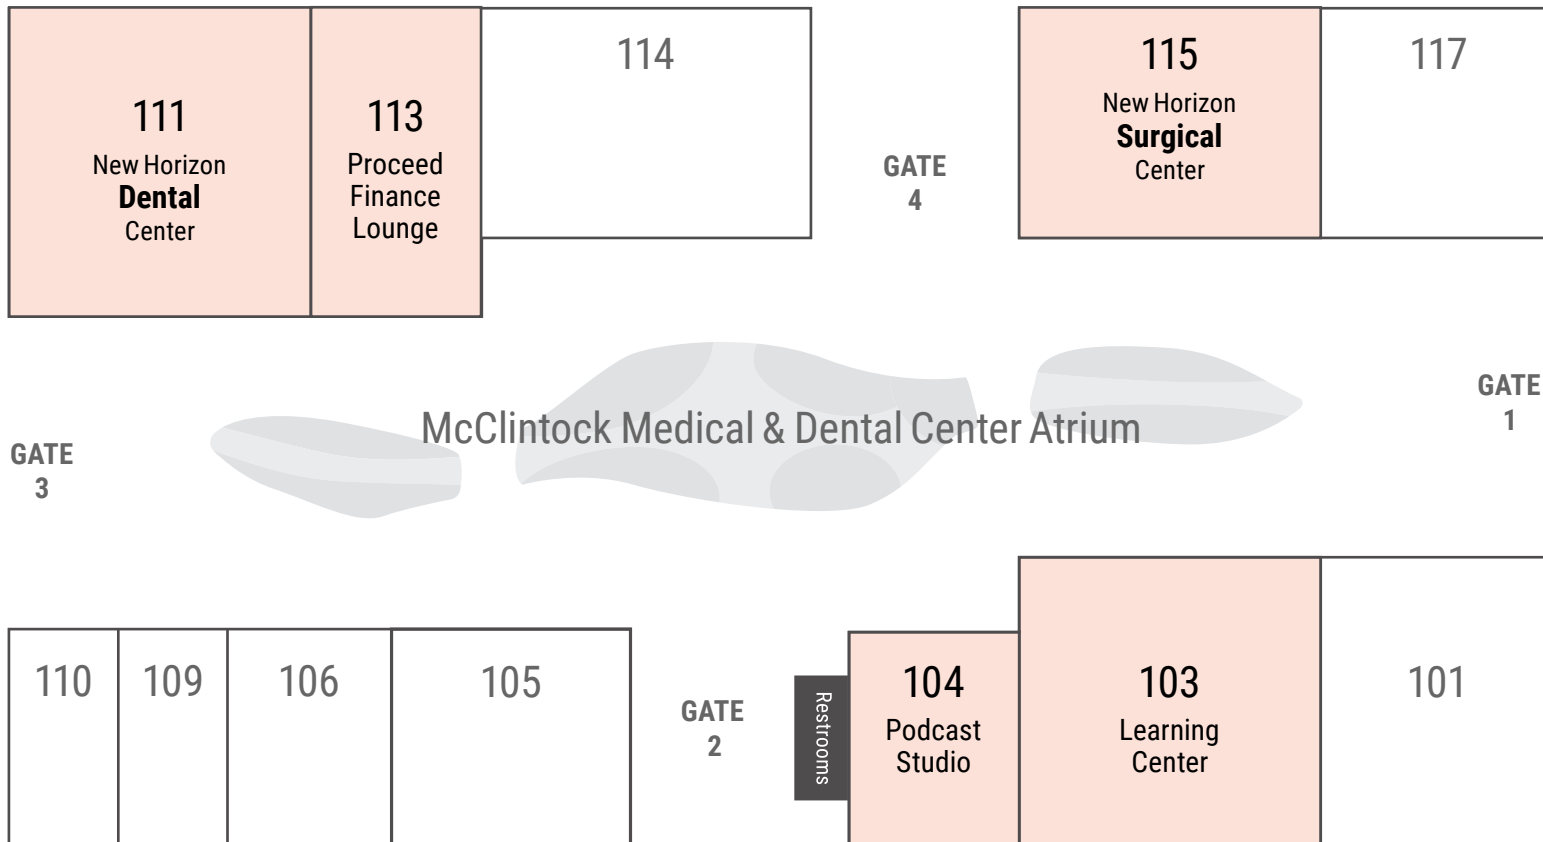

E Libra Dr

S McClintock Dr

**\*\*ATTENTION\*\***  
 Avoid parking under the covered parking spaces in the lot.  
 Cars parked in these spots are subject to being towed.

McClintock Medical & Dental Center  
 6200 South McClintock Drive  
 Tempe, AZ 85283

E Libra Dr

S McClintock Dr

**\*\*ATTENTION\*\***  
Avoid parking under the covered parking spaces in the lot.  
Cars parked in these spots are subject to being towed.

**McClintock Medical & Dental Center**  
6200 South McClintock Drive  
Tempe, AZ 85283