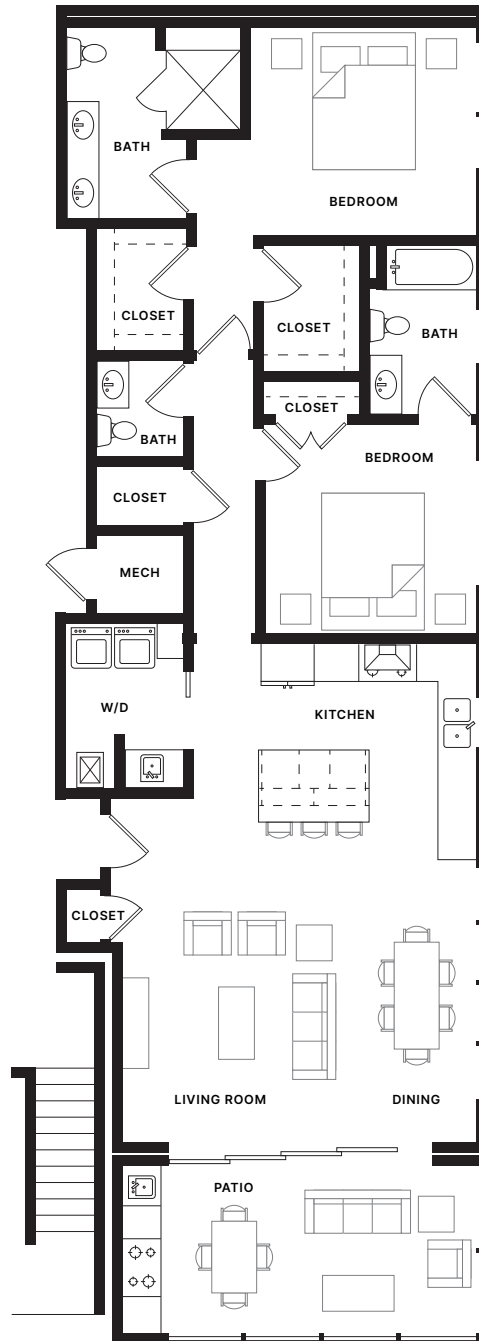

HARRIS FLATS

AT JEFFREY PARK

Harris—Unit 1

2 BEDROOM

2 BATHROOM

1,270 SQUARE FEET

HARRIS FLATS

AT JEFFREY PARK

Harris—Unit 2

2 BEDROOM

2.5 BATHROOM

1,457 SQUARE FEET

HARRIS FLATS

AT JEFFREY PARK

Harris—Unit 2A

2 BEDROOM

2.5 BATHROOM

1,458 SQUARE FEET

HARRIS FLATS

AT JEFFREY PARK

Harris—Unit 3

2 BEDROOM

2.5 BATHROOM

1,435 SQUARE FEET