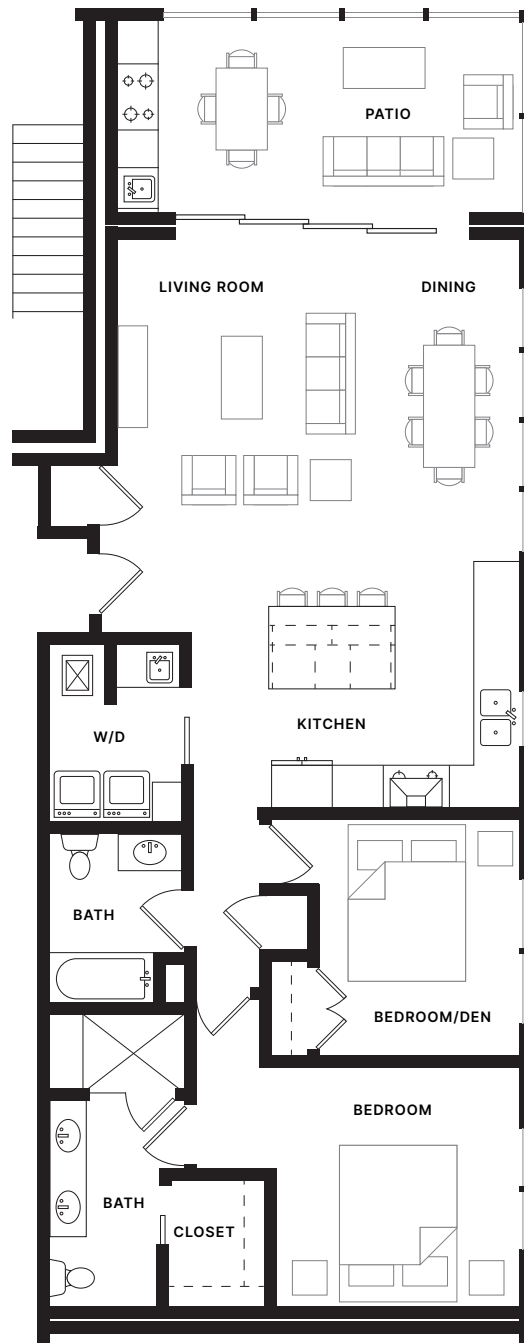

HARRIS FLATS

AT JEFFREY PARK

Harris—Unit 1

2 BEDROOM

2 BATHROOM

1,270 SQUARE FEET

HARRIS FLATS

AT JEFFREY PARK

Harris—Unit 2

2 BEDROOM

2.5 BATHROOM

1,457 SQUARE FEET

HARRIS FLATS

AT JEFFREY PARK

Harris—Unit 2A

2 BEDROOM

2.5 BATHROOM

1,458 SQUARE FEET

HARRIS FLATS

AT JEFFREY PARK

Harris—Unit 3

2 BEDROOM

2.5 BATHROOM

1,435 SQUARE FEET