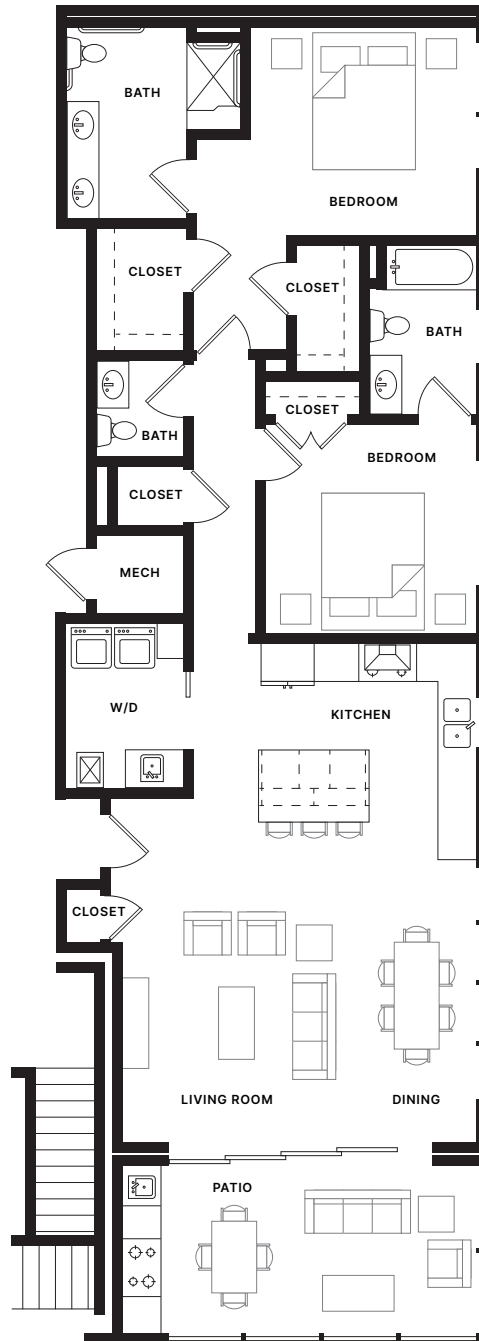

HARRIS FLATS

AT JEFFREY PARK

Harris—Unit 1

2 BEDROOM

2 BATHROOM

1,270 SQUARE FEET

HARRIS FLATS

AT JEFFREY PARK

Harris—Unit 2

2 BEDROOM

2.5 BATHROOM

1,457 SQUARE FEET

HARRIS FLATS

AT JEFFREY PARK

Harris—Unit 2A

2 BEDROOM

2.5 BATHROOM

1,458 SQUARE FEET

HARRIS FLATS

AT JEFFREY PARK

Harris—Unit 3

2 BEDROOM

2.5 BATHROOM

1,435 SQUARE FEET