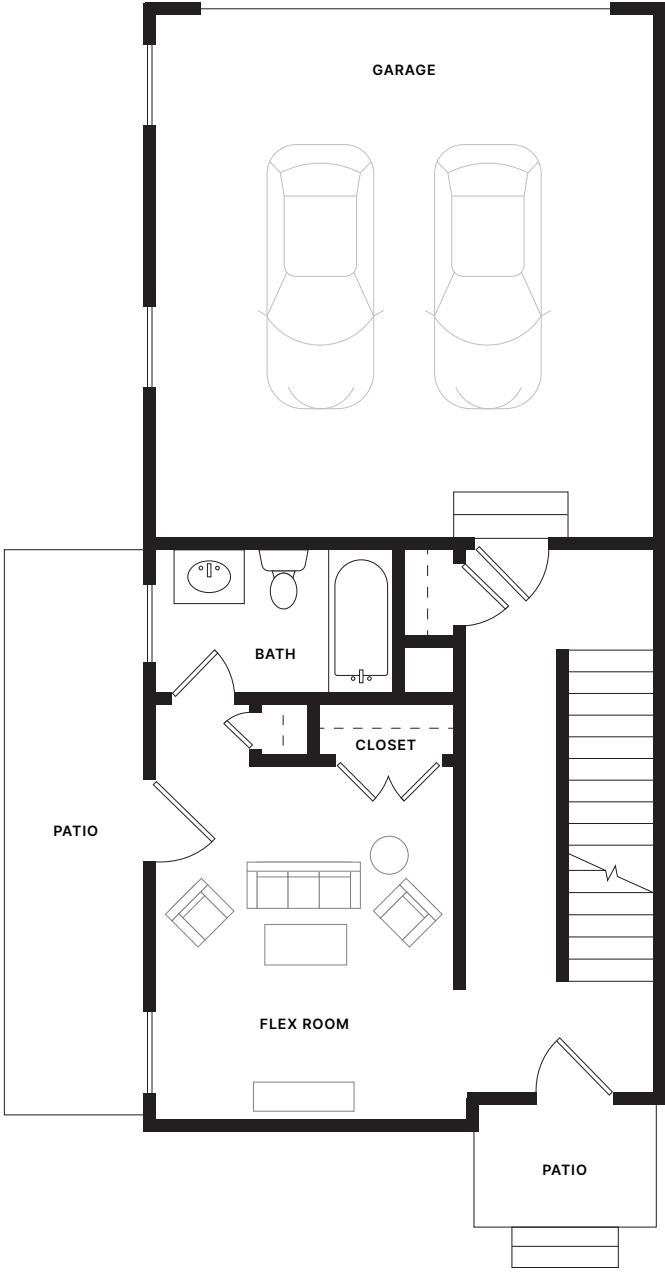

### Lower Level

308 Square Feet

1/5

## Perry—End Unit

3 BEDROOM

3 FULL; 2 HALF BATHROOMS

2,280 SQUARE FEET

### First Floor

402 Square Feet

2/5