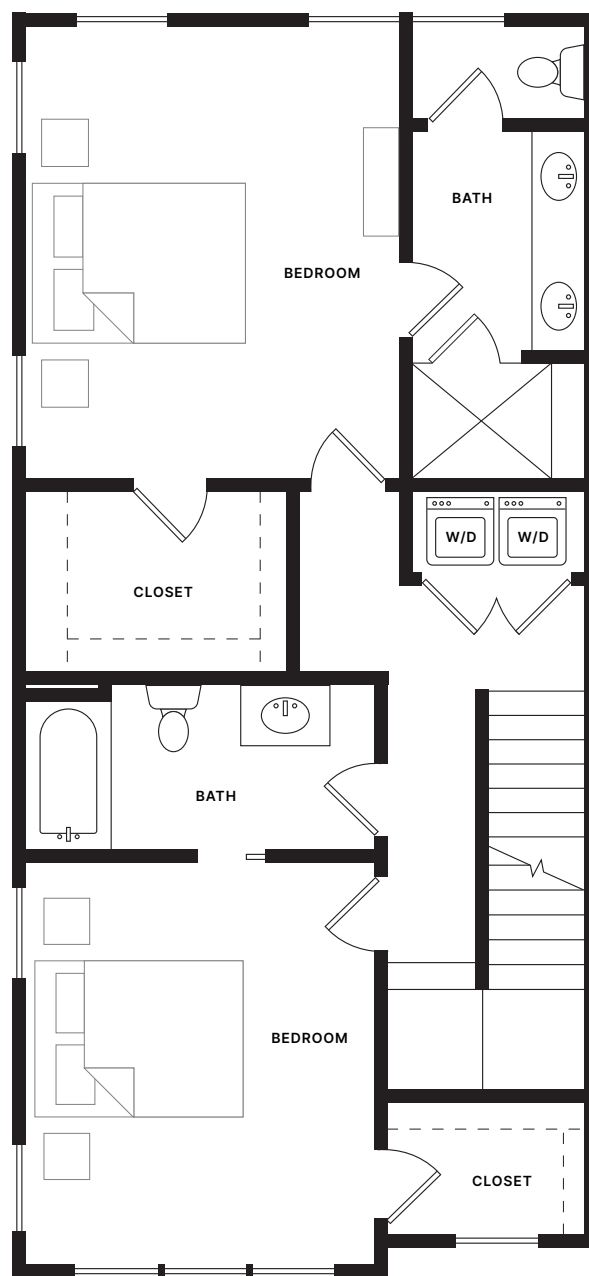

### First Floor

402 Square Feet

2/5

## Second Floor

785 Square Feet

3/5

## Perry—End Unit

3 BEDROOM

3 FULL; 2 HALF BATHROOMS

2,280 SQUARE FEET