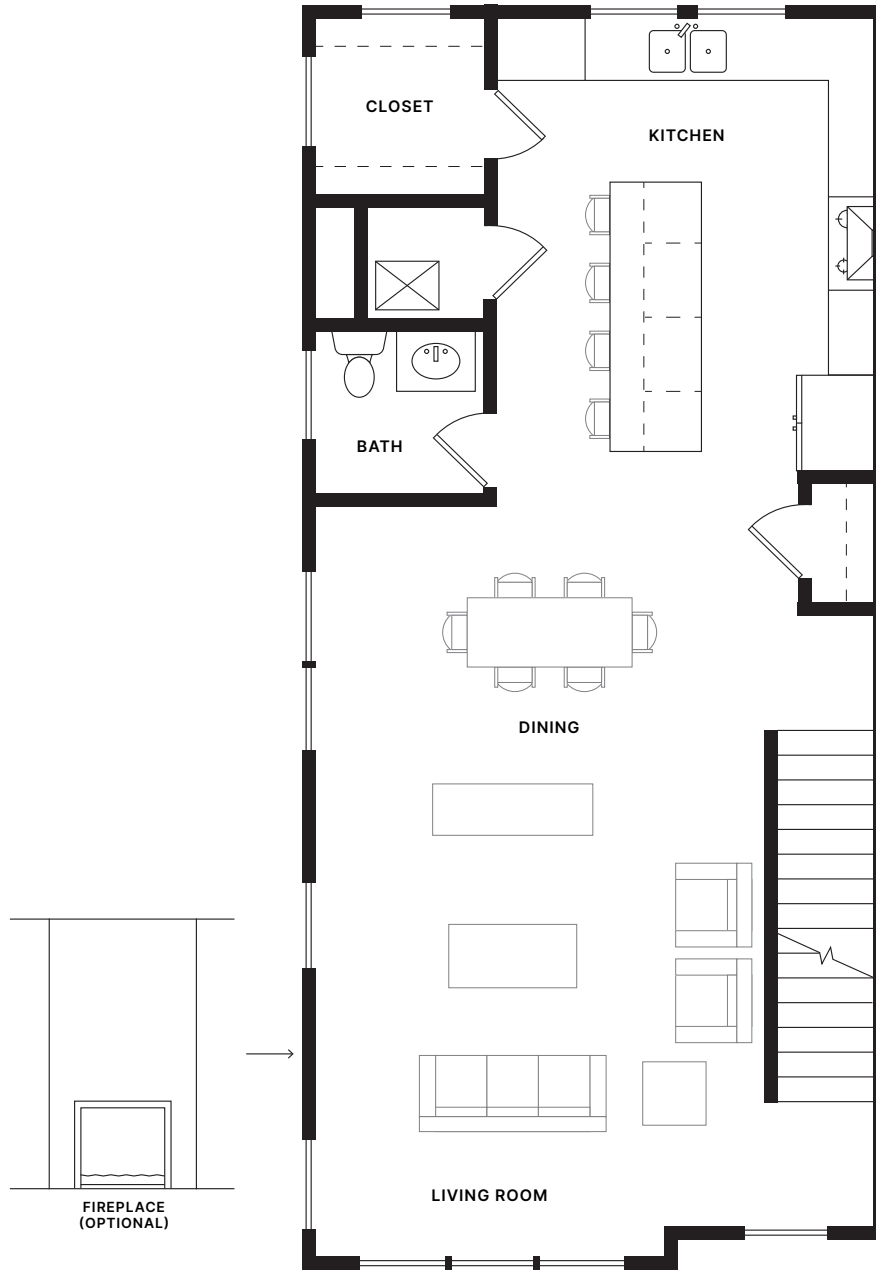

### First Floor

402 Square Feet

2/5

## Perry—End Unit

3 BEDROOM

3 FULL; 2 HALF BATHROOMS

2,280 SQUARE FEET