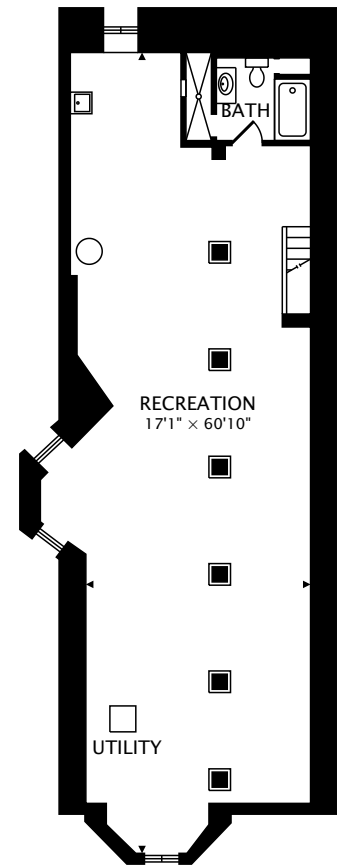

76 BRUNSWICK AVENUE  
TORONTO, ONTARIO M5S 2L7

THIRD  
717 sq ft

SECOND  
1341 sq ft

MAIN  
1421 sq ft

LOWER  
1324 sq ft BELOW GRADE

TOTAL  
3480 sq ft + 1324 sq ft BELOW GRADE