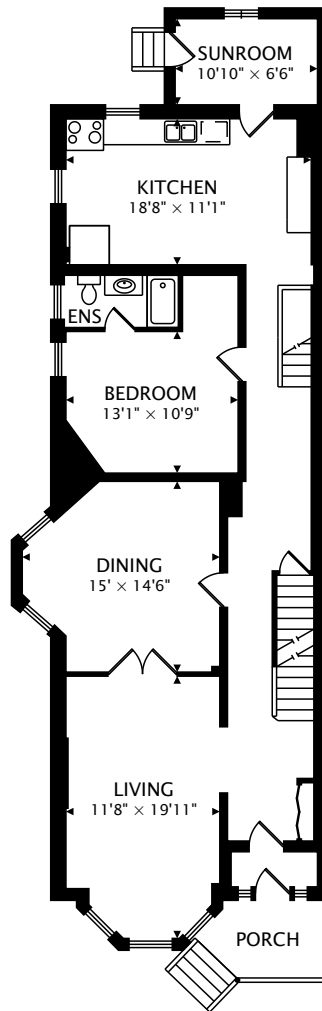

76 BRUNSWICK AVENUE  
TORONTO, ONTARIO M5S 2L7

THIRD  
717 sq ft

SECOND  
1341 sq ft

MAIN  
1421 sq ft

LOWER  
1324 sq ft BELOW GRADE

TOTAL  
3480 sq ft + 1324 sq ft BELOW GRADE