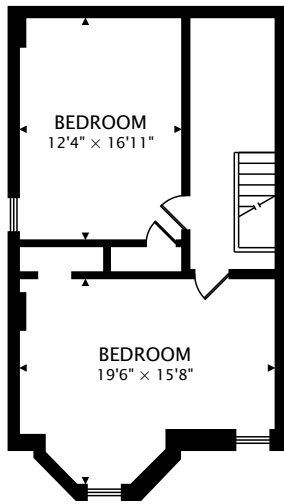

76 BRUNSWICK AVENUE  
TORONTO, ONTARIO M5S 2L7

THIRD  
717 sq ft

SECOND  
1341 sq ft

MAIN  
1421 sq ft

LOWER  
1324 sq ft BELOW GRADE

TOTAL  
3480 sq ft + 1324 sq ft BELOW GRADE