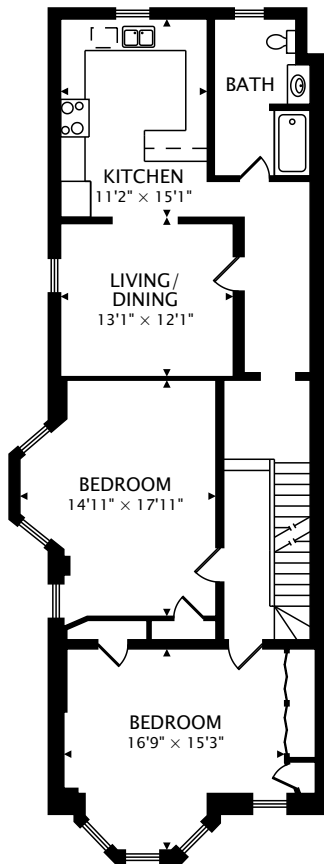

76 BRUNSWICK AVENUE  
TORONTO, ONTARIO M5S 2L7

THIRD  
717 sq ft

SECOND  
1341 sq ft

MAIN  
1421 sq ft

LOWER  
1324 sq ft BELOW GRADE

TOTAL  
3480 sq ft + 1324 sq ft BELOW GRADE