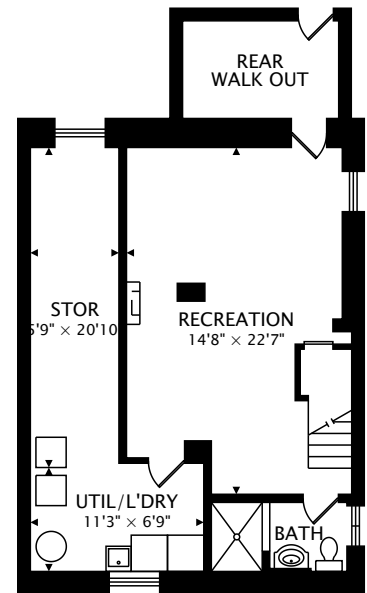

147 CLENDENAN AVENUE
TORONTO, ONTARIO M6P 2W9

GARAGE

SECOND
789 sq ft

MAIN
734 sq ft

LOWER
696 sq ft

TOTAL
2219 sq ft