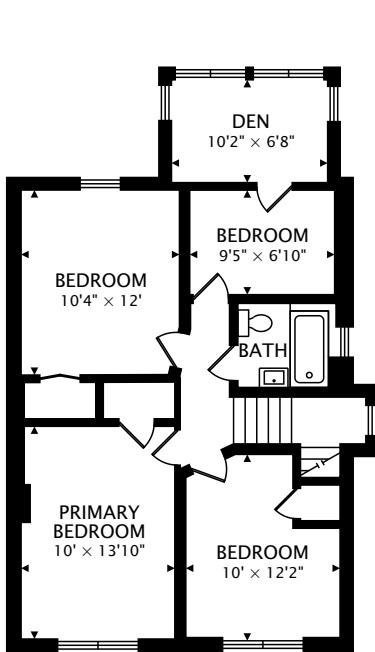

147 CLENDENAN AVENUE
TORONTO, ONTARIO M6P 2W9

GARAGE

SECOND
789 sq ft

MAIN
734 sq ft

LOWER
696 sq ft

TOTAL
2219 sq ft