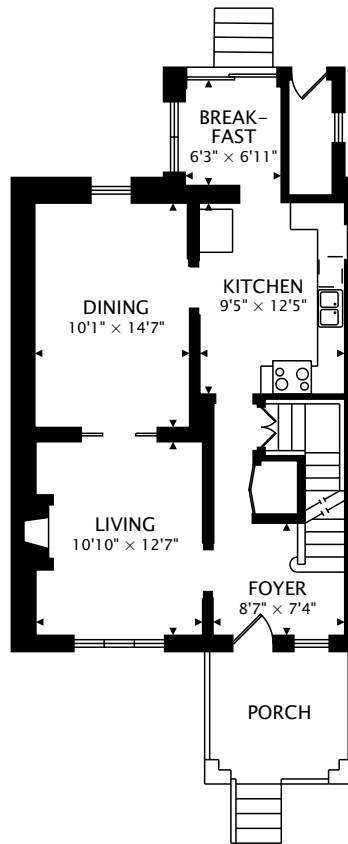

147 CLENDENAN AVENUE
TORONTO, ONTARIO M6P 2W9

GARAGE

SECOND
789 sq ft

MAIN
734 sq ft

LOWER
696 sq ft

TOTAL
2219 sq ft