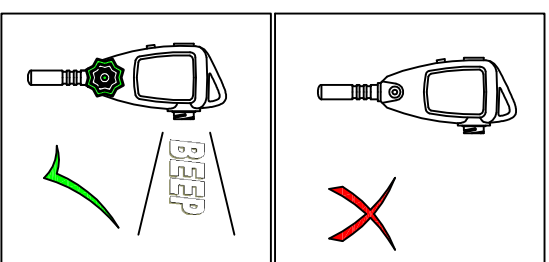

1 FLO-TEL TEST VIA CONNECTOR

4 FLO-TEL TEST VIA WIRE TERMINATIONS

2 TEST -TEL BATTERY CHECK

3 DISC STATUS CHECK

5 RADIO-TEL CONFIGURE MODE

ALDER ROAD,  
NORTH SHIELDS, TYNE &  
WEAR,  
NE29 8SD, ENGLAND.  
TEL: +44 (0) 191 293 1234  
FAX: +44 (0) 191 293 1200  
WEBSITE: WWW.ELFAB.COM