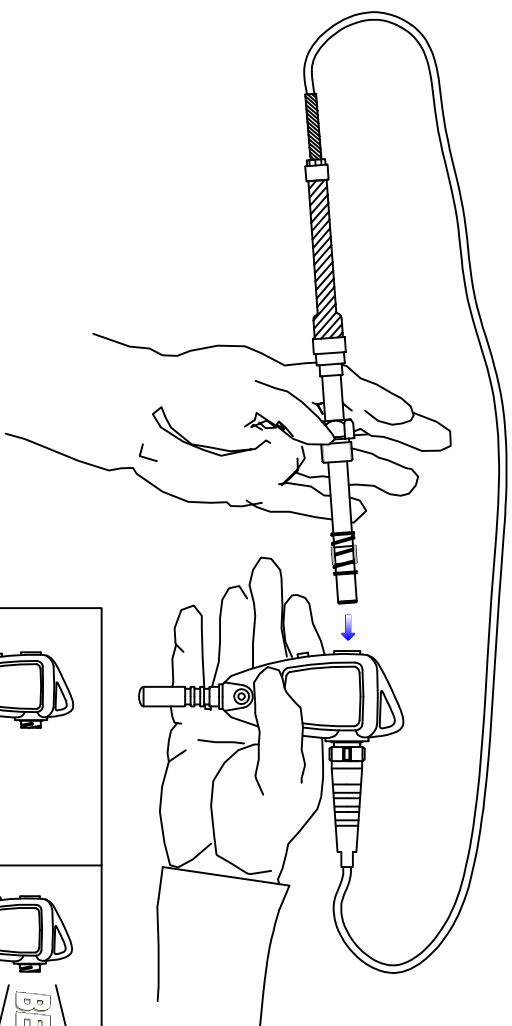

1 FLO-TEL TEST VIA CONNECTOR

4 FLO-TEL TEST VIA WIRE TERMINATIONS

2 TEST -TEL BATTERY CHECK

3 DISC STATUS CHECK

5 RADIO-TEL CONFIGURE MODE

ALDER ROAD,  
NORTH SHIELDS, TYNE &  
WEAR,  
NE29 8SD, ENGLAND.  
TEL: +44 (0) 191 293 1234  
FAX: +44 (0) 191 293 1200  
WEBSITE: WWW.ELFAB.COM