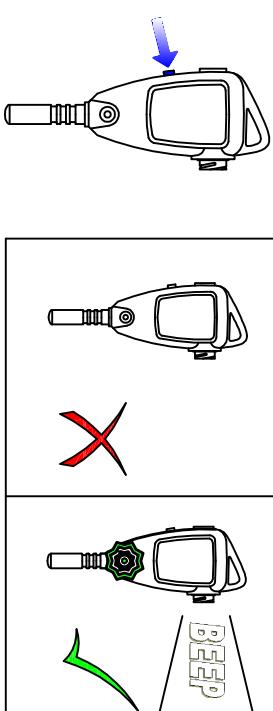

1 FLO-TEL TEST VIA CONNECTOR

4 FLO-TEL TEST VIA WIRE TERMINATIONS

2 TEST -TEL BATTERY CHECK

3 DISC STATUS CHECK

5 RADIO-TEL CONFIGURE MODE

ALDER ROAD,  
NORTH SHIELDS, TYNE &  
WEAR,  
NE29 8SD, ENGLAND.  
TEL: +44 (0) 191 293 1234  
FAX: +44 (0) 191 293 1200  
WEBSITE: WWW.ELFAB.COM