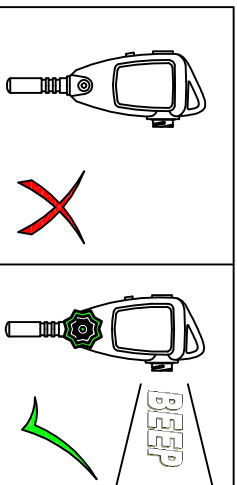

1 FLO-TEL TEST VIA CONNECTOR

4 FLO-TEL TEST VIA WIRE TERMINATIONS

2 TEST -TEL BATTERY CHECK

3 DISC STATUS CHECK

5 RADIO-TEL CONFIGURE MODE

ALDER ROAD,  
NORTH SHIELDS, TYNE &  
WEAR,  
NE29 8SD, ENGLAND.  
TEL: +44 (0) 191 293 1234  
FAX: +44 (0) 191 293 1200  
WEBSITE: WWW.ELFAB.COM