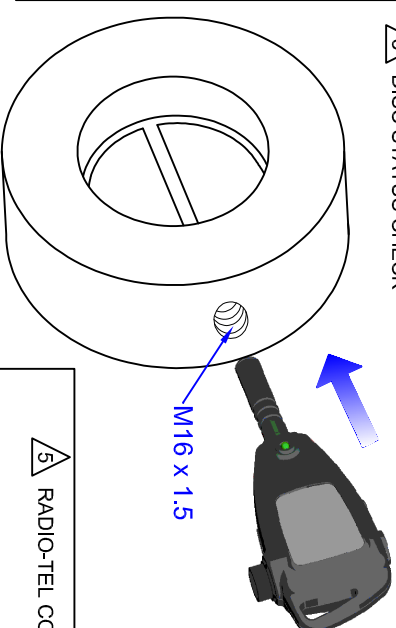

1 FLO-TEL TEST VIA CONNECTOR

4 FLO-TEL TEST VIA WIRE TERMINATIONS

2 TEST -TEL BATTERY CHECK

3 DISC STATUS CHECK

5 RADIO-TEL CONFIGURE MODE

ALDER ROAD,  
NORTH SHIELDS, TYNE &  
WEAR,  
NE29 8SD, ENGLAND.  
TEL: +44 (0) 191 293 1234  
FAX: +44 (0) 191 293 1200  
WEBSITE: WWW.ELFAB.COM