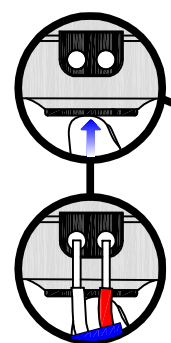

1 FLO-TEL TEST VIA CONNECTOR

4 FLO-TEL TEST VIA WIRE TERMINATIONS

2 TEST -TEL BATTERY CHECK

3 DISC STATUS CHECK

5 RADIO-TEL CONFIGURE MODE

ALDER ROAD,  
NORTH SHIELDS, TYNE &  
WEAR,  
NE29 8SD, ENGLAND.  
TEL: +44 (0) 191 293 1234  
FAX: +44 (0) 191 293 1200  
WEBSITE: WWW.ELFAB.COM