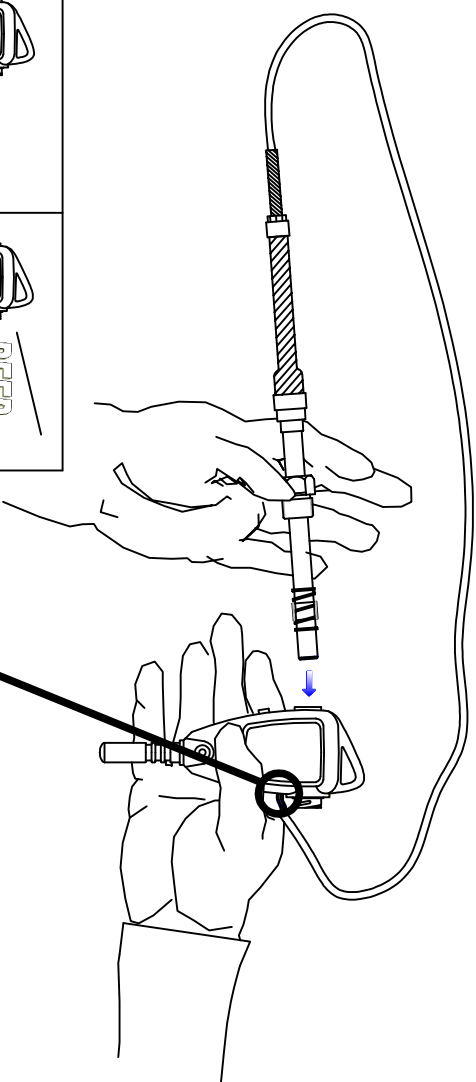

1 FLO-TEL TEST VIA CONNECTOR

4 FLO-TEL TEST VIA WIRE TERMINATIONS

2 TEST -TEL BATTERY CHECK

3 DISC STATUS CHECK

5 RADIO-TEL CONFIGURE MODE

ALDER ROAD,  
NORTH SHIELDS, TYNE &  
WEAR,  
NE29 8SD, ENGLAND.  
TEL: +44 (0) 191 293 1234  
FAX: +44 (0) 191 293 1200  
WEBSITE: WWW.ELFAB.COM