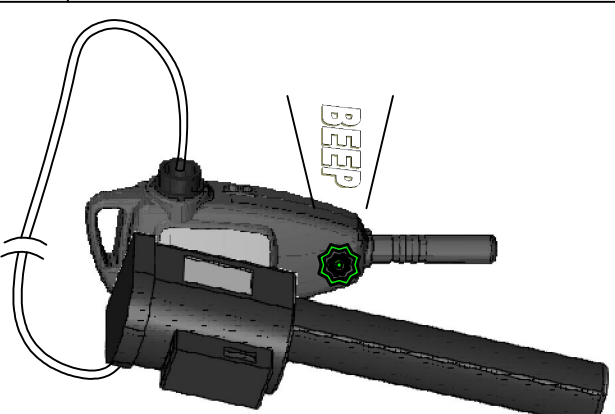

1 FLO-TEL TEST VIA CONNECTOR

4 FLO-TEL TEST VIA WIRE TERMINATIONS

2 TEST -TEL BATTERY CHECK

3 DISC STATUS CHECK

5 RADIO-TEL CONFIGURE MODE

ALDER ROAD,  
NORTH SHIELDS, TYNE &  
WEAR,  
NE29 8SD, ENGLAND.  
TEL: +44 (0) 191 293 1234  
FAX: +44 (0) 191 293 1200  
WEBSITE: WWW.ELFAB.COM