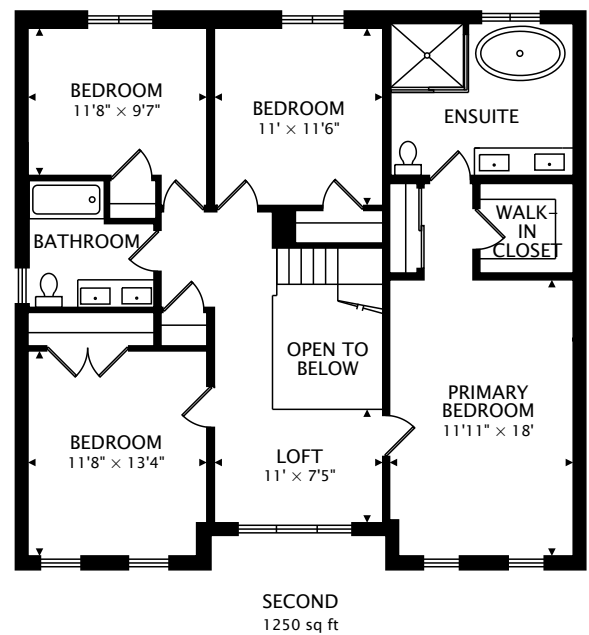

1391 WHITEWATER LANE  
MISSISSAUGA, ONTARIO L5V 1L7

TOTAL  
2692 sq ft + 1457 sq ft BELOW GRADE

CAPTURED ON: 27 MAY 2021  
DIMENSIONS, AREAS, LAYOUTS AND DETAILS ARE APPROXIMATE  
AND SHOULD BE CONSIDERED ILLUSTRATIVE ONLY.

LOWER  
1457 sq ft BELOW GRADE

TOTAL  
2692 sq ft + 1457 sq ft BELOW GRADE

CAPTURED ON: 27 MAY 2021  
DIMENSIONS, AREAS, LAYOUTS AND DETAILS ARE APPROXIMATE  
AND SHOULD BE CONSIDERED ILLUSTRATIVE ONLY.