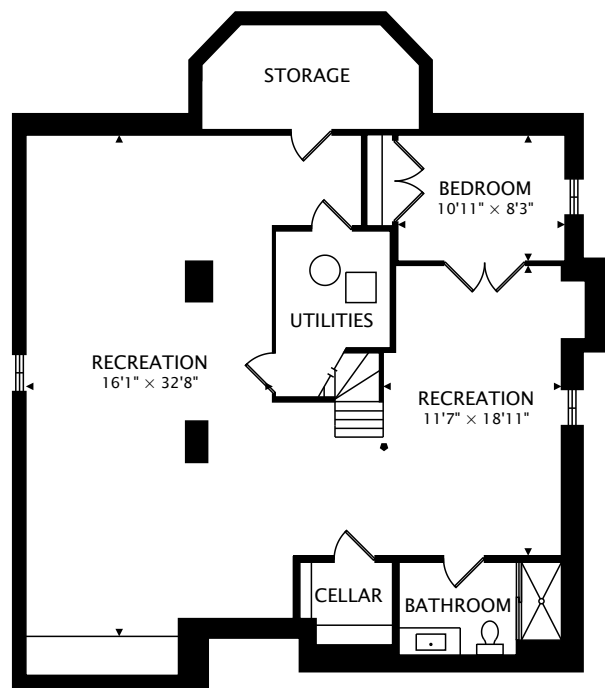

1391 WHITEWATER LANE  
MISSISSAUGA, ONTARIO L5V 1L7

TOTAL  
2692 sq ft + 1457 sq ft BELOW GRADE

CAPTURED ON: 27 MAY 2021  
DIMENSIONS, AREAS, LAYOUTS AND DETAILS ARE APPROXIMATE  
AND SHOULD BE CONSIDERED ILLUSTRATIVE ONLY.

LOWER  
1457 sq ft BELOW GRADE

TOTAL  
2692 sq ft + 1457 sq ft BELOW GRADE

CAPTURED ON: 27 MAY 2021  
DIMENSIONS, AREAS, LAYOUTS AND DETAILS ARE APPROXIMATE  
AND SHOULD BE CONSIDERED ILLUSTRATIVE ONLY.