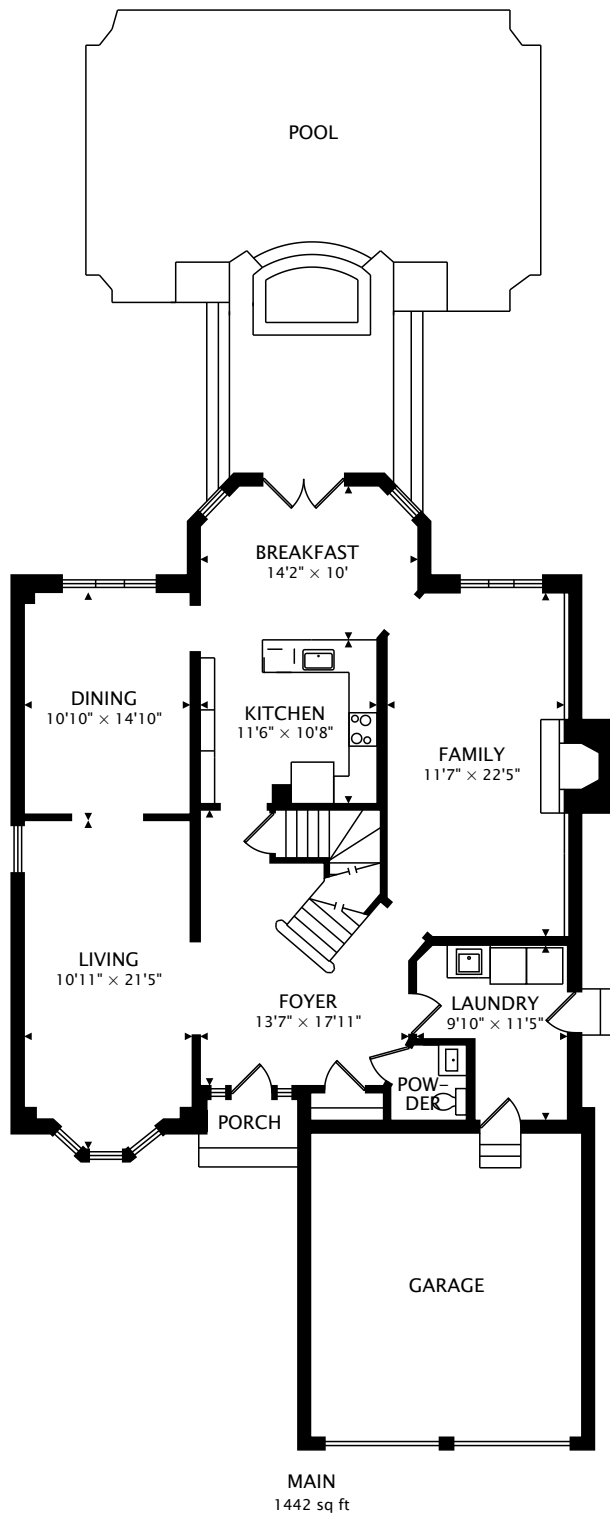

1391 WHITEWATER LANE  
MISSISSAUGA, ONTARIO L5V 1L7

TOTAL  
2692 sq ft + 1457 sq ft BELOW GRADE

CAPTURED ON: 27 MAY 2021  
DIMENSIONS, AREAS, LAYOUTS AND DETAILS ARE APPROXIMATE  
AND SHOULD BE CONSIDERED ILLUSTRATIVE ONLY.

LOWER  
1457 sq ft BELOW GRADE

TOTAL  
2692 sq ft + 1457 sq ft BELOW GRADE

CAPTURED ON: 27 MAY 2021  
DIMENSIONS, AREAS, LAYOUTS AND DETAILS ARE APPROXIMATE  
AND SHOULD BE CONSIDERED ILLUSTRATIVE ONLY.