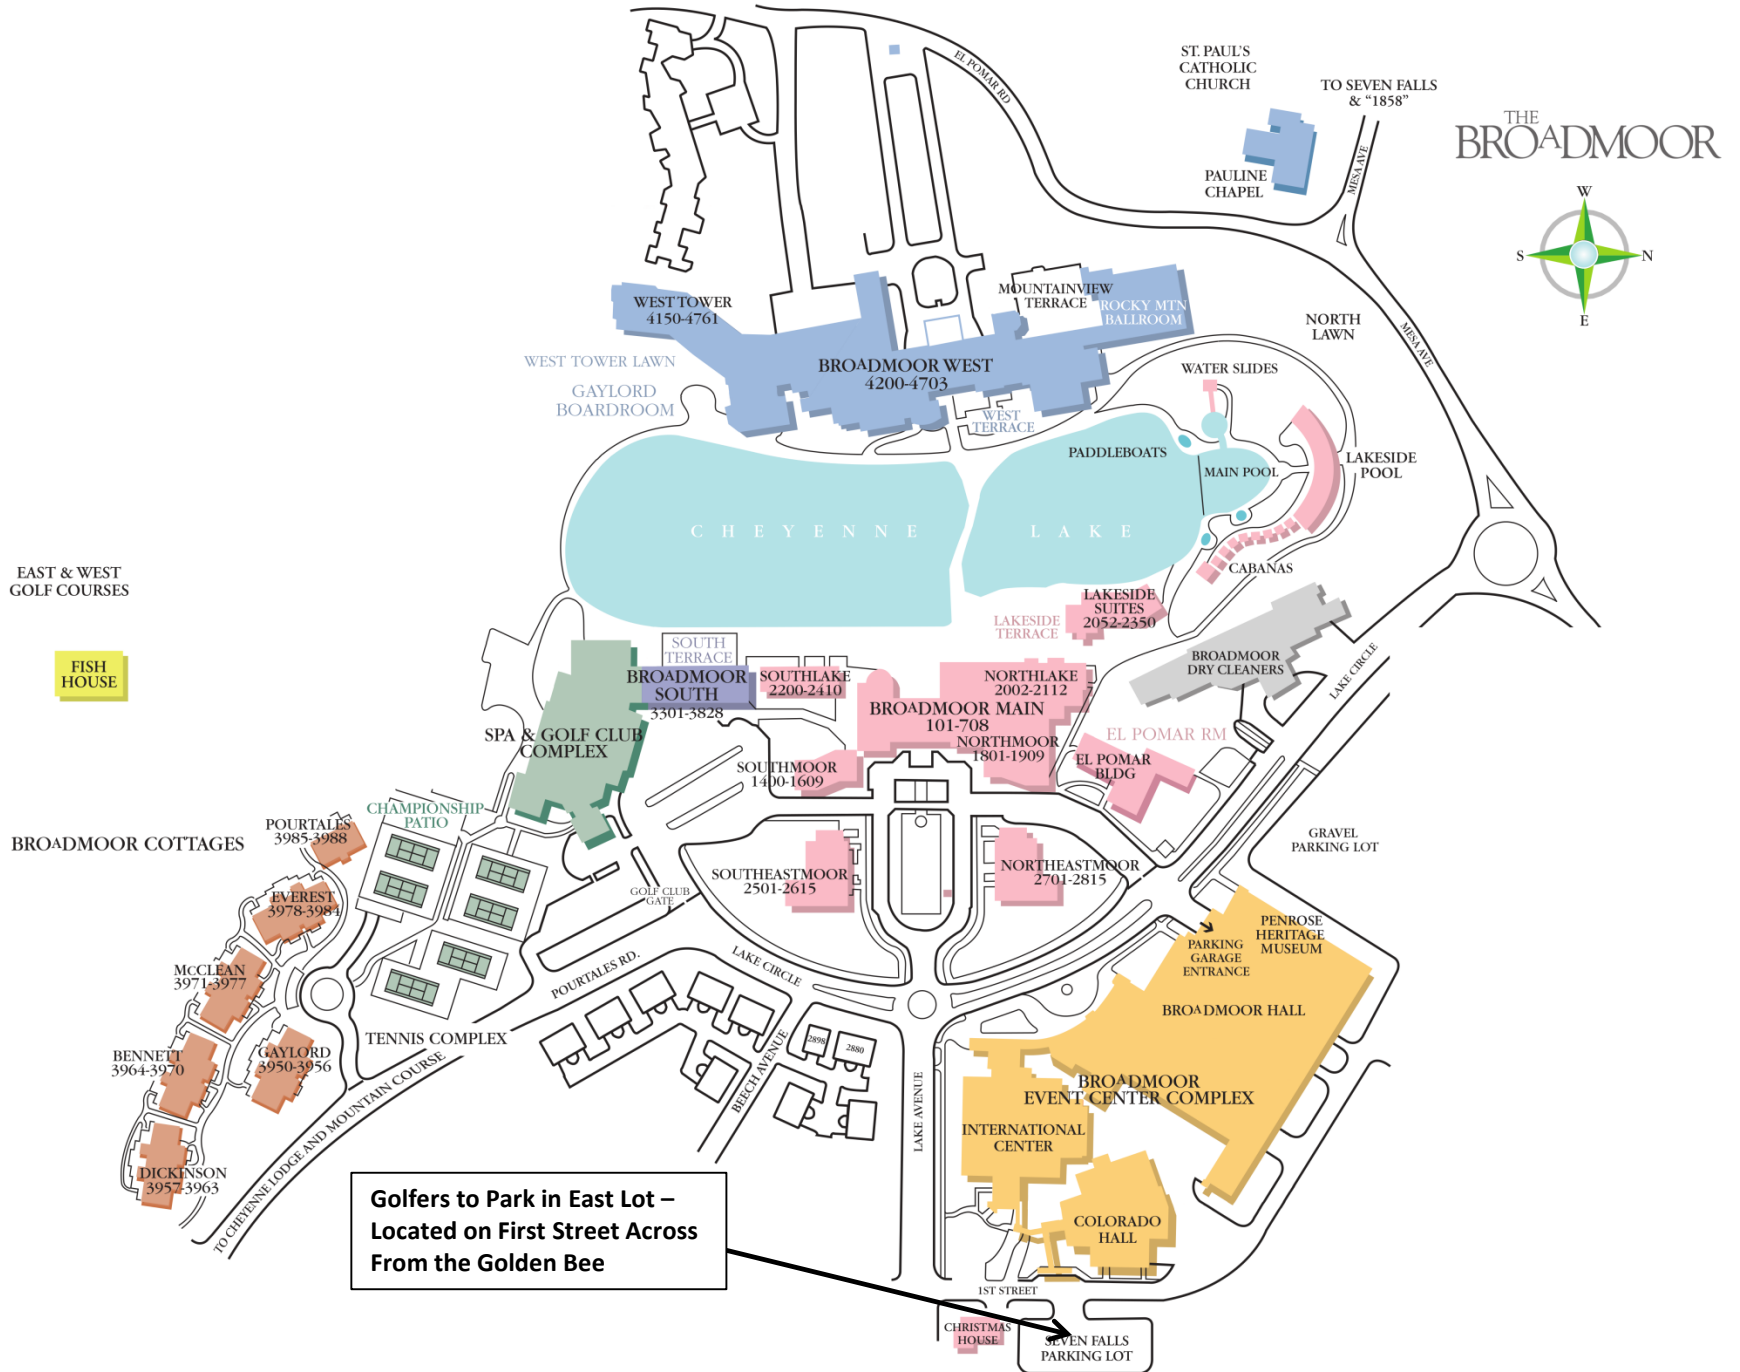

THE BROADMOOR

EAST & WEST GOLF COURSES

FISH HOUSE

BROADMOOR COTTAGES

POURTALES 3985-3988

EVEREST 3978-3984

MCCLEAN 3971-3977

BENNETT 3964-3970

GAYLORD 3950-3956

DICKINSON 3957-3963

Golfers to Park in East Lot – Located on First Street Across From the Golden Bee

CHRISTMAS HOUSE
SEVEN FALLS PARKING LOT