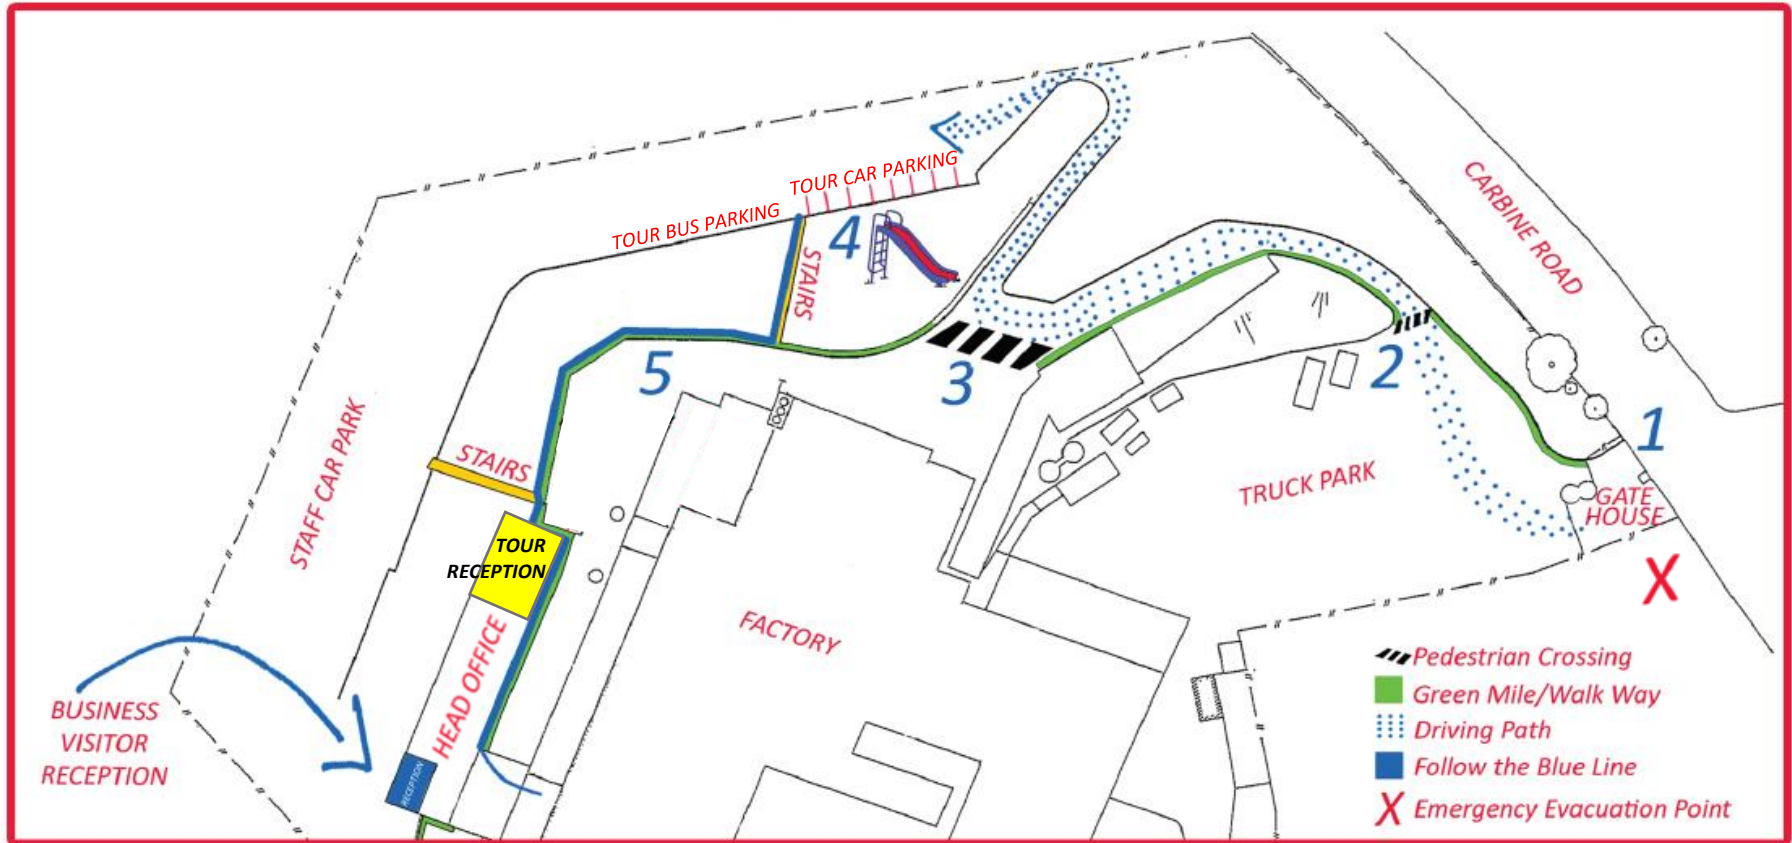

# Tip Top Site Map

# Tip Top Site Map

1

- Carbine Road approach.
- Stop.
- Give name to gatehouse.

2

- Turn right.
- Drive uphill.

3

- Follow arrow on sign.
- Turn right.
- Go down S bend.

4

- Park in front of playground fence only.
- Enter at stair side of playground.
- Hold onto children when on the road.

5

- Climb the stairs from the car park.
- Please hold the handrail while climbing stairs.

6

- Follow the blue line to the reception.
- Wait in reception for tour guide