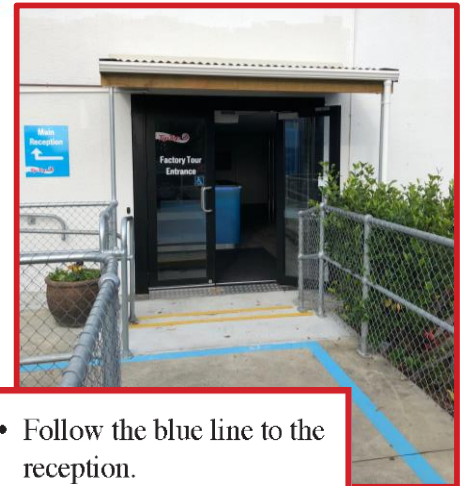

- Follow the blue line to the reception.
- Wait in reception for tour guide