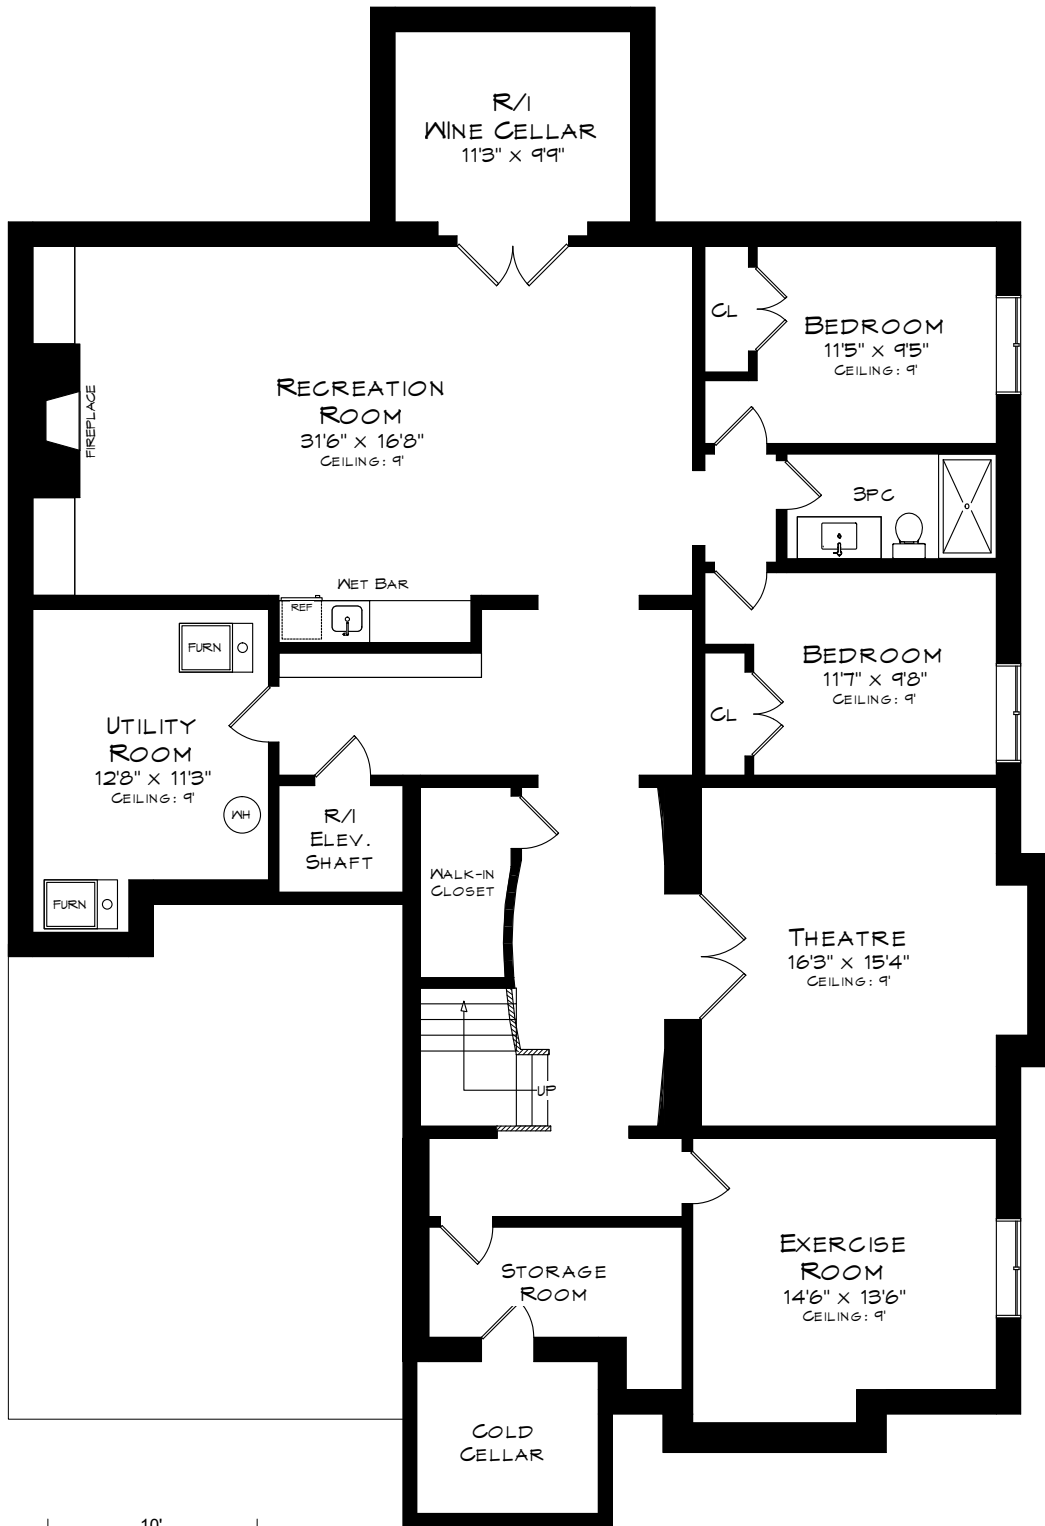

78 HOLLYWOOD HEIGHTS DRIVE

TOTAL SQUARE FOOTAGE
7,064 SQ.FT.

Measurements may not be 100% accurate
and should be used as a guideline only.
March - 2020

MAIN LEVEL
2,325 SQUARE FEET
+ 443 SF (GARAGE)

78 HOLLYWOOD HEIGHTS DRIVE

UPPER LEVEL
2,192 SQUARE FEET

Measurements may not be 100% accurate
and should be used as a guideline only.
March - 2020

78 HOLLYROOD HEIGHTS DRIVE

Measurements may not be 100% accurate and should be used as a guideline only. March - 2020

LOWER LEVEL
2,547 SQUARE FEET