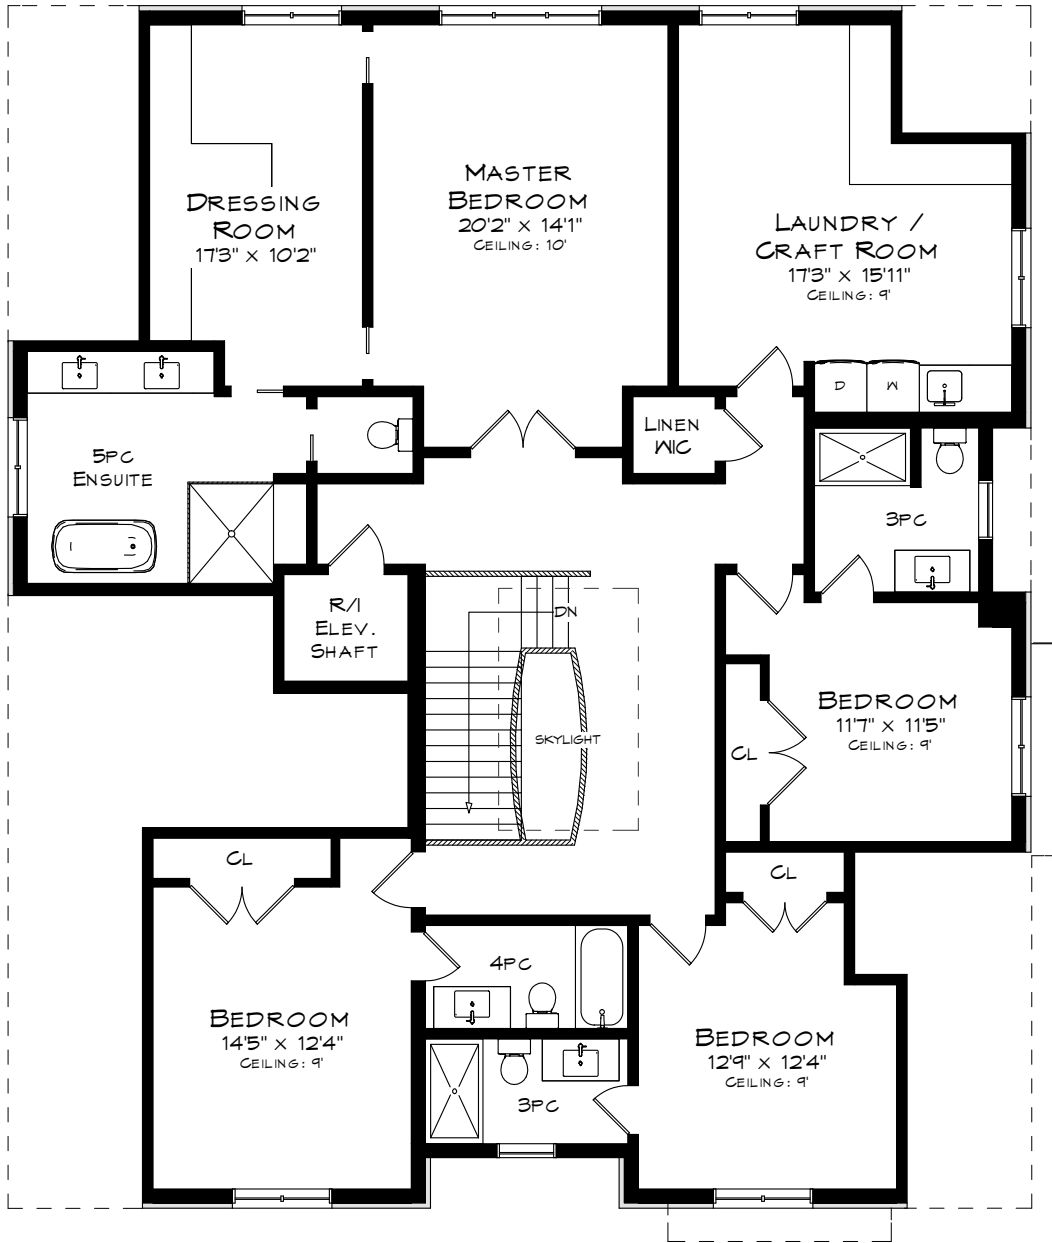

78 HOLLYWOOD HEIGHTS DRIVE

TOTAL SQUARE FOOTAGE
7,064 SQ.FT.

Measurements may not be 100% accurate
and should be used as a guideline only.
March - 2020

MAIN LEVEL
2,325 SQUARE FEET
+ 443 SF (GARAGE)

78 HOLLYWOOD HEIGHTS DRIVE

UPPER LEVEL
2,192 SQUARE FEET

Measurements may not be 100% accurate
and should be used as a guideline only.
March - 2020

78 HOLLYROOD HEIGHTS DRIVE

Measurements may not be 100% accurate and should be used as a guideline only. March - 2020

LOWER LEVEL
2,547 SQUARE FEET