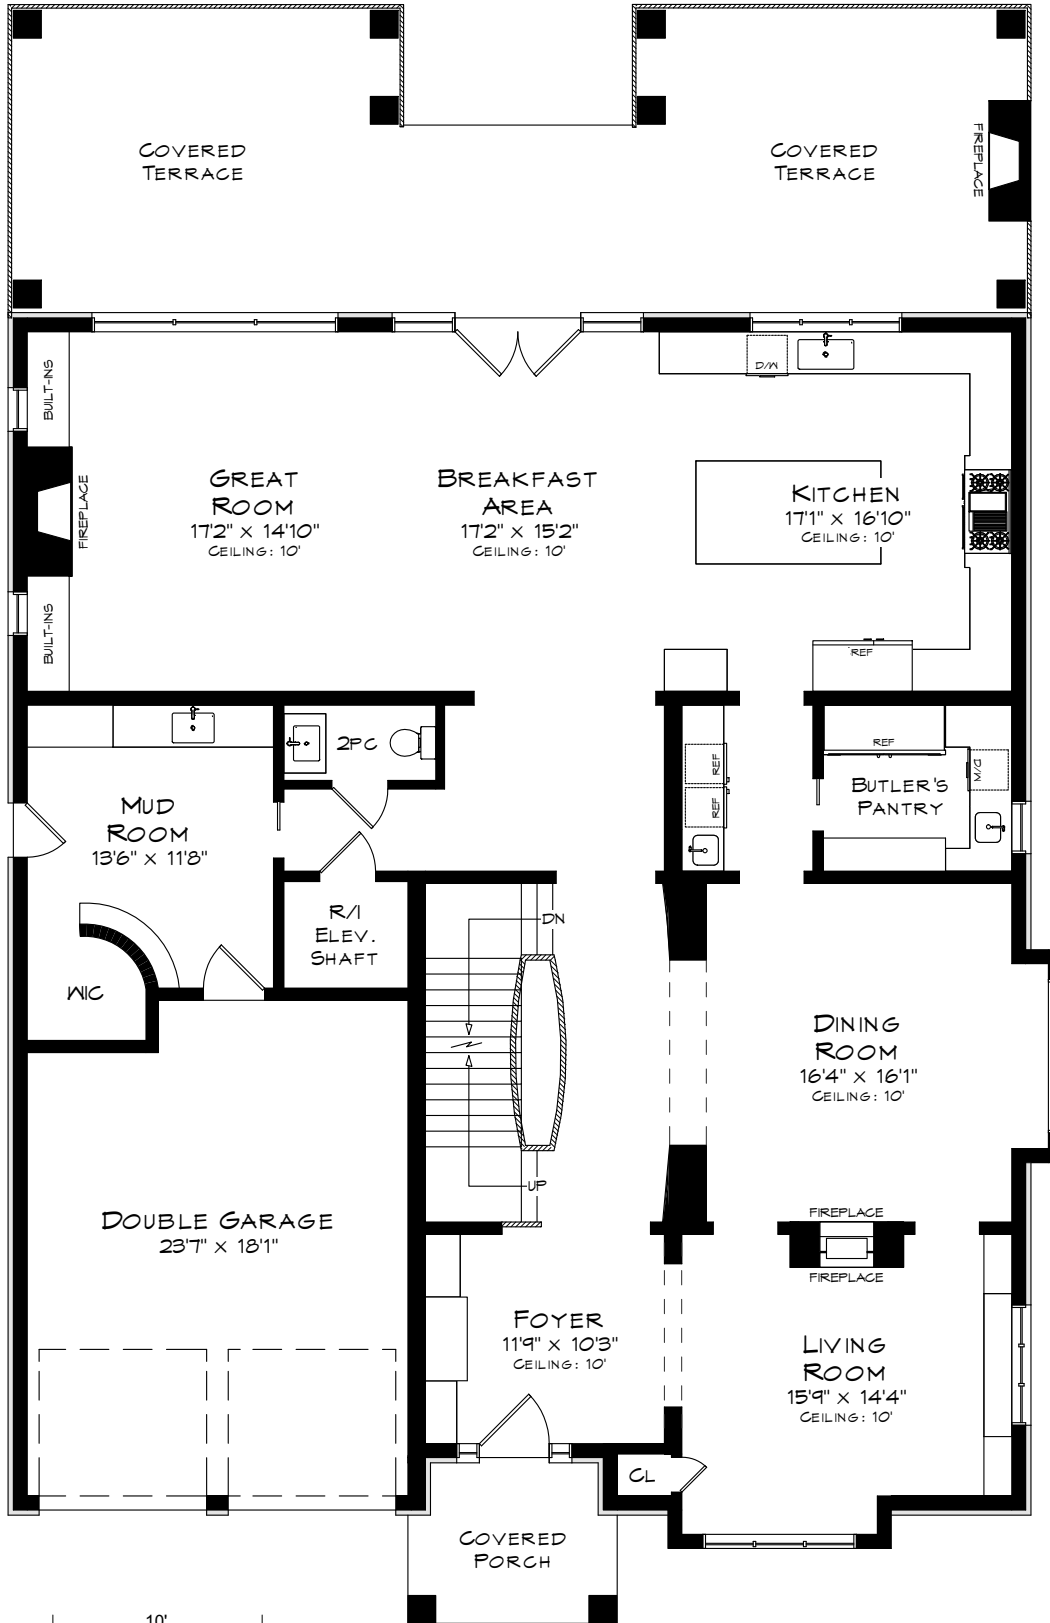

78 HOLLYWOOD HEIGHTS DRIVE

TOTAL SQUARE FOOTAGE
7,064 SQ.FT.

Measurements may not be 100% accurate
and should be used as a guideline only.
March - 2020

MAIN LEVEL
2,325 SQUARE FEET
+ 443 SF (GARAGE)

78 HOLLYWOOD HEIGHTS DRIVE

UPPER LEVEL
2,192 SQUARE FEET

Measurements may not be 100% accurate
and should be used as a guideline only.
March - 2020

78 HOLLYROOD HEIGHTS DRIVE

Measurements may not be 100% accurate and should be used as a guideline only. March - 2020

LOWER LEVEL
2,547 SQUARE FEET