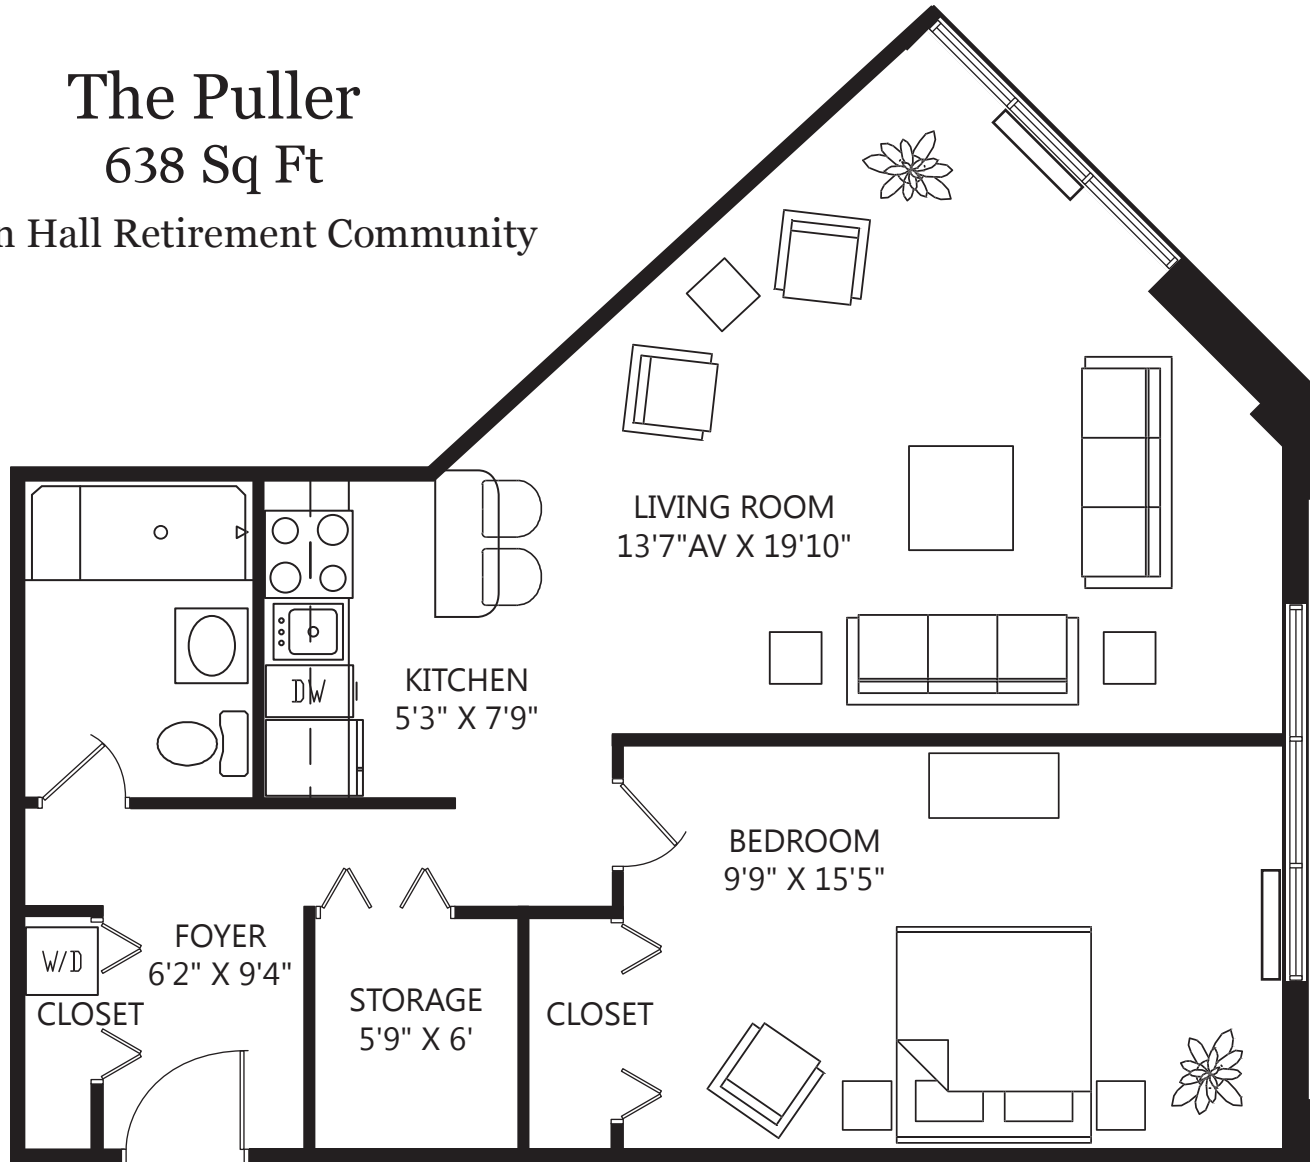

# The Puller

638 Sq Ft

Vinson Hall Retirement Community

subject to change