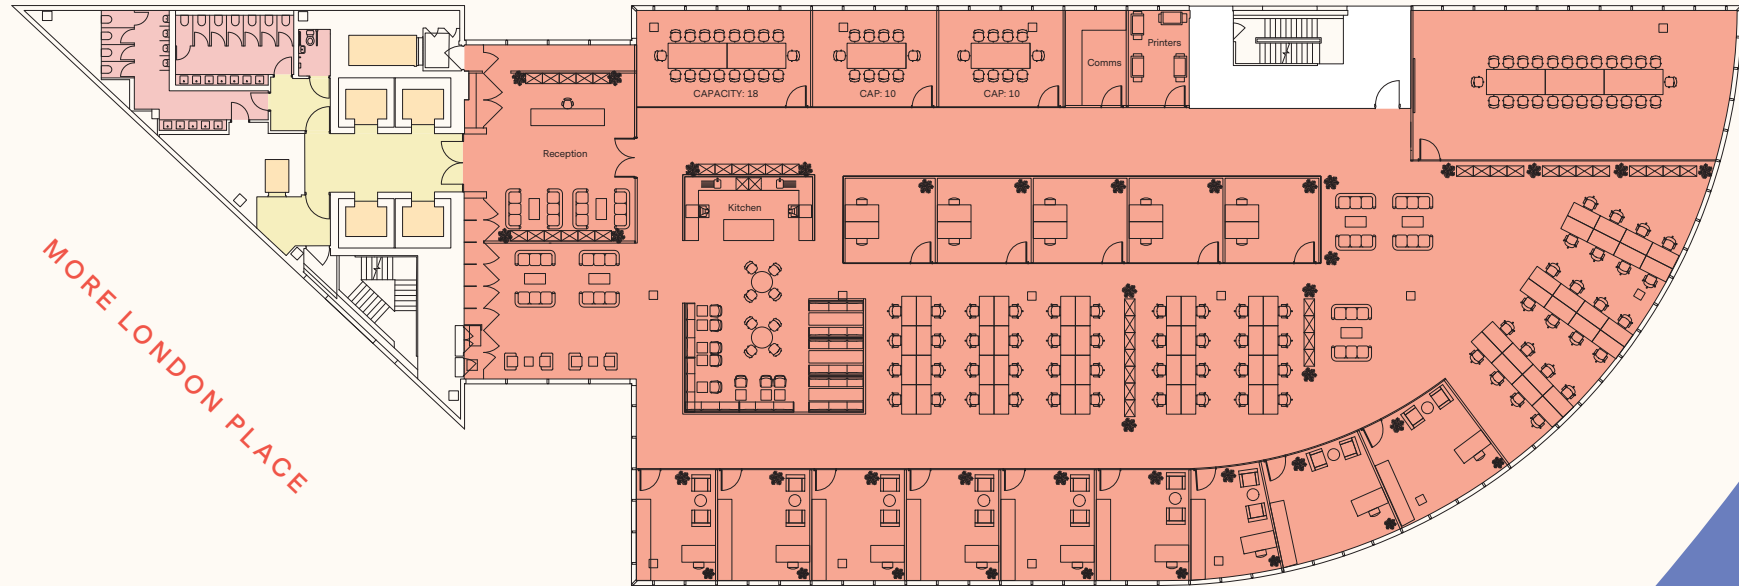

# Cellular Space plan

## Cellular Space plan

MEETING ROOM CAPACITY

WORKSPACE CAPACITY

Meeting room: 38

Open plan: 64

Board room: 26

Office space: 19

TOTAL: 64

TOTAL: 83

Plans not to scale. For indicative purposes only.