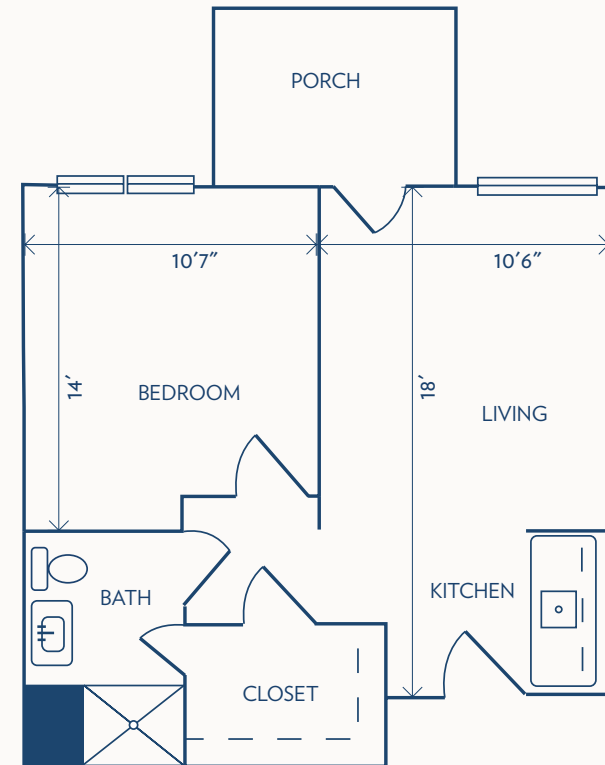

Floor plans may vary slightly and are not to scale.

## STUDIO

ASSISTED LIVING / 295 SQUARE FEET

## STUDIO DELUXE

ASSISTED LIVING / 370 SQUARE FEET

## ONE BEDROOM

ASSISTED LIVING / 510 SQUARE FEET

Floor plans may vary slightly and are not to scale.