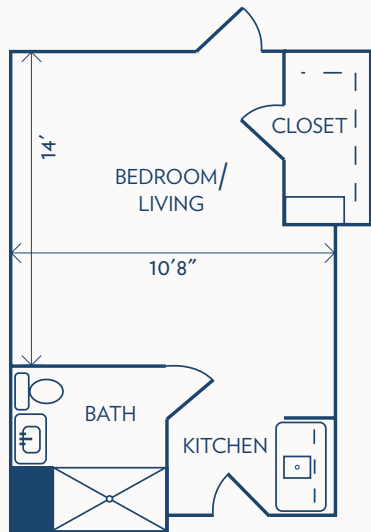

Floor plans may vary slightly and are not to scale.

## STUDIO

ASSISTED LIVING / 295 SQUARE FEET

## STUDIO DELUXE

ASSISTED LIVING / 370 SQUARE FEET

## ONE BEDROOM

ASSISTED LIVING / 510 SQUARE FEET

Floor plans may vary slightly and are not to scale.