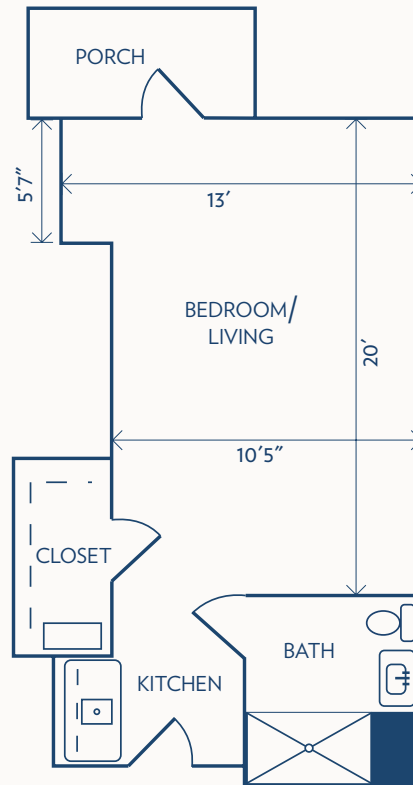

Floor plans may vary slightly and are not to scale.

## STUDIO

ASSISTED LIVING / 295 SQUARE FEET

## STUDIO DELUXE

ASSISTED LIVING / 370 SQUARE FEET