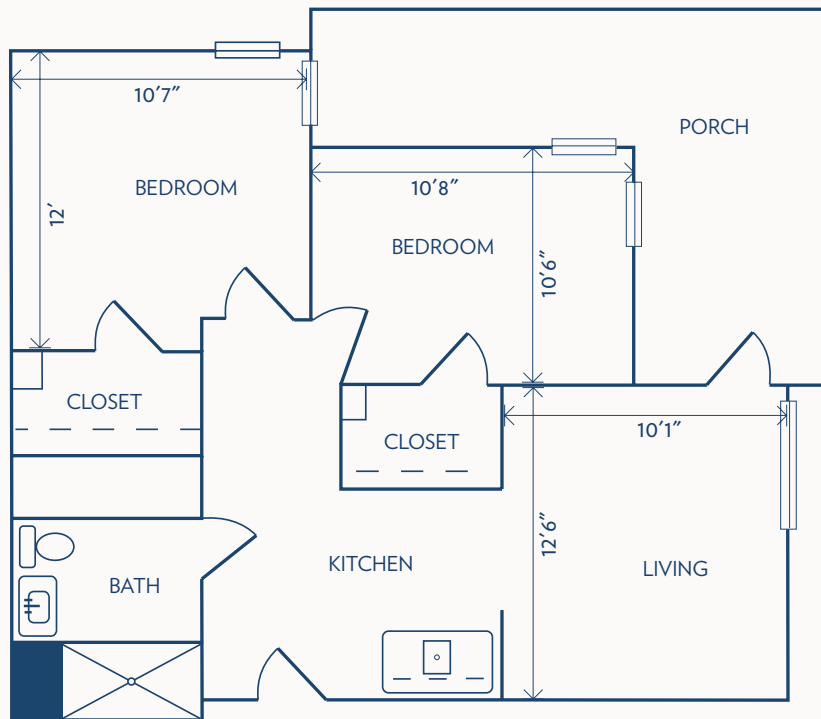

Floor plans may vary slightly and are not to scale.

## STUDIO DELUXE

ASSISTED LIVING / 370 SQUARE FEET

## ONE BEDROOM

ASSISTED LIVING / 510 SQUARE FEET

Floor plans may vary slightly and are not to scale.

## TWO BEDROOM

ASSISTED LIVING / 595 SQUARE FEET