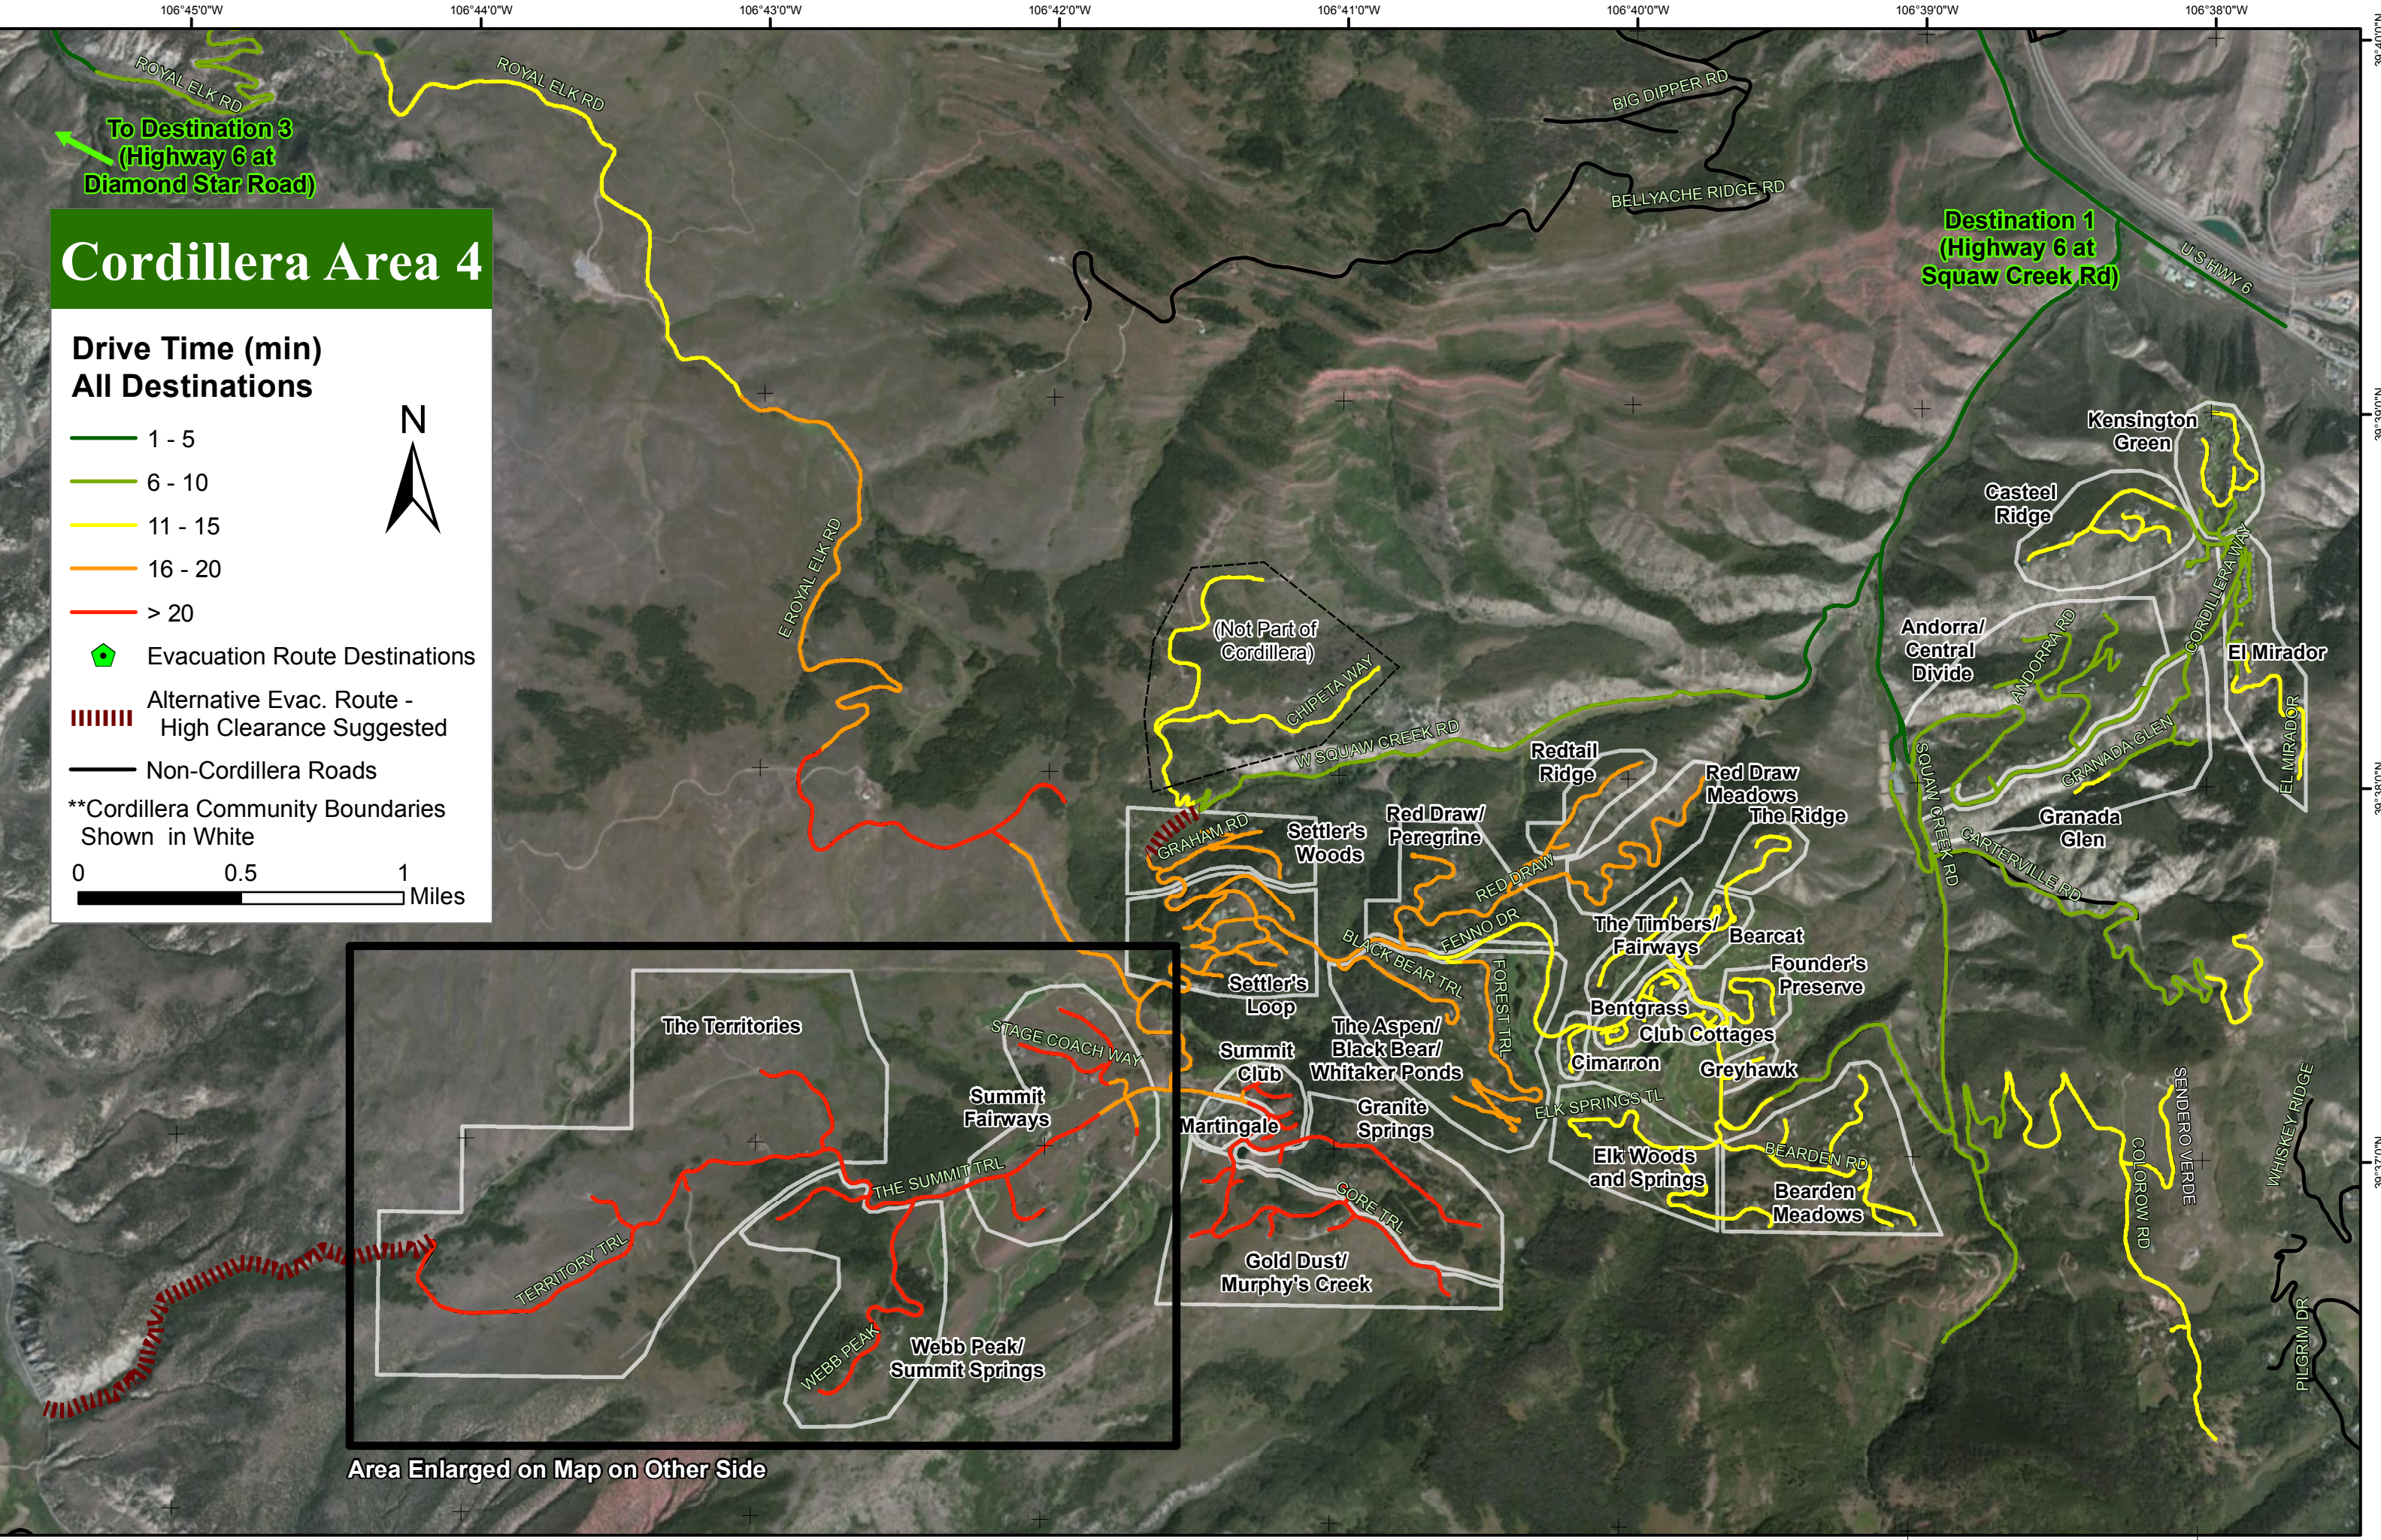

# Cordillera Area 2

**Drive Time (min)**  
**All Destinations**

- 1 - 5
- 6 - 10
- 11 - 15
- 16 - 20
- > 20

Evacuation Route Destinations

Alternative Evac. Route - High Clearance Suggested

Non-Cordillera Roads

\*\*Cordillera Community Boundaries Shown in White

# Cordillera Area 4

**Drive Time (min)**  
**All Destinations**

- 1 - 5
- 6 - 10
- 11 - 15
- 16 - 20
- > 20

Evacuation Route Destinations

Alternative Evac. Route - High Clearance Suggested

Non-Cordillera Roads

\*\*Cordillera Community Boundaries Shown in White

0 0.5 1 Miles

Area Enlarged on Map on Other Side