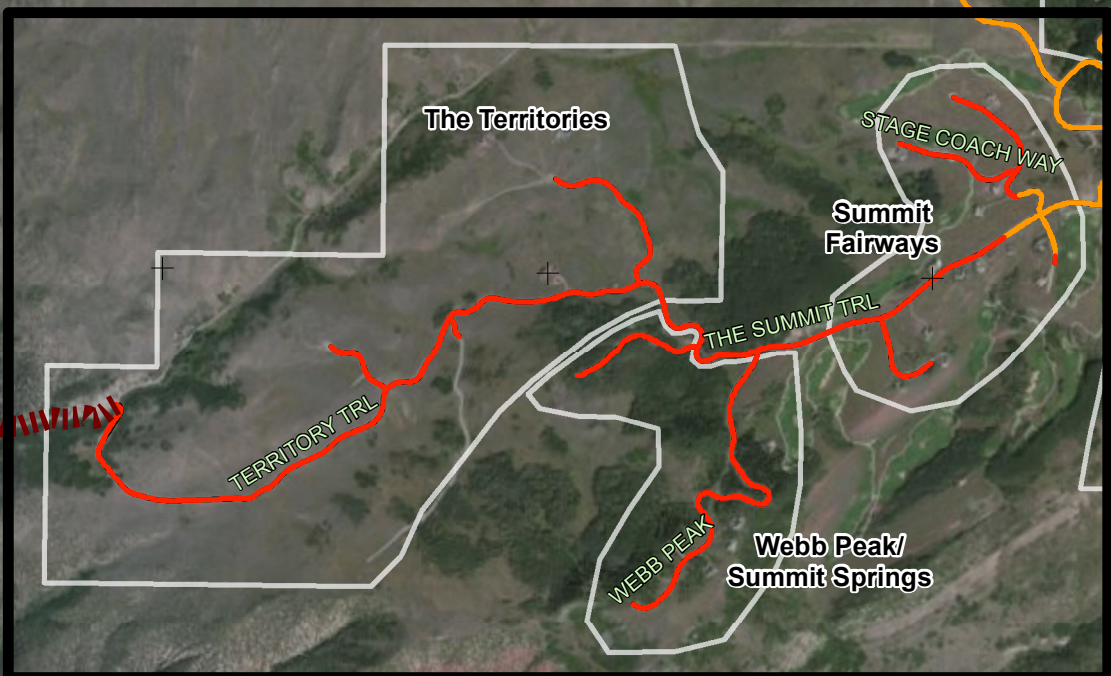

# Cordillera Area 2

**Drive Time (min)**  
**All Destinations**

- 1 - 5
- 6 - 10
- 11 - 15
- 16 - 20
- > 20

Evacuation Route Destinations

Alternative Evac. Route - High Clearance Suggested

Non-Cordillera Roads

\*\*Cordillera Community Boundaries Shown in White

# Cordillera Area 4

**Drive Time (min)**  
**All Destinations**

- 1 - 5
- 6 - 10
- 11 - 15
- 16 - 20
- > 20

Evacuation Route Destinations

Alternative Evac. Route - High Clearance Suggested

Non-Cordillera Roads

\*\*Cordillera Community Boundaries Shown in White

0 0.5 1 Miles

Area Enlarged on Map on Other Side