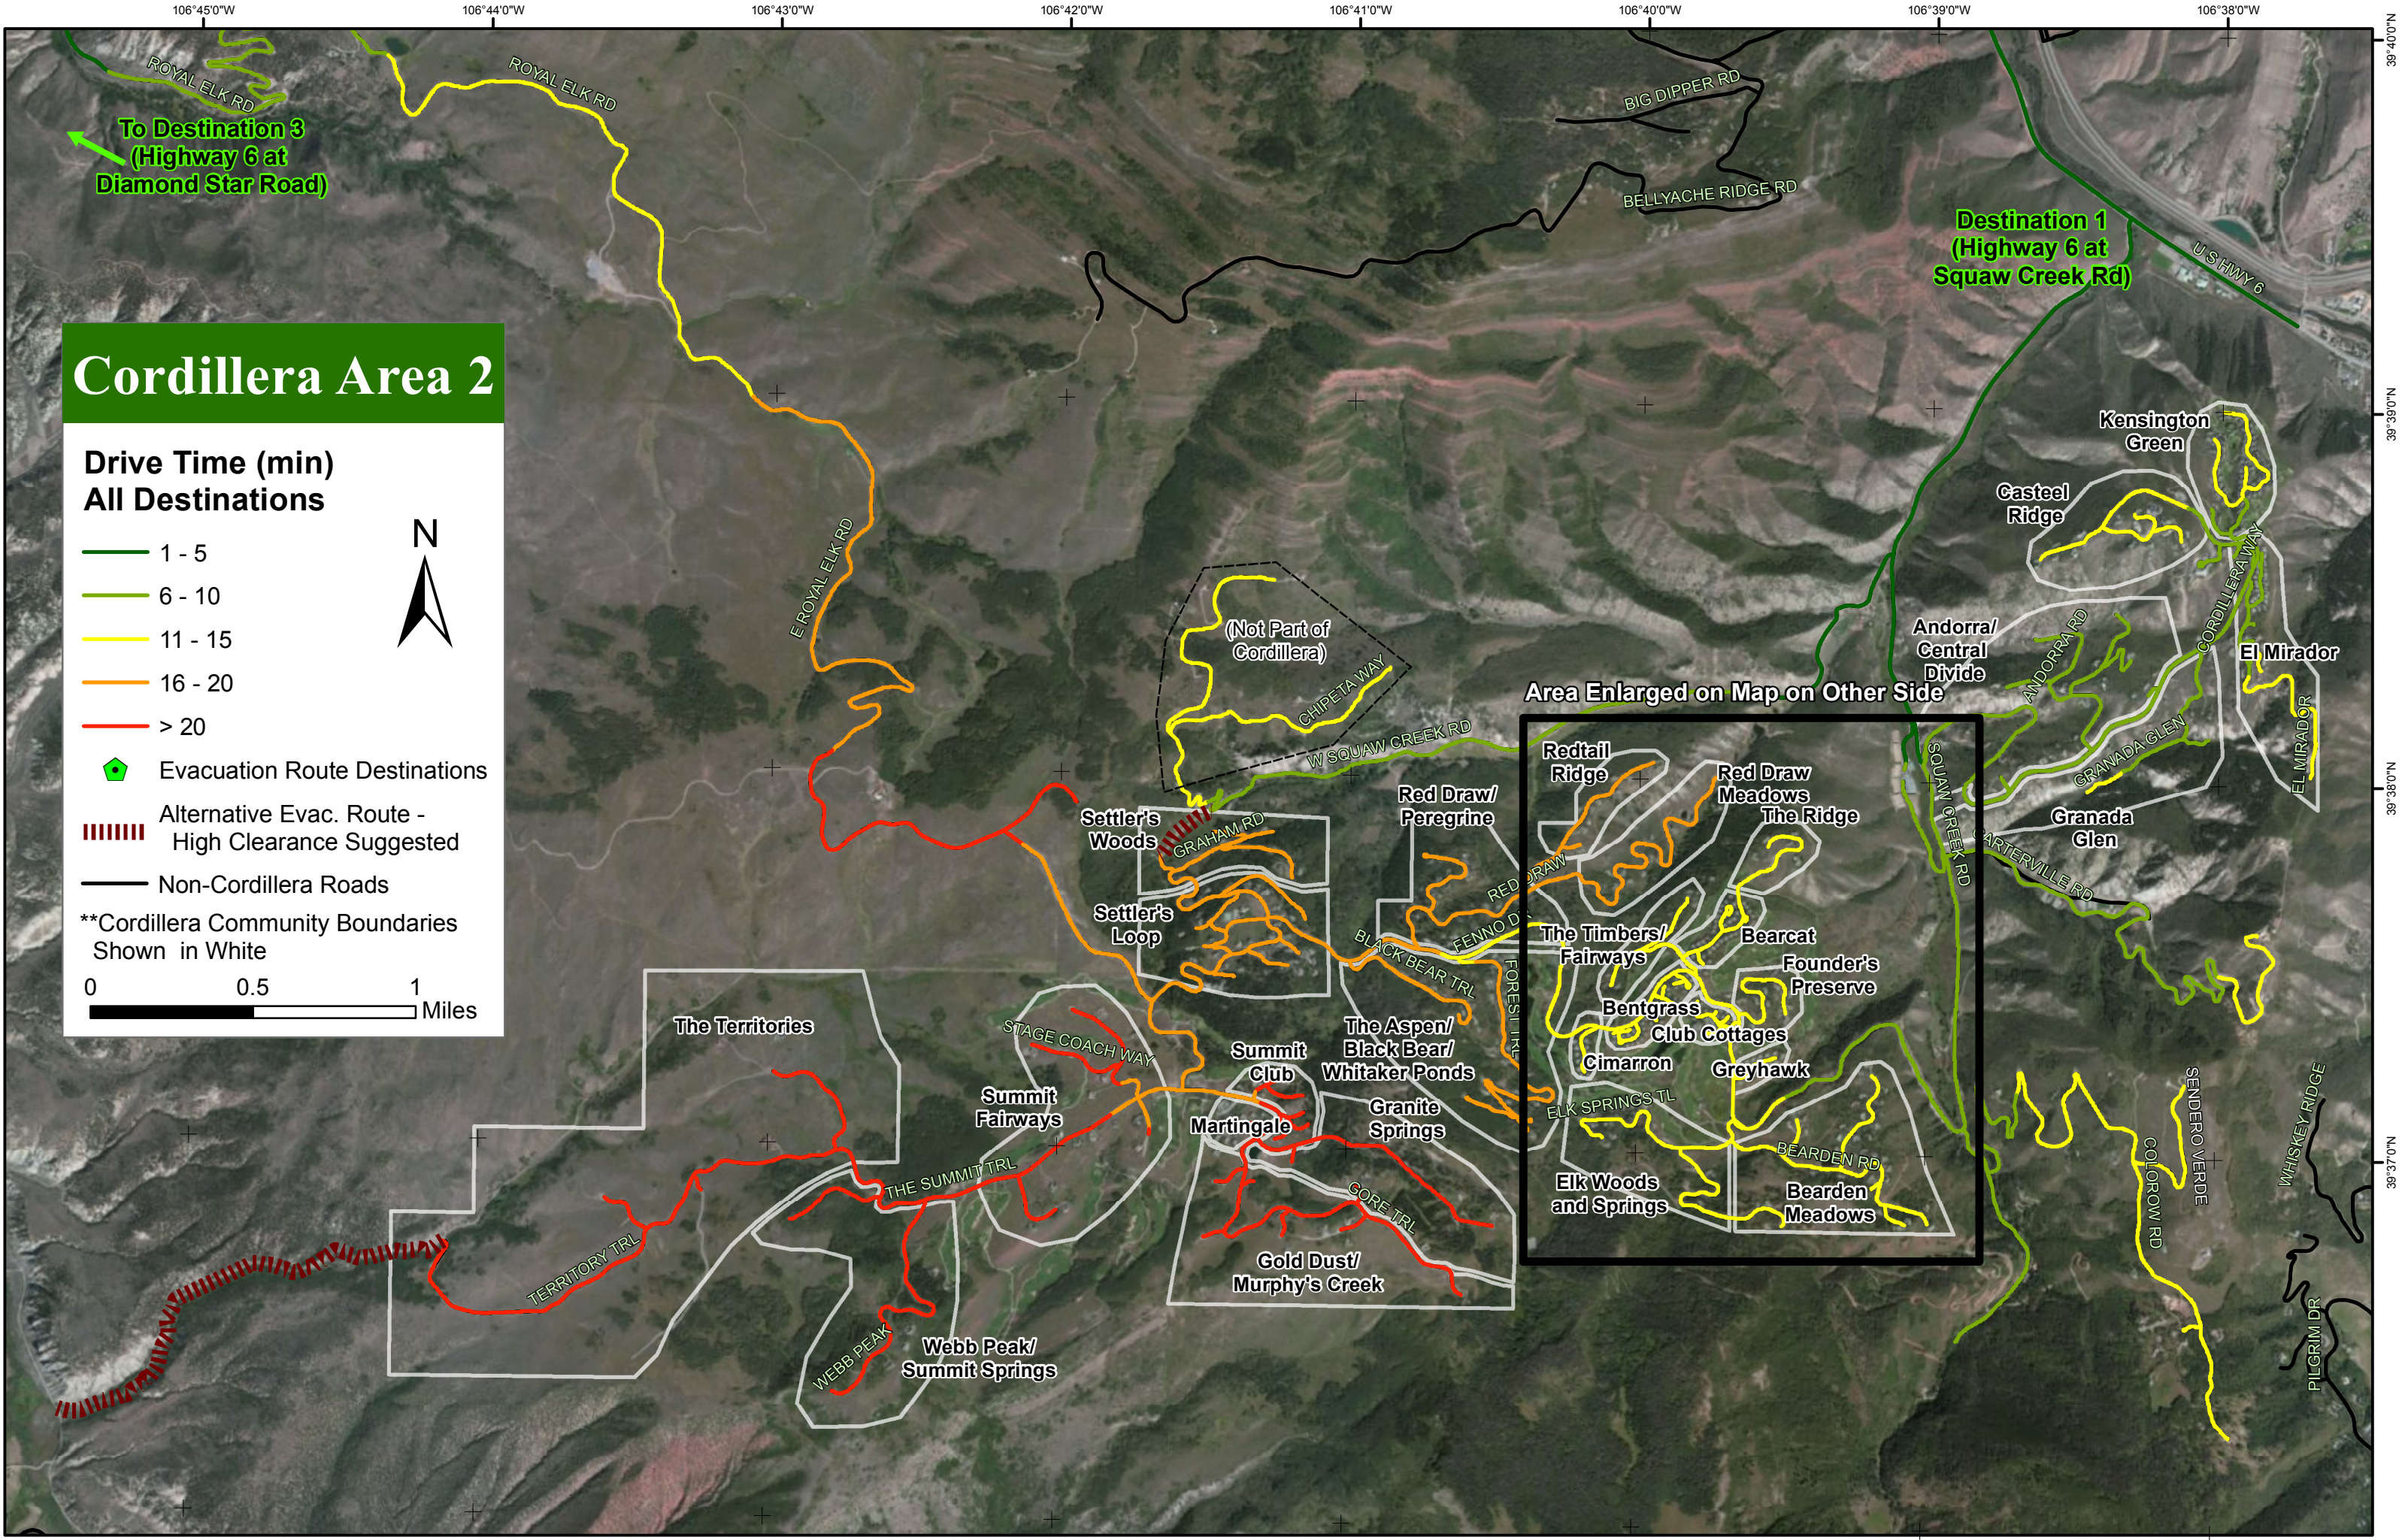

# Cordillera Area 2

**Drive Time (min)**  
**All Destinations**

- 1 - 5
- 6 - 10
- 11 - 15
- 16 - 20
- > 20

Evacuation Route Destinations

Alternative Evac. Route - High Clearance Suggested

Non-Cordillera Roads

\*\*Cordillera Community Boundaries Shown in White

# Cordillera Area 4

**Drive Time (min)**  
**All Destinations**

- 1 - 5
- 6 - 10
- 11 - 15
- 16 - 20
- > 20

Evacuation Route Destinations

Alternative Evac. Route - High Clearance Suggested

Non-Cordillera Roads

\*\*Cordillera Community Boundaries Shown in White

0 0.5 1 Miles

Area Enlarged on Map on Other Side