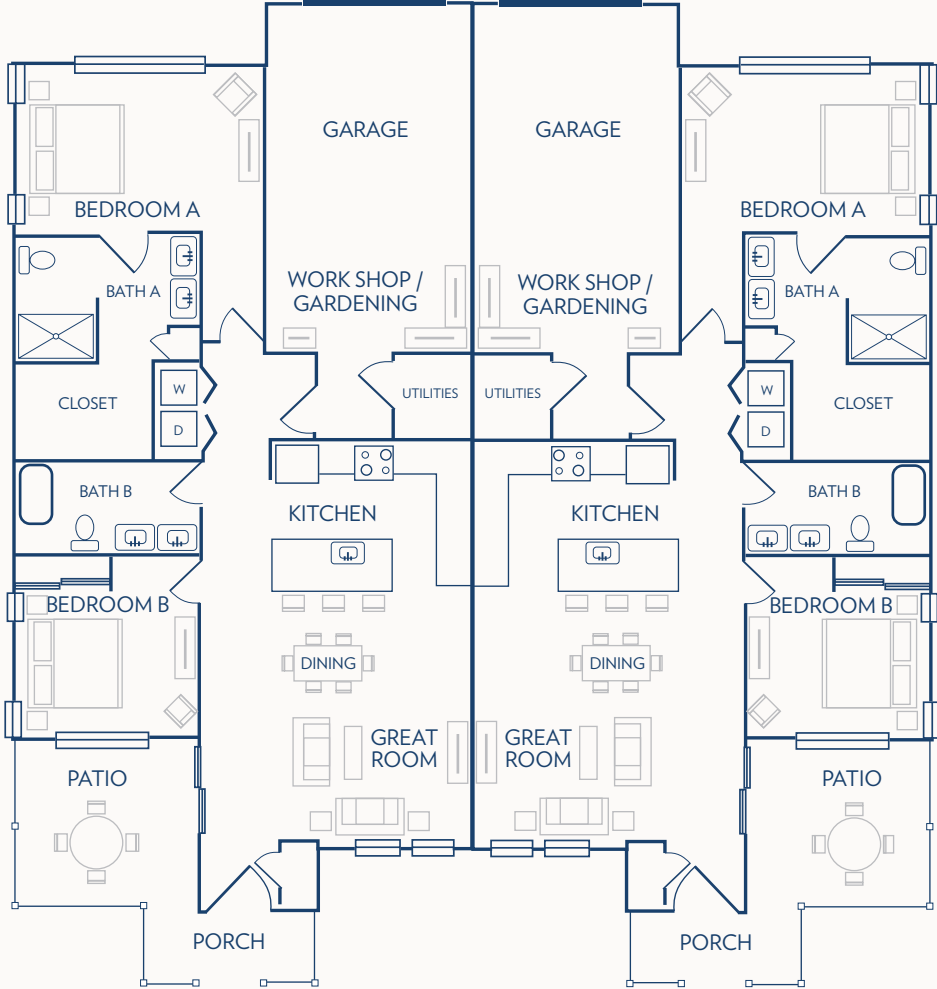

Floor plans may vary slightly and are not to scale.

BETHESDA GARDENS FRISCO

a Bethesda Senior Living Community

**TWO BEDROOM, TWO BATHROOM,
1.5 CAR GARAGE - 1,360 SQ. FT. - UNIT-A**

**TWO BEDROOM, TWO BATHROOM,
1.5 CAR GARAGE - 1,360 SQ. FT. - UNIT-B**

Facility ID - 103845