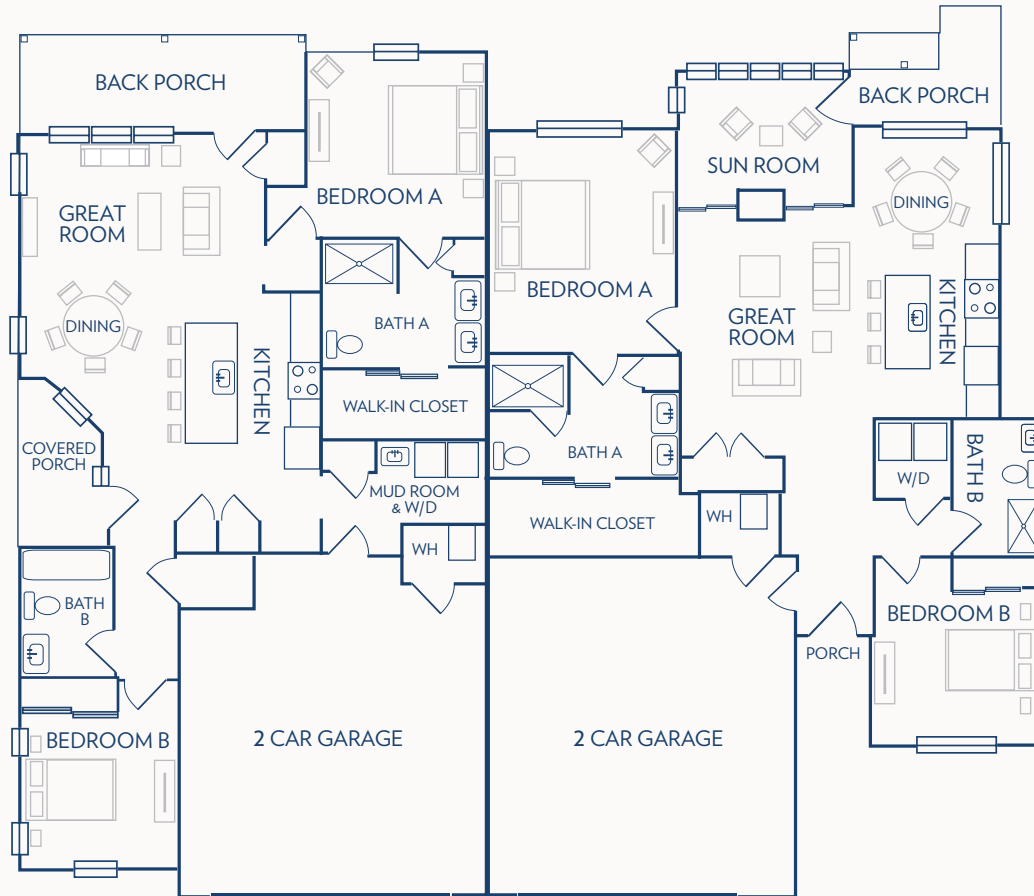

Floor plans may vary slightly and are not to scale.

BETHESDA GARDENS FRISCO

a Bethesda Senior Living Community

**TWO BEDROOM, TWO BATHROOM,
2 CAR GARAGE - 1,411 SQ. FT.**

**TWO BEDROOM, TWO BATHROOM,
2 CAR GARAGE - 1,467 SQ. FT.**