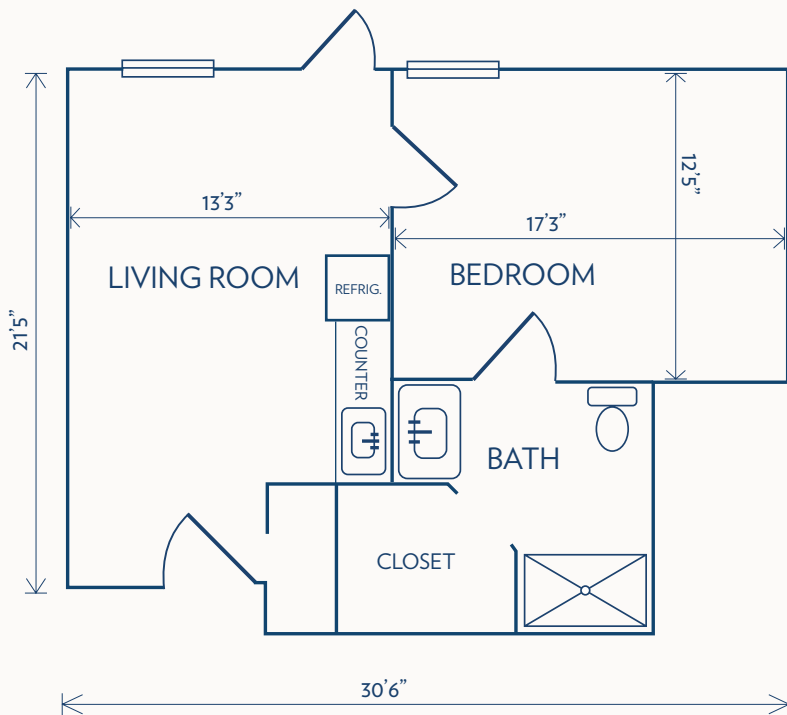

Floor plans may vary slightly and are not to scale.

BETHESDA GARDENS FRISCO

a Bethesda Senior Living Community

TWO BEDROOM

ASSISTED LIVING / 805 SQUARE FEET

Facility ID - 103845

Floor plans may vary slightly and are not to scale.

BETHESDA GARDENS FRISCO

a Bethesda Senior Living Community

ONE BEDROOM DELUXE • FLOORPLAN A

ASSISTED LIVING / 655 SQUARE FEET

ONE BEDROOM DELUXE • FLOORPLAN B

ASSISTED LIVING / 615 SQUARE FEET

Facility ID - 103845

Floor plans may vary slightly and are not to scale.

BETHESDA GARDENS FRISCO

a Bethesda Senior Living Community

ONE BEDROOM • FLOORPLAN A

ASSISTED LIVING / 570 SQUARE FEET

ONE BEDROOM • FLOORPLAN B

ASSISTED LIVING / 590 SQUARE FEET

Facility ID - 103845

Floor plans may vary slightly and are not to scale.

BETHESDA GARDENS FRISCO

a Bethesda Senior Living Community

STUDIO DELUXE • FLOORPLAN A
ASSISTED LIVING / 545 SQUARE FEET

STUDIO DELUXE • FLOORPLAN B
ASSISTED LIVING / 525 SQUARE FEET