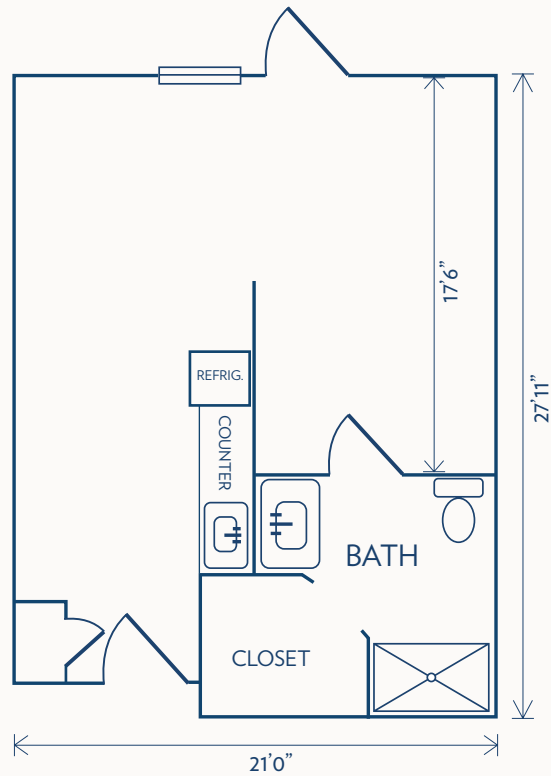

Facility ID - 103845

Floor plans may vary slightly and are not to scale.

BETHESDA GARDENS FRISCO

a Bethesda Senior Living Community

STUDIO DELUXE • FLOORPLAN A
ASSISTED LIVING / 545 SQUARE FEET

STUDIO DELUXE • FLOORPLAN B
ASSISTED LIVING / 525 SQUARE FEET

Facility ID - 103845

Floor plans may vary slightly and are not to scale.

BETHESDA GARDENS FRISCO

a Bethesda Senior Living Community

STUDIO DELUXE PLUS

ASSISTED LIVING / 590 SQUARE FEET

STUDIO SUITE

ASSISTED LIVING / 485 SQUARE FEET