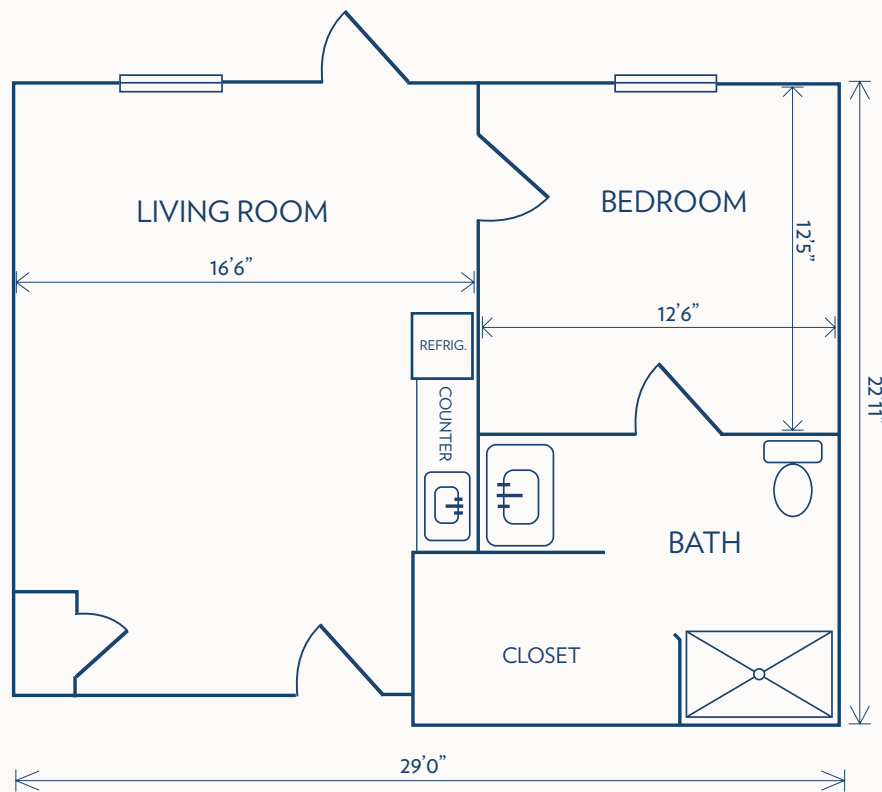

Floor plans may vary slightly and are not to scale.

BETHESDA GARDENS FRISCO

a Bethesda Senior Living Community

TWO BEDROOM

ASSISTED LIVING / 805 SQUARE FEET

Facility ID - 103845

Floor plans may vary slightly and are not to scale.

BETHESDA GARDENS FRISCO

a Bethesda Senior Living Community

ONE BEDROOM DELUXE • FLOORPLAN A

ASSISTED LIVING / 655 SQUARE FEET

ONE BEDROOM DELUXE • FLOORPLAN B

ASSISTED LIVING / 615 SQUARE FEET

Facility ID - 103845

Floor plans may vary slightly and are not to scale.

BETHESDA GARDENS FRISCO

a Bethesda Senior Living Community

ONE BEDROOM • FLOORPLAN A

ASSISTED LIVING / 570 SQUARE FEET

ONE BEDROOM • FLOORPLAN B

ASSISTED LIVING / 590 SQUARE FEET

Facility ID - 103845

Floor plans may vary slightly and are not to scale.

BETHESDA GARDENS FRISCO

a Bethesda Senior Living Community

STUDIO DELUXE • FLOORPLAN A
ASSISTED LIVING / 545 SQUARE FEET

STUDIO DELUXE • FLOORPLAN B
ASSISTED LIVING / 525 SQUARE FEET