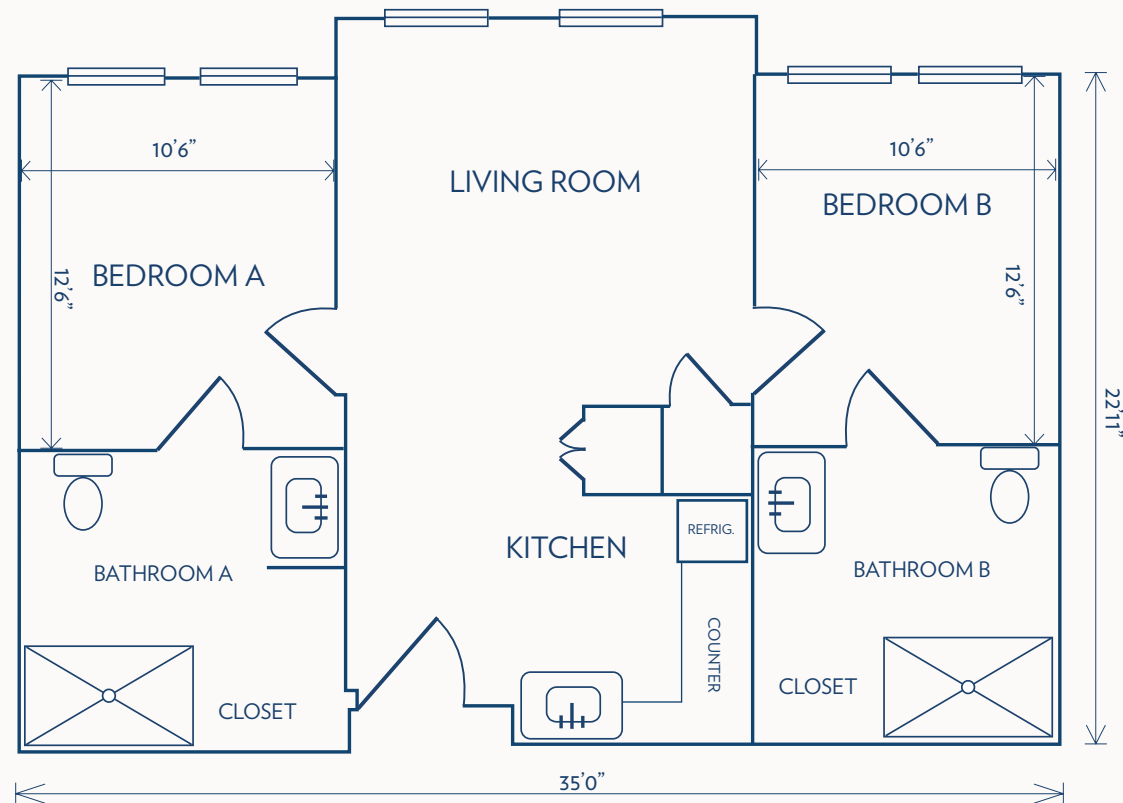

Floor plans may vary slightly and are not to scale.

BETHESDA GARDENS FRISCO

a Bethesda Senior Living Community

TWO BEDROOM

ASSISTED LIVING / 805 SQUARE FEET

Facility ID - 103845

Floor plans may vary slightly and are not to scale.

BETHESDA GARDENS FRISCO

a Bethesda Senior Living Community

ONE BEDROOM DELUXE • FLOORPLAN A

ASSISTED LIVING / 655 SQUARE FEET

ONE BEDROOM DELUXE • FLOORPLAN B

ASSISTED LIVING / 615 SQUARE FEET

Facility ID - 103845

Floor plans may vary slightly and are not to scale.

BETHESDA GARDENS FRISCO

a Bethesda Senior Living Community

ONE BEDROOM • FLOORPLAN A

ASSISTED LIVING / 570 SQUARE FEET

ONE BEDROOM • FLOORPLAN B

ASSISTED LIVING / 590 SQUARE FEET

Facility ID - 103845

Floor plans may vary slightly and are not to scale.

BETHESDA GARDENS FRISCO

a Bethesda Senior Living Community

STUDIO DELUXE • FLOORPLAN A
ASSISTED LIVING / 545 SQUARE FEET

STUDIO DELUXE • FLOORPLAN B
ASSISTED LIVING / 525 SQUARE FEET