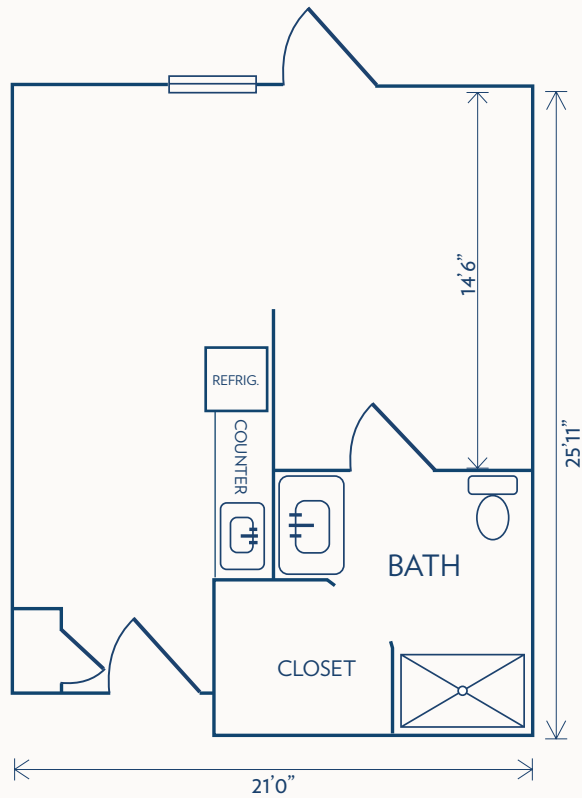

Floor plans may vary slightly and are not to scale.

BETHESDA GARDENS FRISCO

a Bethesda Senior Living Community

ONE BEDROOM • FLOORPLAN A

ASSISTED LIVING / 570 SQUARE FEET

ONE BEDROOM • FLOORPLAN B

ASSISTED LIVING / 590 SQUARE FEET

Facility ID - 103845

Floor plans may vary slightly and are not to scale.

BETHESDA GARDENS FRISCO

a Bethesda Senior Living Community

STUDIO DELUXE • FLOORPLAN A
ASSISTED LIVING / 545 SQUARE FEET

STUDIO DELUXE • FLOORPLAN B
ASSISTED LIVING / 525 SQUARE FEET

Facility ID - 103845

Floor plans may vary slightly and are not to scale.

BETHESDA GARDENS FRISCO

a Bethesda Senior Living Community

STUDIO DELUXE PLUS

ASSISTED LIVING / 590 SQUARE FEET

STUDIO SUITE

ASSISTED LIVING / 485 SQUARE FEET