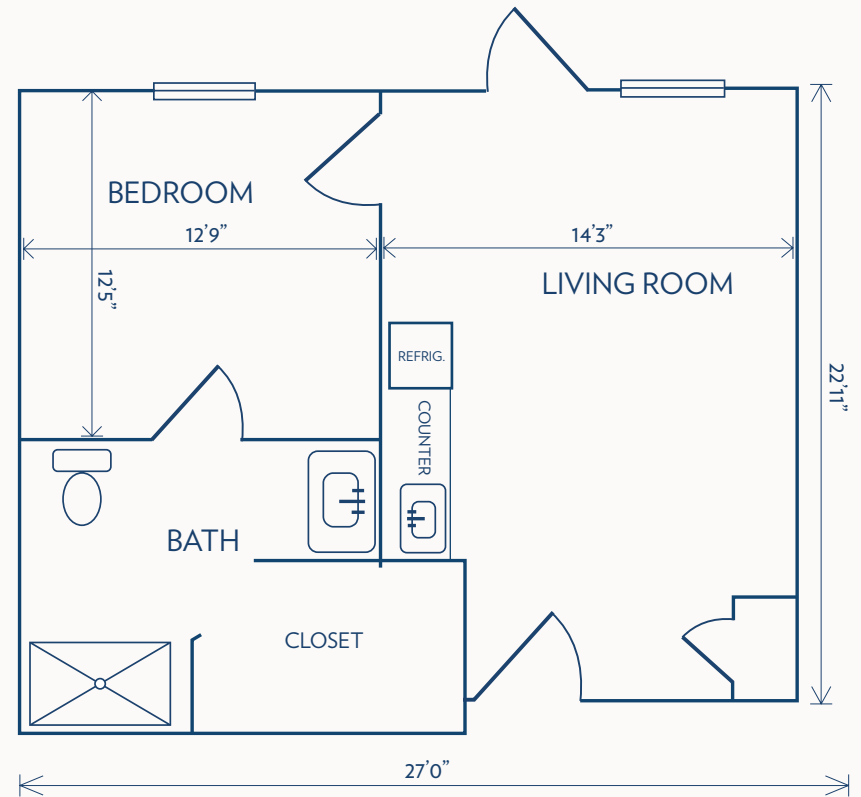

Floor plans may vary slightly and are not to scale.

BETHESDA GARDENS FRISCO

a Bethesda Senior Living Community

TWO BEDROOM

ASSISTED LIVING / 805 SQUARE FEET

Facility ID - 103845

Floor plans may vary slightly and are not to scale.

BETHESDA GARDENS FRISCO

a Bethesda Senior Living Community

ONE BEDROOM DELUXE • FLOORPLAN A

ASSISTED LIVING / 655 SQUARE FEET

ONE BEDROOM DELUXE • FLOORPLAN B

ASSISTED LIVING / 615 SQUARE FEET

Facility ID - 103845

Floor plans may vary slightly and are not to scale.

BETHESDA GARDENS FRISCO

a Bethesda Senior Living Community

ONE BEDROOM • FLOORPLAN A

ASSISTED LIVING / 570 SQUARE FEET

ONE BEDROOM • FLOORPLAN B

ASSISTED LIVING / 590 SQUARE FEET

Facility ID - 103845

Floor plans may vary slightly and are not to scale.

BETHESDA GARDENS FRISCO

a Bethesda Senior Living Community

STUDIO DELUXE • FLOORPLAN A
ASSISTED LIVING / 545 SQUARE FEET

STUDIO DELUXE • FLOORPLAN B
ASSISTED LIVING / 525 SQUARE FEET