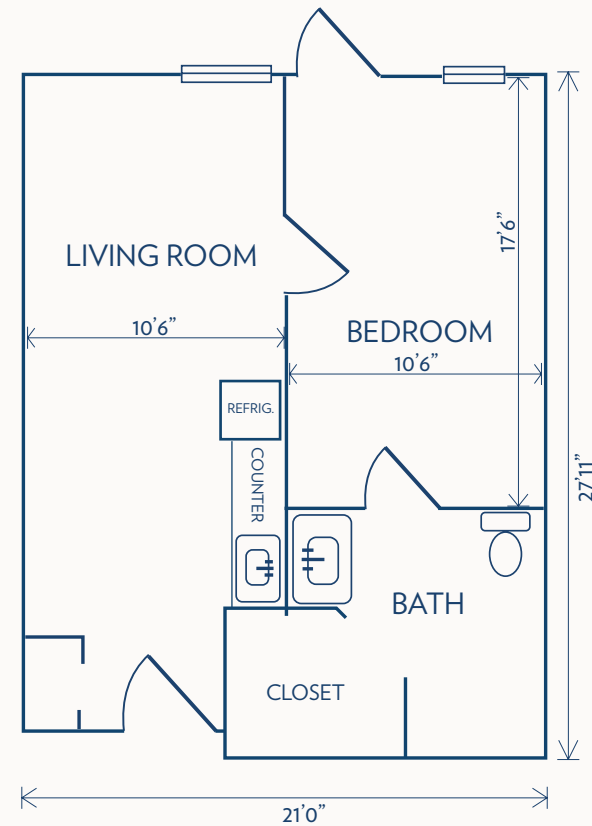

Floor plans may vary slightly and are not to scale.

BETHESDA GARDENS FRISCO

a Bethesda Senior Living Community

TWO BEDROOM

ASSISTED LIVING / 805 SQUARE FEET

Facility ID - 103845

Floor plans may vary slightly and are not to scale.

BETHESDA GARDENS FRISCO

a Bethesda Senior Living Community

ONE BEDROOM DELUXE • FLOORPLAN A

ASSISTED LIVING / 655 SQUARE FEET

ONE BEDROOM DELUXE • FLOORPLAN B

ASSISTED LIVING / 615 SQUARE FEET

Facility ID - 103845

Floor plans may vary slightly and are not to scale.

BETHESDA GARDENS FRISCO

a Bethesda Senior Living Community

ONE BEDROOM • FLOORPLAN A

ASSISTED LIVING / 570 SQUARE FEET

ONE BEDROOM • FLOORPLAN B

ASSISTED LIVING / 590 SQUARE FEET

Facility ID - 103845

Floor plans may vary slightly and are not to scale.

BETHESDA GARDENS FRISCO

a Bethesda Senior Living Community

STUDIO DELUXE • FLOORPLAN A
ASSISTED LIVING / 545 SQUARE FEET

STUDIO DELUXE • FLOORPLAN B
ASSISTED LIVING / 525 SQUARE FEET