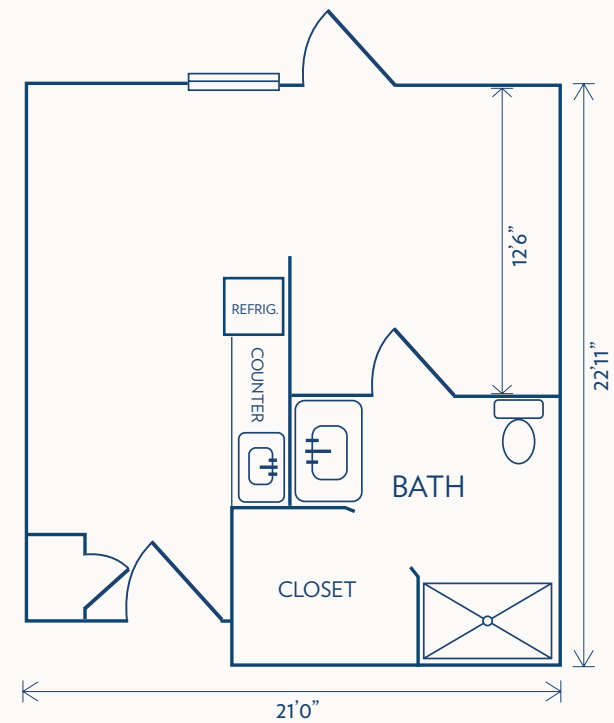

Floor plans may vary slightly and are not to scale.

BETHESDA GARDENS FRISCO

a Bethesda Senior Living Community

ONE BEDROOM • FLOORPLAN A

ASSISTED LIVING / 570 SQUARE FEET

ONE BEDROOM • FLOORPLAN B

ASSISTED LIVING / 590 SQUARE FEET

Facility ID - 103845

Floor plans may vary slightly and are not to scale.

BETHESDA GARDENS FRISCO

a Bethesda Senior Living Community

STUDIO DELUXE • FLOORPLAN A
ASSISTED LIVING / 545 SQUARE FEET

STUDIO DELUXE • FLOORPLAN B
ASSISTED LIVING / 525 SQUARE FEET

Facility ID - 103845

Floor plans may vary slightly and are not to scale.

BETHESDA GARDENS FRISCO

a Bethesda Senior Living Community

STUDIO DELUXE PLUS

ASSISTED LIVING / 590 SQUARE FEET

STUDIO SUITE

ASSISTED LIVING / 485 SQUARE FEET