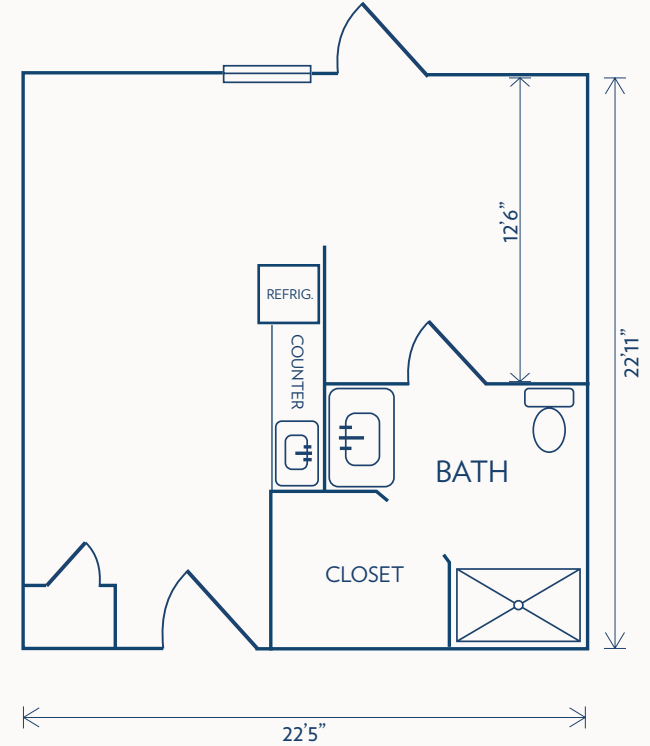

BETHESDA GARDENS FRISCO

a Bethesda Senior Living Community

ONE BEDROOM DELUXE • FLOORPLAN A

ASSISTED LIVING / 655 SQUARE FEET

ONE BEDROOM DELUXE • FLOORPLAN B

ASSISTED LIVING / 615 SQUARE FEET

Facility ID - 103845

Floor plans may vary slightly and are not to scale.

BETHESDA GARDENS FRISCO

a Bethesda Senior Living Community

ONE BEDROOM • FLOORPLAN A

ASSISTED LIVING / 570 SQUARE FEET

ONE BEDROOM • FLOORPLAN B

ASSISTED LIVING / 590 SQUARE FEET

Facility ID - 103845

Floor plans may vary slightly and are not to scale.

BETHESDA GARDENS FRISCO

a Bethesda Senior Living Community

STUDIO DELUXE • FLOORPLAN A
ASSISTED LIVING / 545 SQUARE FEET

STUDIO DELUXE • FLOORPLAN B
ASSISTED LIVING / 525 SQUARE FEET

Facility ID - 103845

Floor plans may vary slightly and are not to scale.

BETHESDA GARDENS FRISCO

a Bethesda Senior Living Community

STUDIO DELUXE PLUS

ASSISTED LIVING / 590 SQUARE FEET

STUDIO SUITE

ASSISTED LIVING / 485 SQUARE FEET