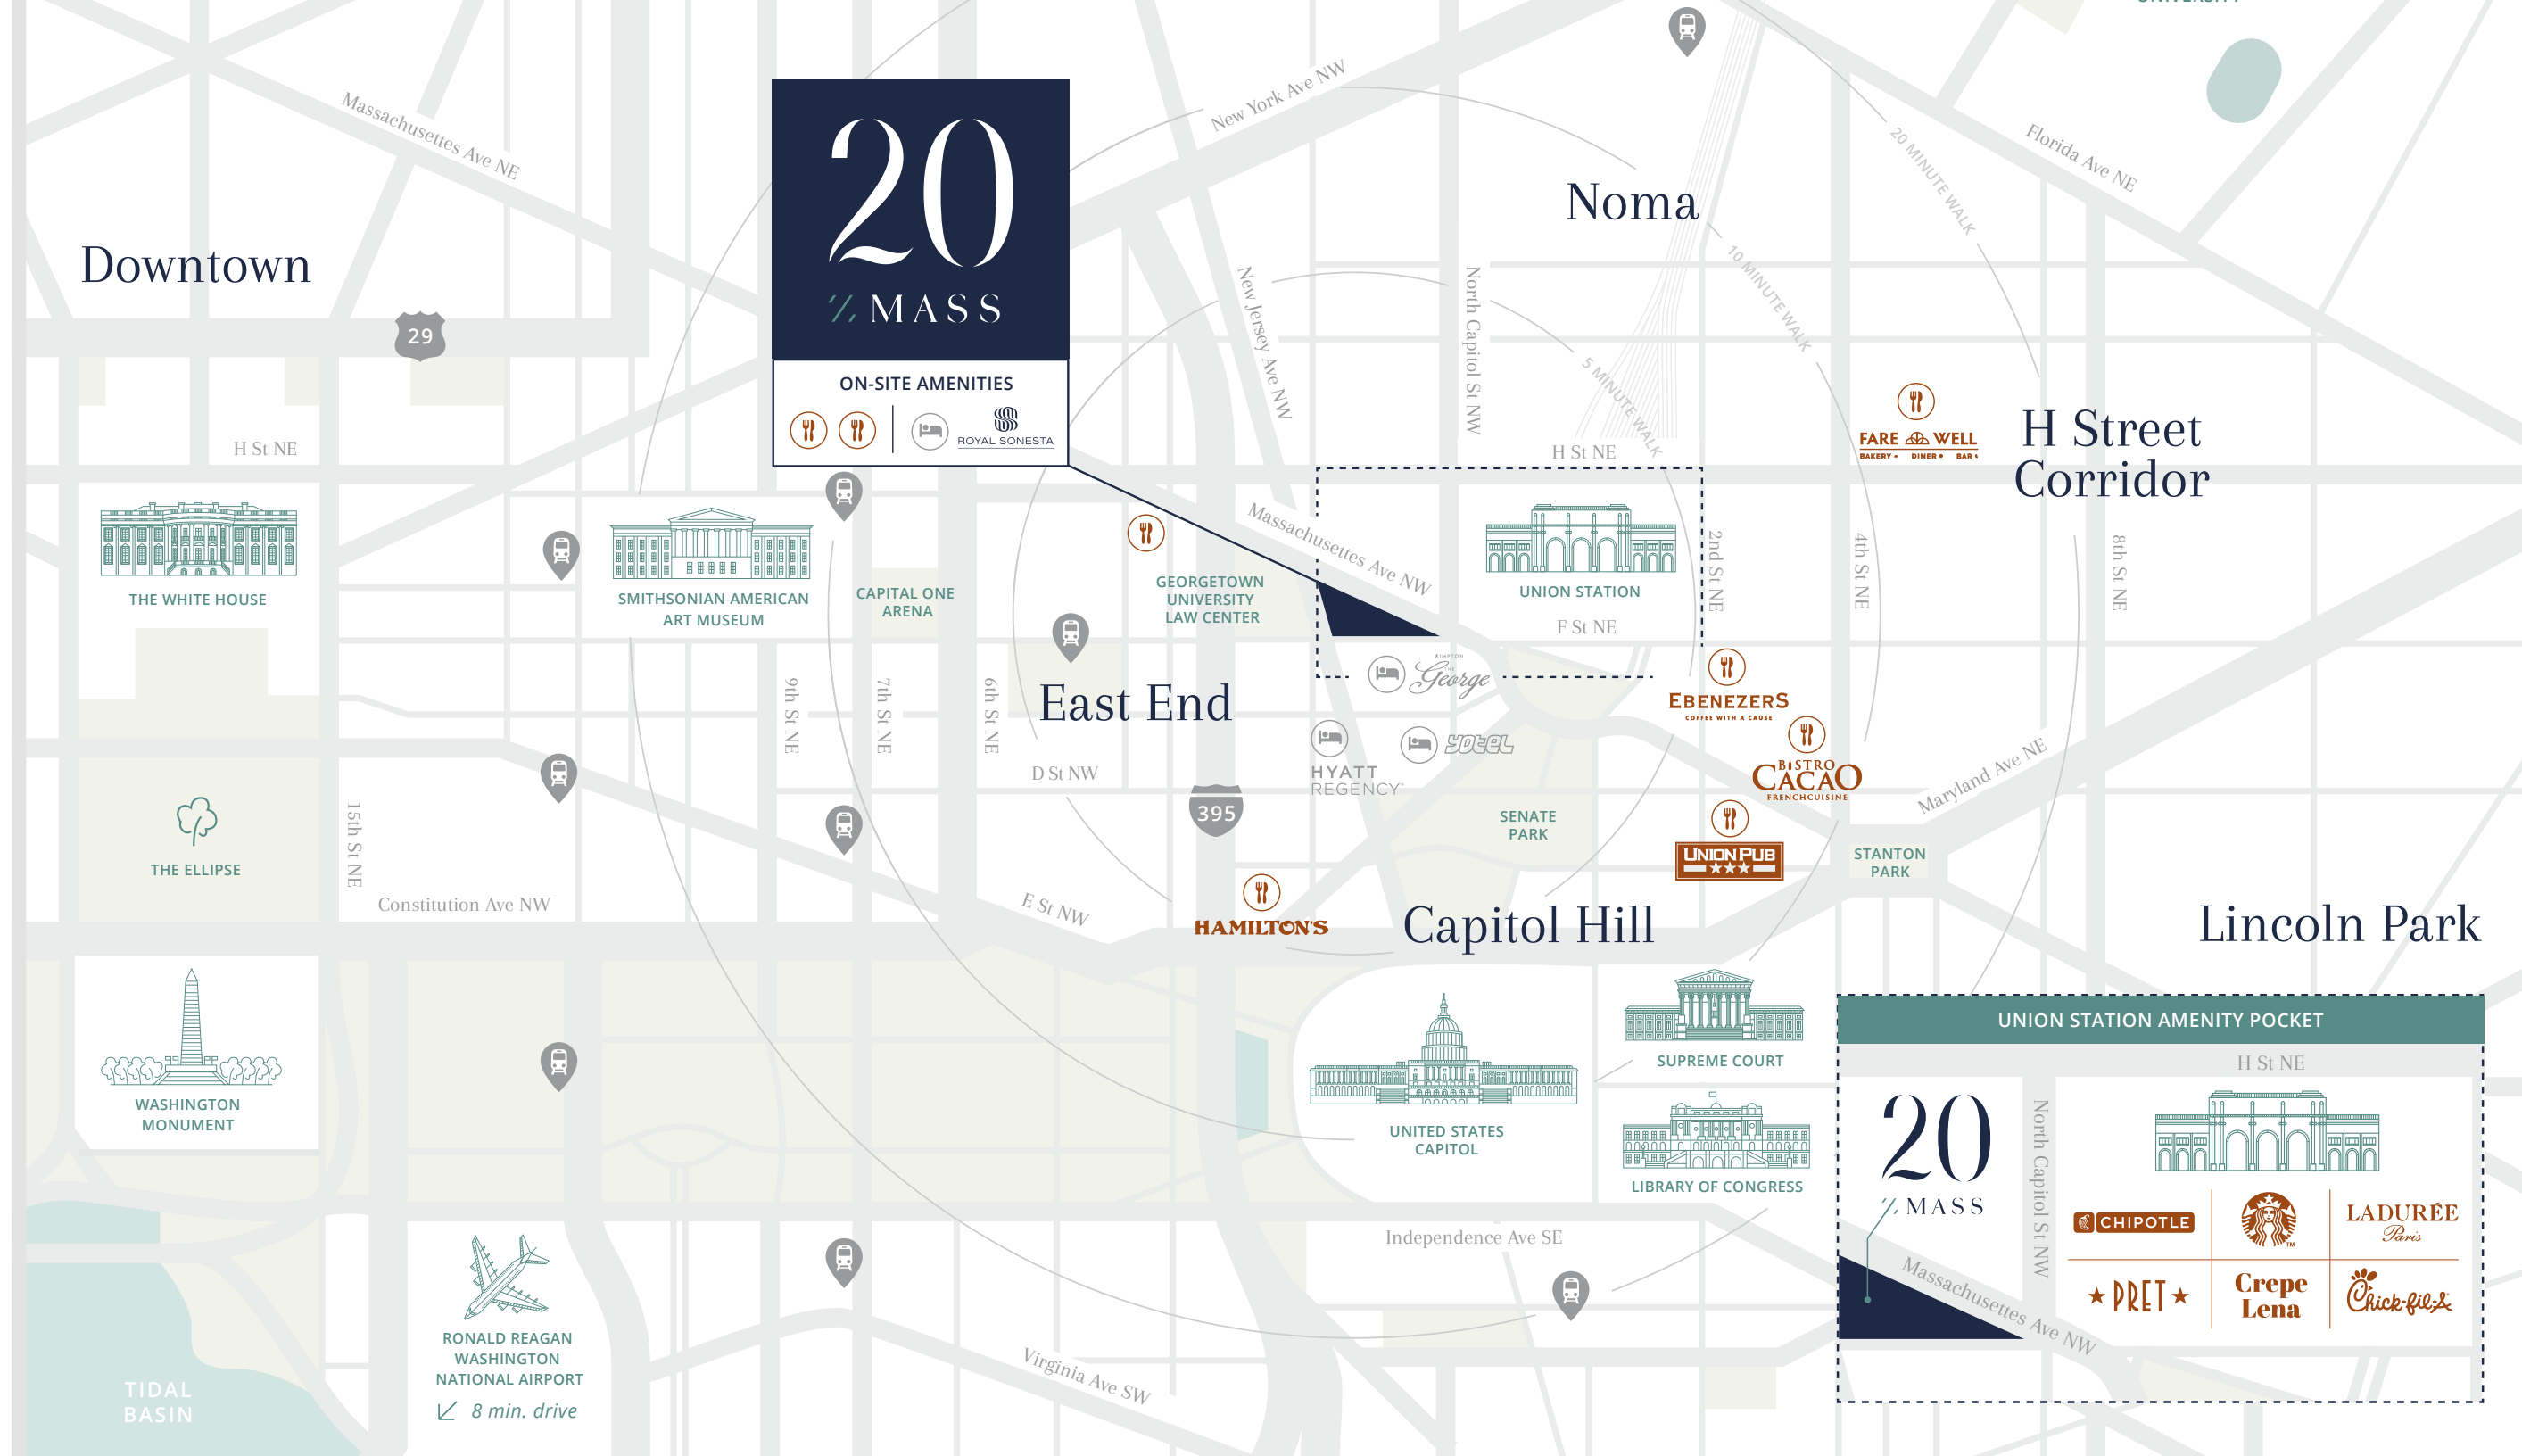

Map Your Walks

Powerfully positioned along Massachusetts Avenue, one of DC's most notable boulevards, reach the people and places that matter within a short walk.

Destination

Distance

Union Station	_____	3 min. walk
Georgetown University Law Center	_____	3 min. walk
Buchanan Field	_____	8 min. walk
United States Capitol	_____	10 min. walk
Supreme Court of the US	_____	10 min. walk

20

% MASS

ON-SITE AMENITIES

ROYAL SONESTA

UNION STATION AMENITY POCKET

20

% MASS

★ PRET ★