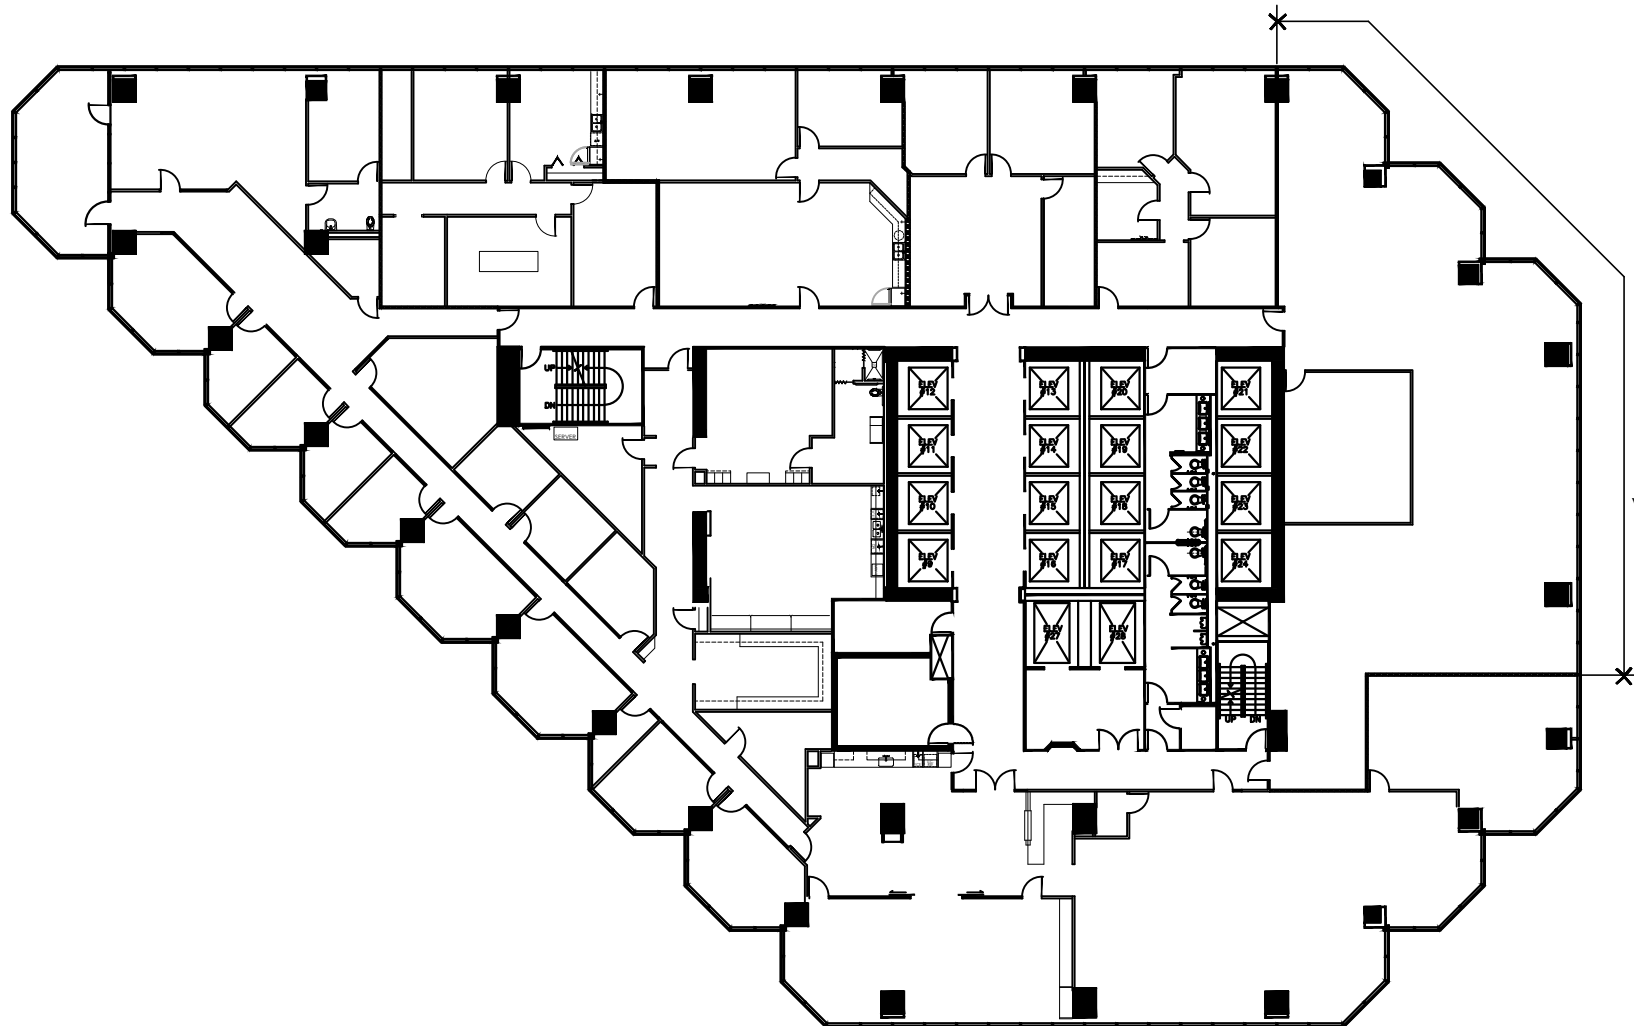

FLOOR PLAN  
19TH FLOOR

VACANT  
SUITE: 1950  
USF: 4,070  
RSF: 4,682