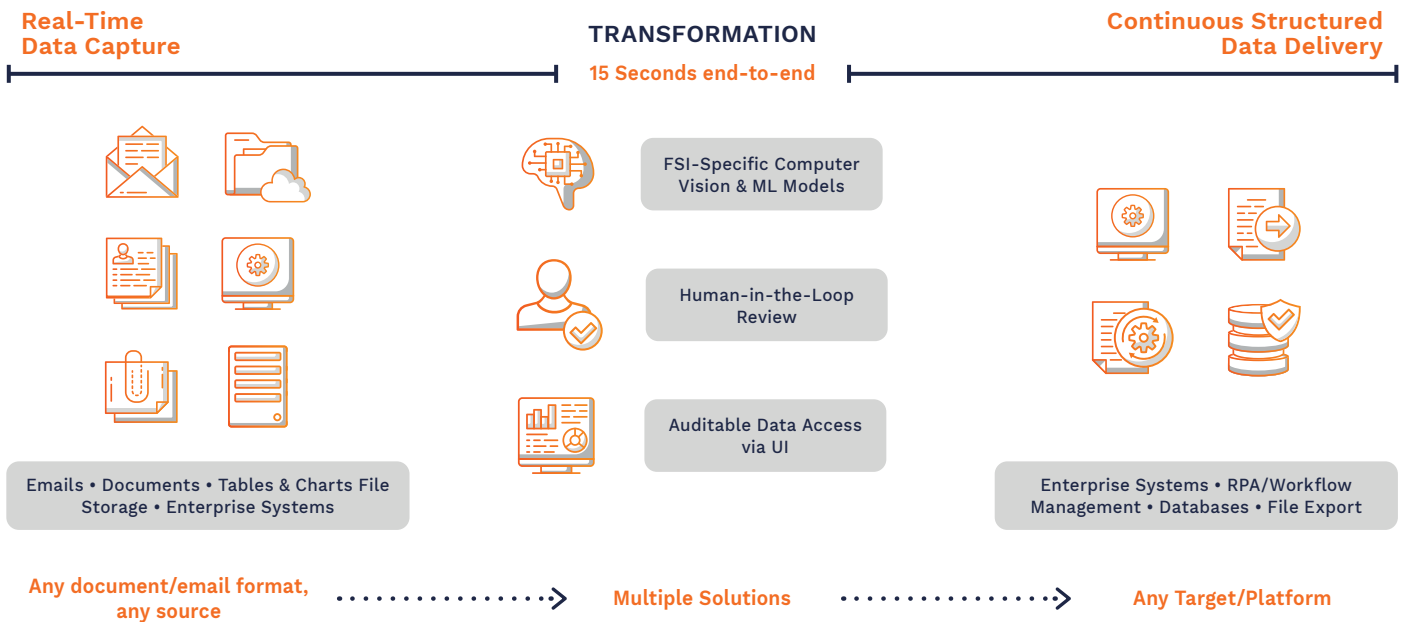

# Alkymi Data Inbox:

## Free unstructured data to accelerate and automate your operations

For financial services companies, extracting unstructured data is expensive and time-intensive, but even more costly to dismiss. Alkymi Data Inbox liberates data stuck in emails and documents with real-time, automated data extraction and powers workflows with clean, process-ready data. Place machine-learning and automation in the hands of your associates and analysts, and free their time for higher-value work.

## Easy-to-onboard, easy-to-use

Alkymi Data Inbox can be up and running at your organization in a matter of days, not weeks. And, you'll see higher efficiency and value immediately.

- User-friendly, intuitive UI that seamlessly slots into any data workflow.
- Use your own mapping logic and data labels for customized workflows.
- Work with your data immediately: view, filter, and receive alerts to optimize your work.
- Track the data back to its source and maintain auditability.

## Data workflows and alkymi solutions