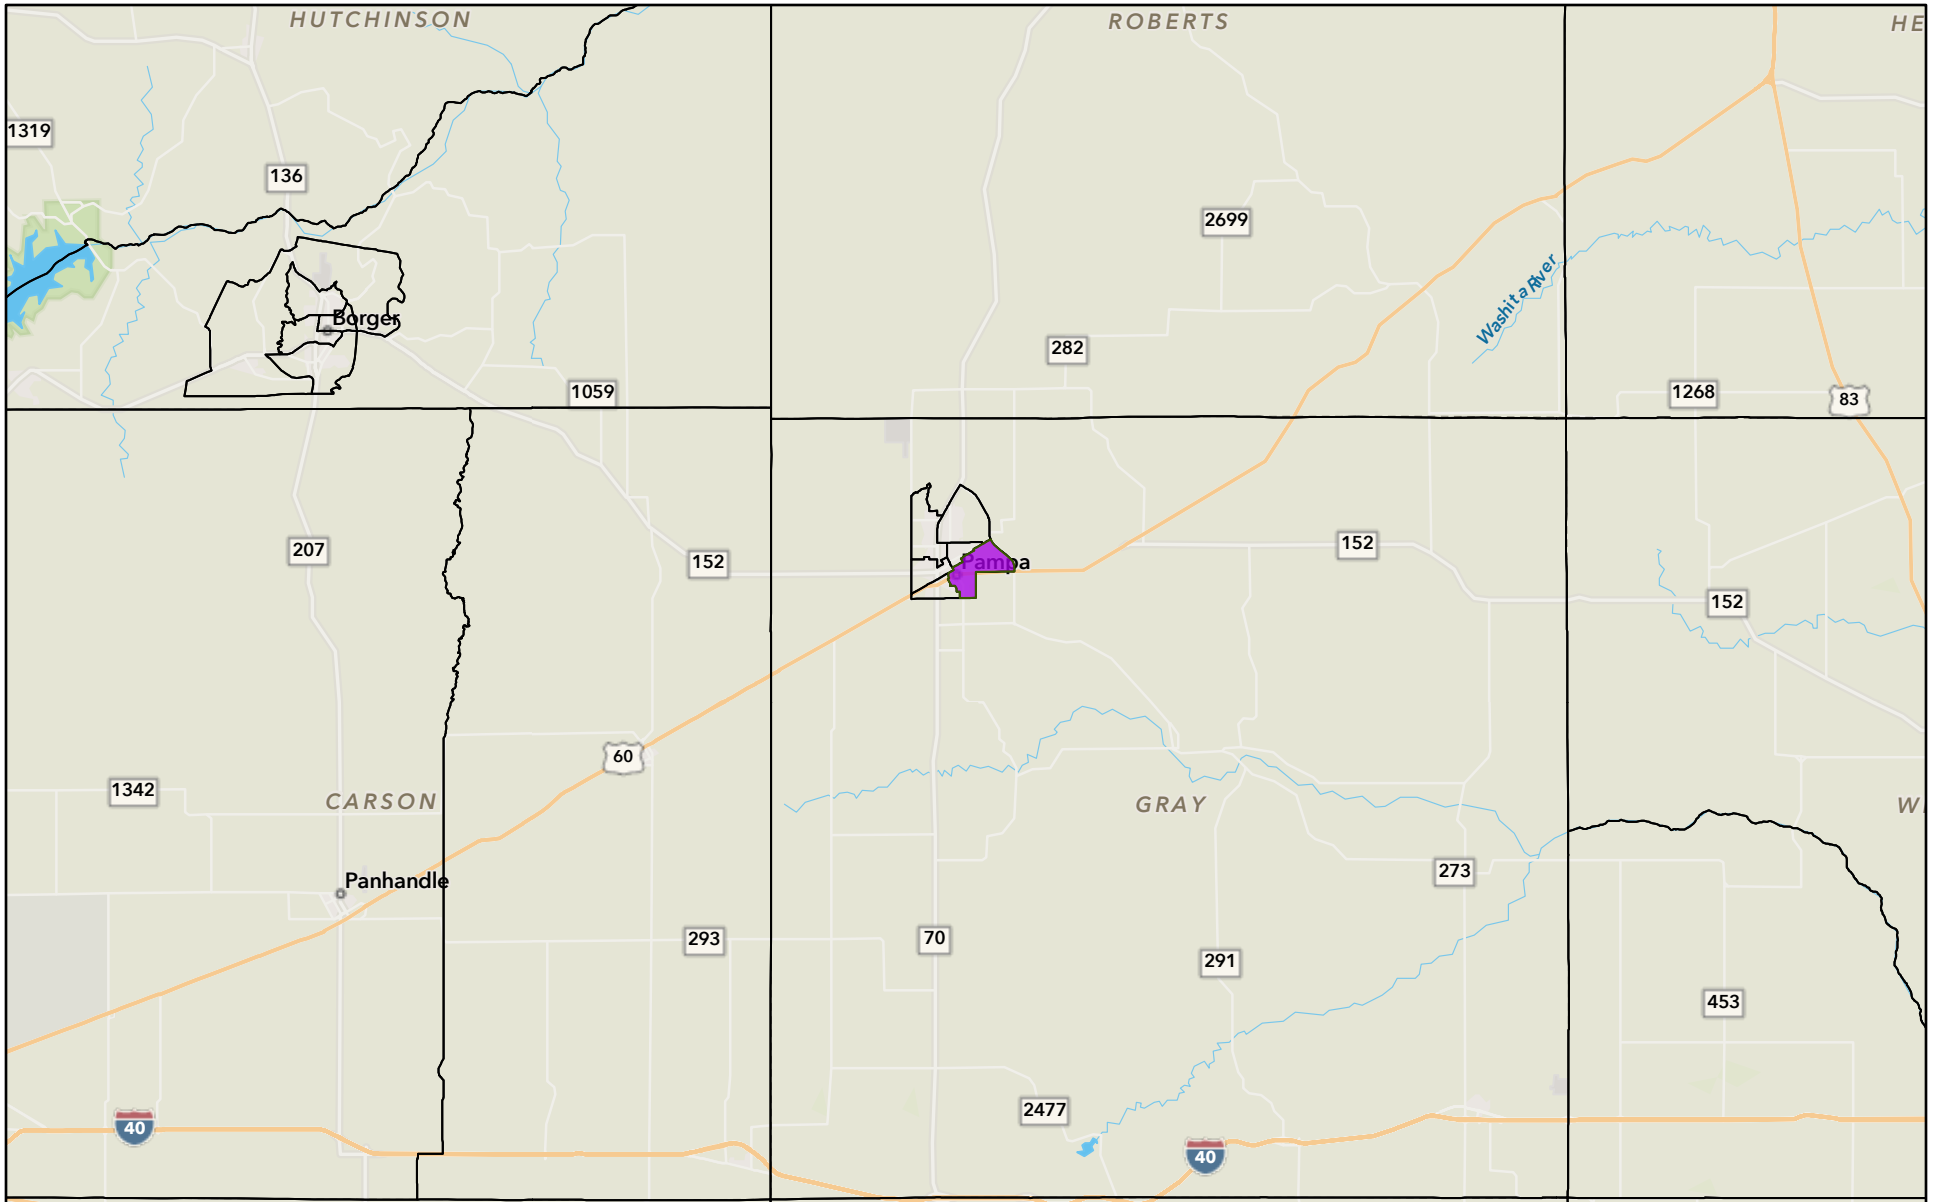

ArcGIS Web Map

4/20/2021, 1:15:44 PM

-  Texas Opportunity Zones
-  Texas Census Tracts

1:577,791

Texas Parks & Wildlife, Esri, HERE, Garmin, SafeGraph, FAO, METI/NASA,

Web AppBuilder for ArcGIS
Texas Parks & Wildlife, Esri, HERE, Garmin, SafeGraph, METI/NASA, USGS, EPA, NPS, USDA |