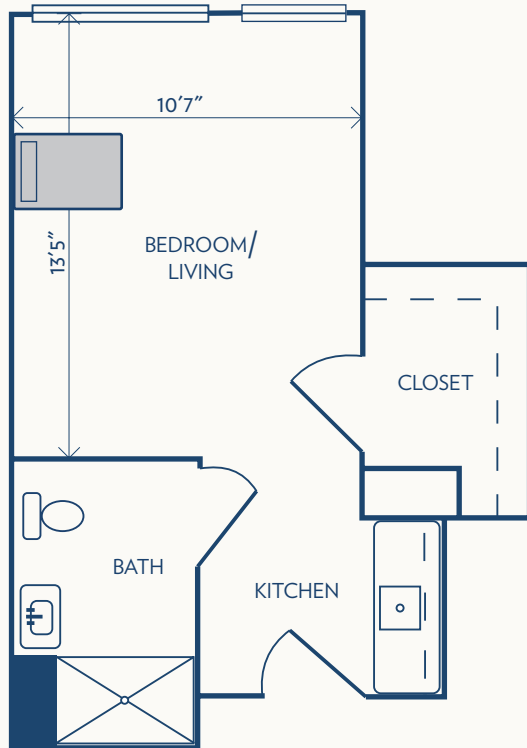

Floor plans may vary slightly and are not to scale.

## STUDIO

MEMORY CARE / 312 SQUARE FEET

## STUDIO DELUXE

MEMORY CARE / 397 SQUARE FEET

Floor plans may vary slightly and are not to scale.

## TWO BEDROOM COMPANION

MEMORY CARE / 509 SQUARE FEET