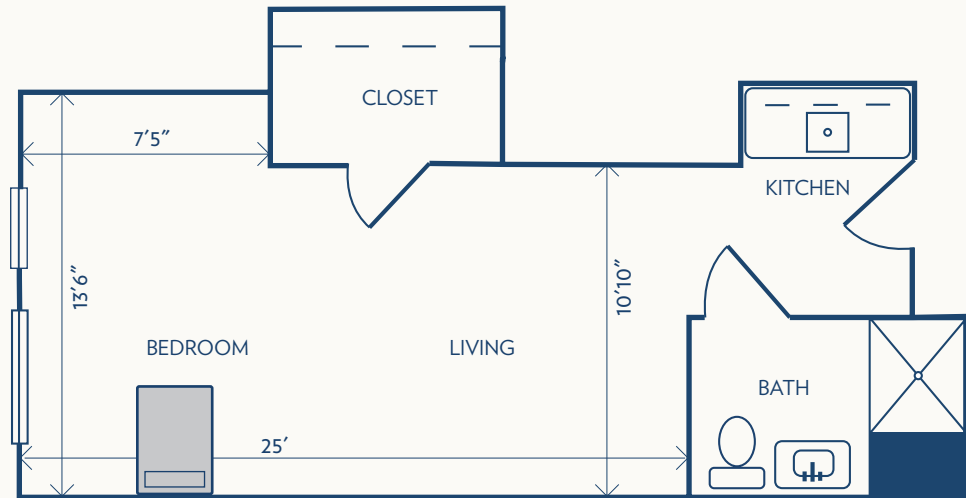

Floor plans may vary slightly and are not to scale.

## STUDIO

MEMORY CARE / 312 SQUARE FEET

## STUDIO DELUXE

MEMORY CARE / 397 SQUARE FEET

Floor plans may vary slightly and are not to scale.

## TWO BEDROOM COMPANION

MEMORY CARE / 509 SQUARE FEET