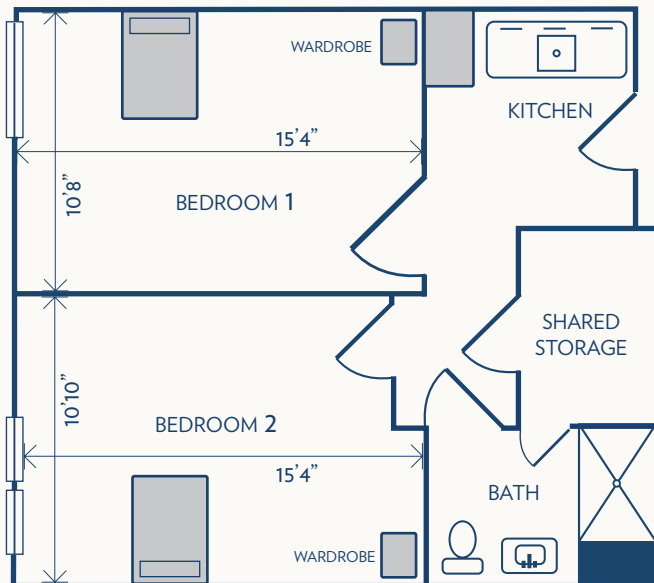

## STUDIO

MEMORY CARE / 312 SQUARE FEET

## STUDIO DELUXE

MEMORY CARE / 397 SQUARE FEET

Floor plans may vary slightly and are not to scale.

## TWO BEDROOM COMPANION

MEMORY CARE / 509 SQUARE FEET