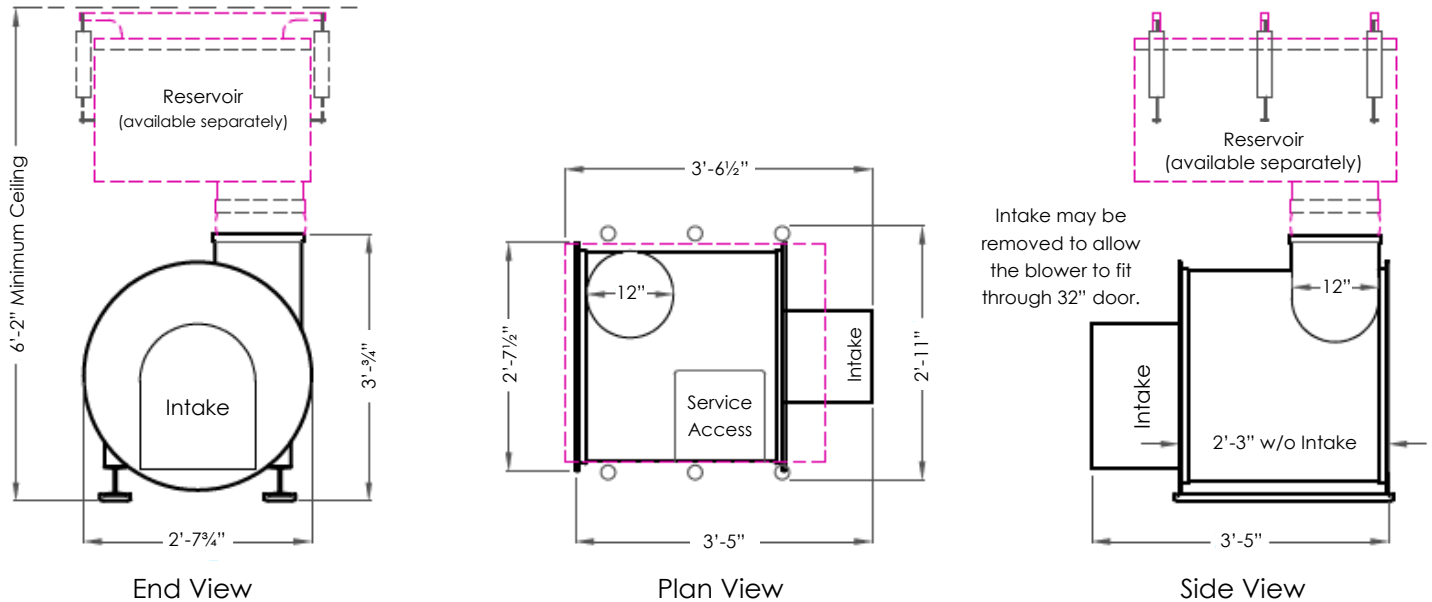

ELECTRIC ORGAN BLOWER COMPANY

3 hp Blower

Options include a Custom Enclosure (not included) with Baffle Intake, Blower Reservoirs, and/or Sound Traps. These items are recommended if the blower location is near or in an organ chamber.