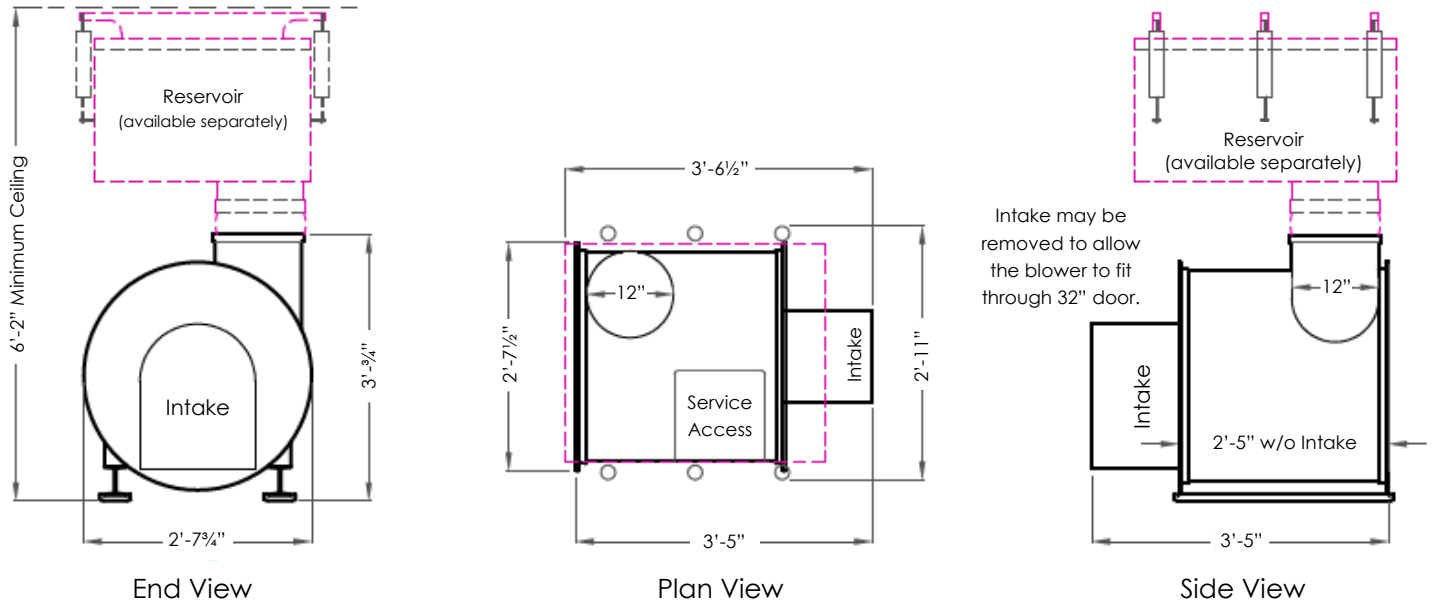

## 3 hp Blower

Options include a Custom Enclosure (not included) with Baffle Intake, Blower Reservoirs, and/or Sound Traps. These items are recommended if the blower location is near or in an organ chamber.