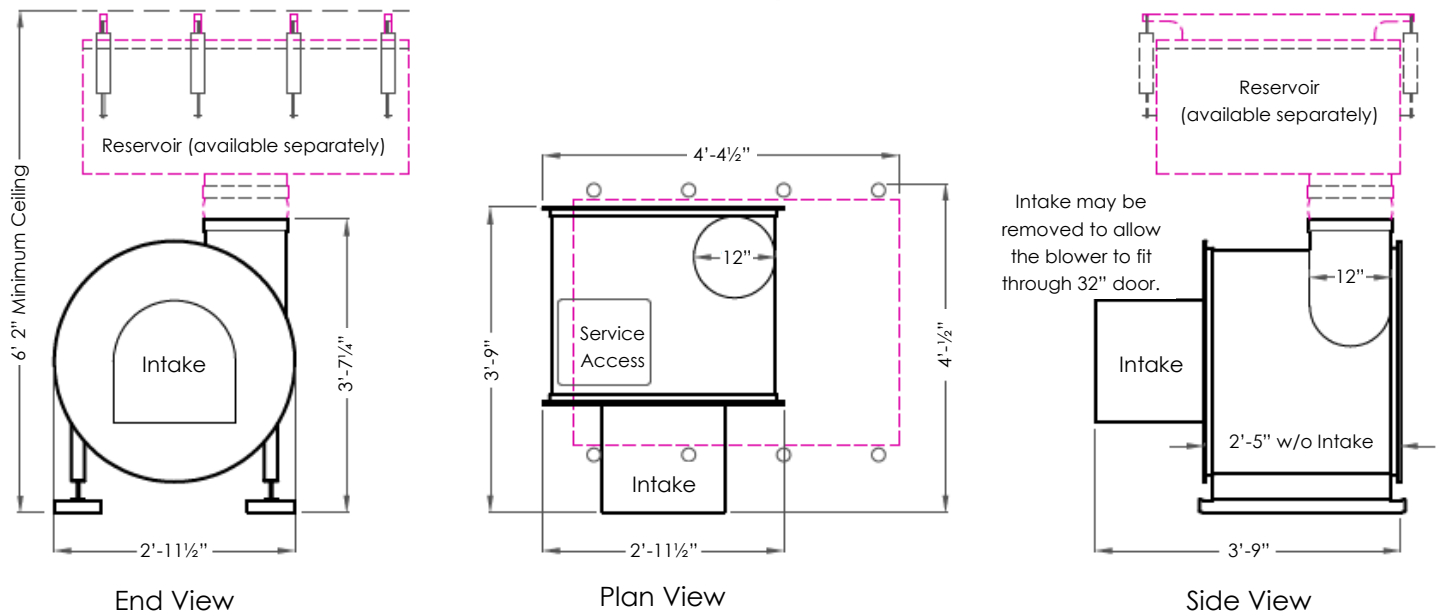

ELECTRIC ORGAN BLOWER COMPANY

5 hp Blower

Options include a Custom Enclosure (not included) with Baffle Intake, Blower Reservoirs, and/or Sound Traps. These items are recommended if the blower location is near or in an organ chamber.