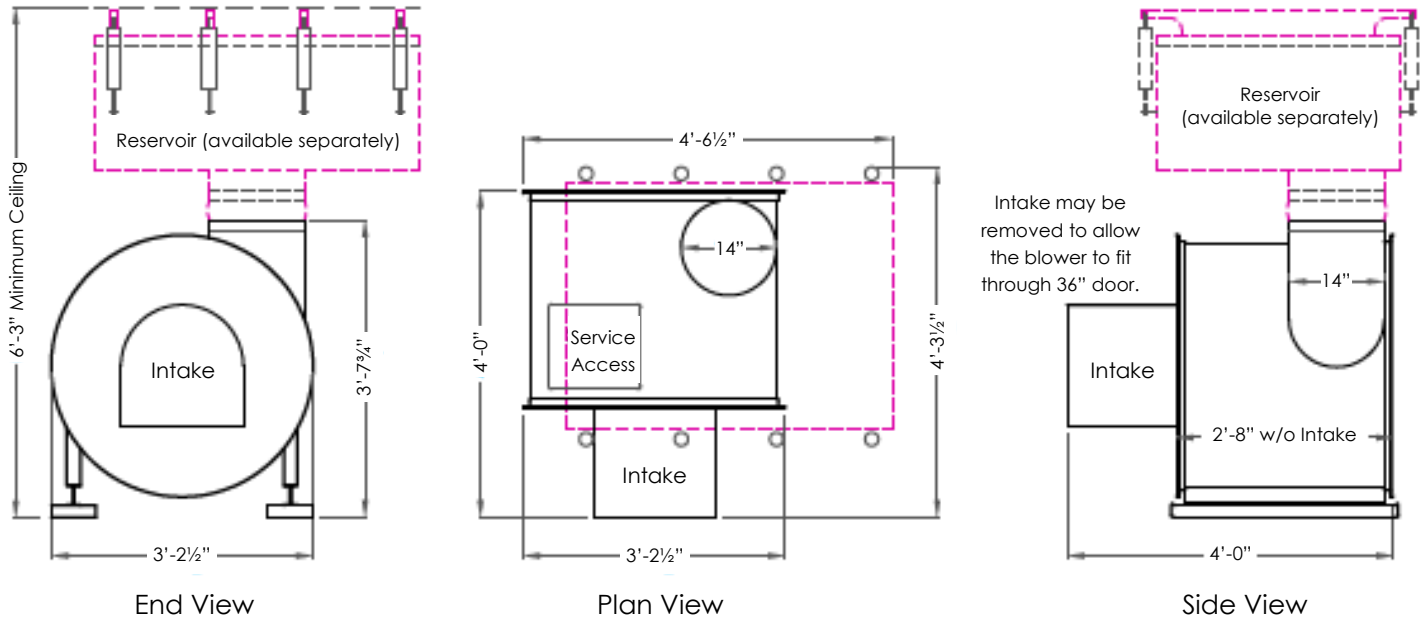

ELECTRIC ORGAN BLOWER COMPANY

10 hp Blower

Options include a Custom Enclosure (not included) with Baffle Intake, Blower Reservoirs, and/or Sound Traps. These items are recommended if the blower location is near or in an organ chamber.