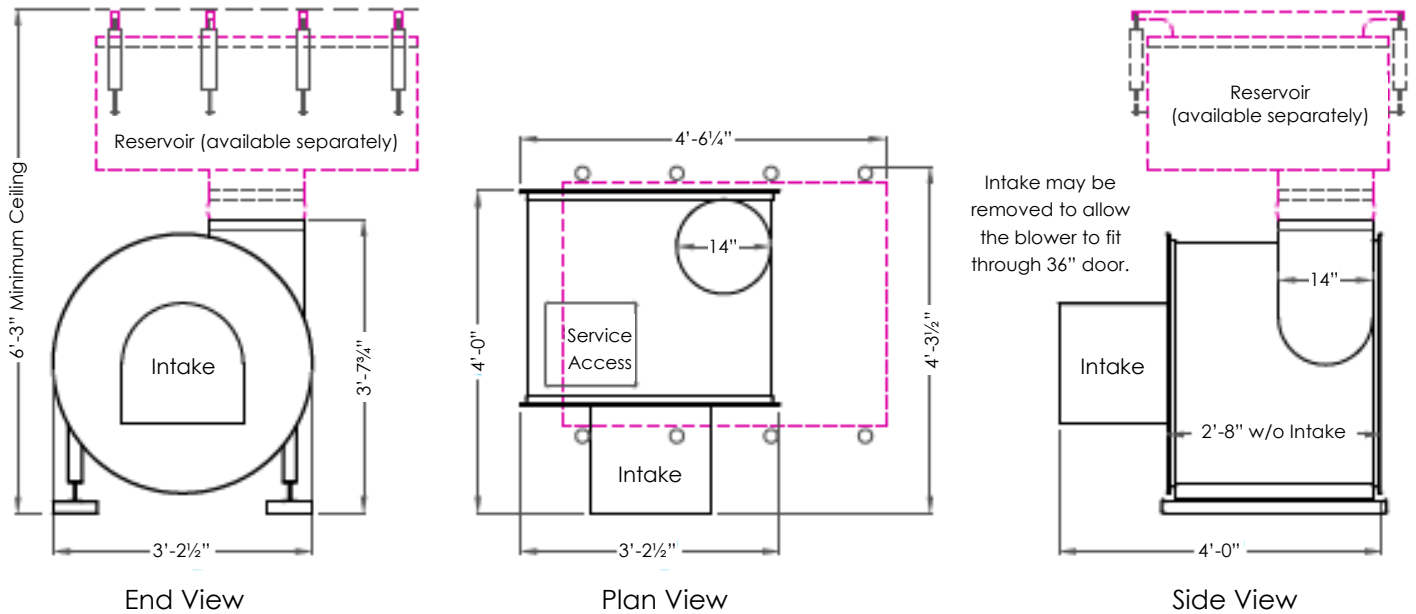

ELECTRIC ORGAN BLOWER COMPANY

7½ hp Blower

Options include a Custom Enclosure (not included) with Baffle Intake, Blower Reservoirs, and/or Sound Traps. These items are recommended if the blower location is near or in an organ chamber.