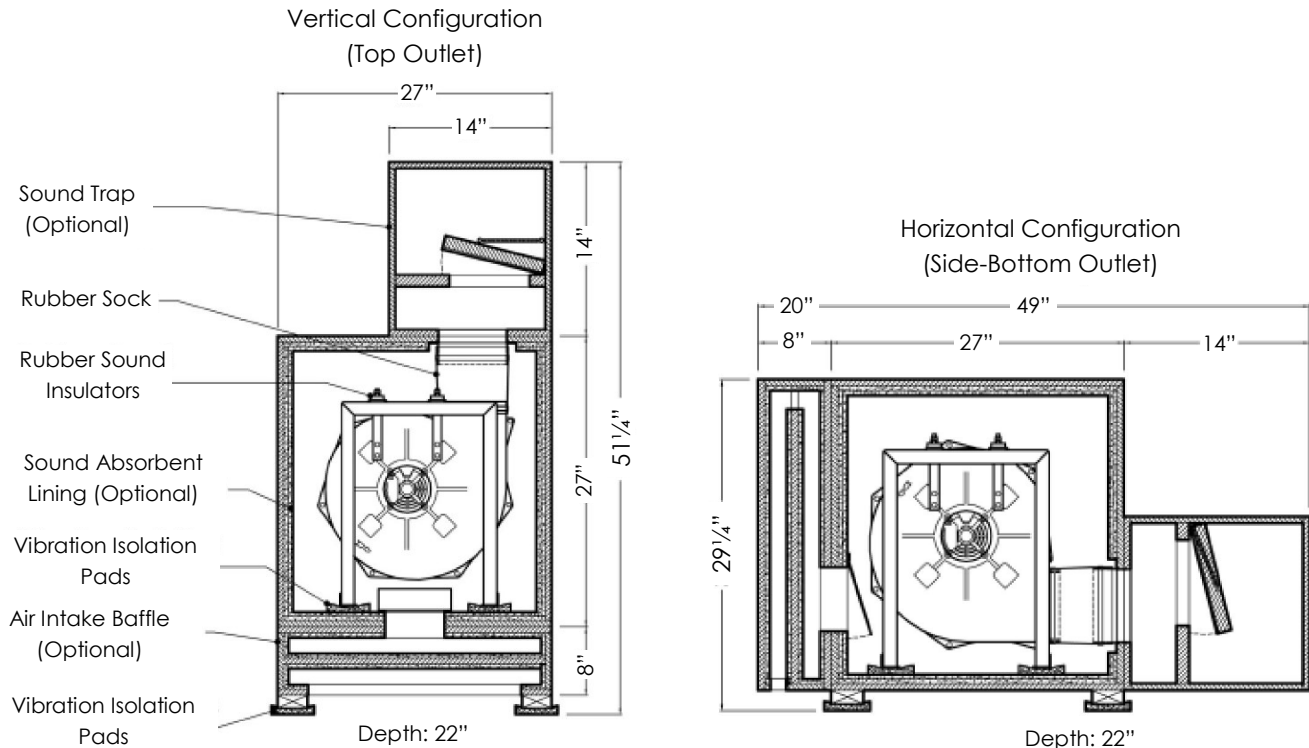

ELECTRIC ORGAN BLOWER COMPANY

$\frac{1}{2}$  -  $\frac{3}{4}$  hp Blowers  
Enclosure Included  
Available in Single-Phase or 3-Phase

Additional options include Sound-Deadening Liner, Baffle Intake, Sound Trap. These items are recommended if the blower location is near or in an organ chamber.