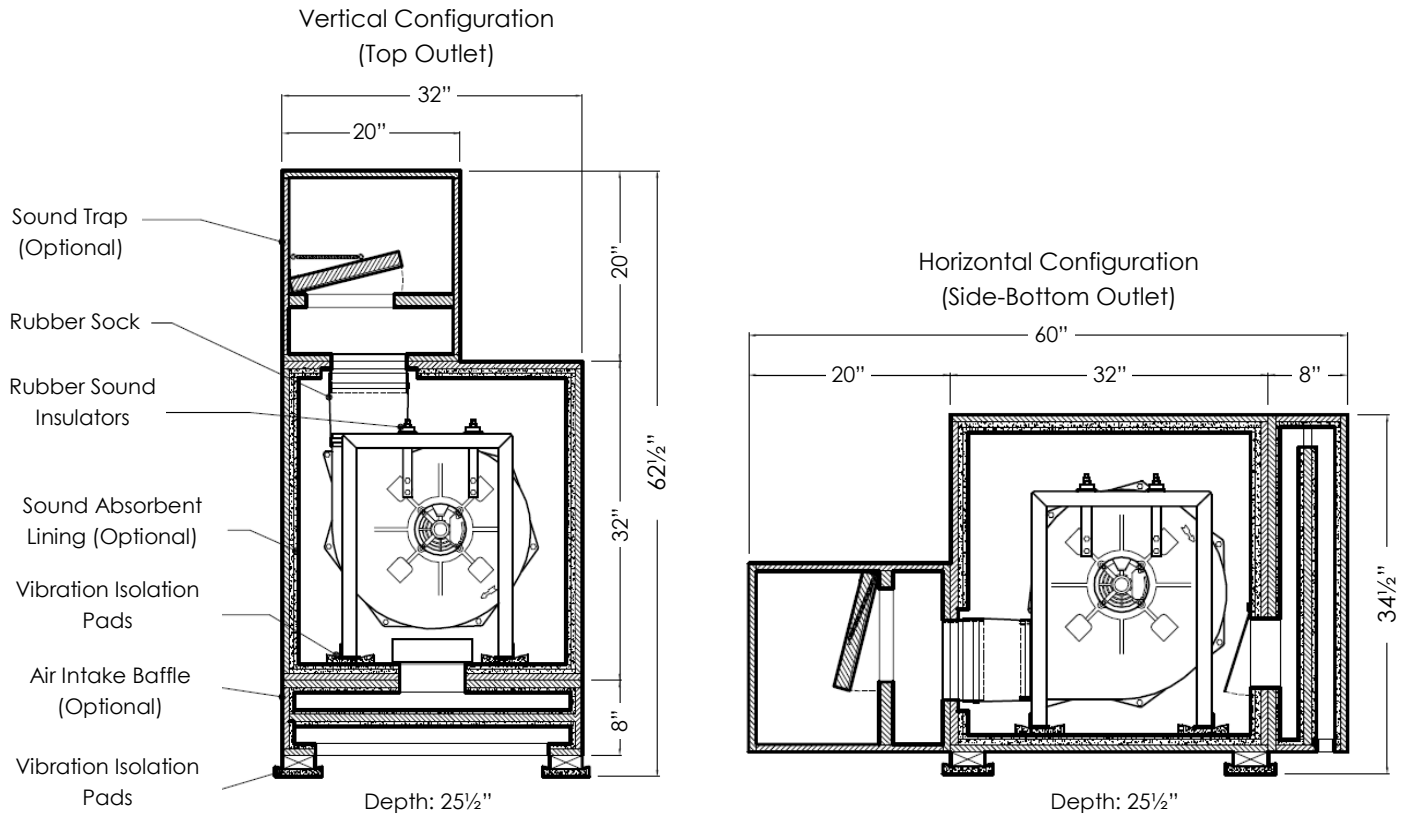

ELECTRIC ORGAN BLOWER COMPANY

1, 1½, & 2 hp Blowers

Options include Sound-Deadening Liner, Baffle Intake, Sound Trap. These items are recommended if the blower location is near or in an organ chamber.

Blower reservoirs are also available.