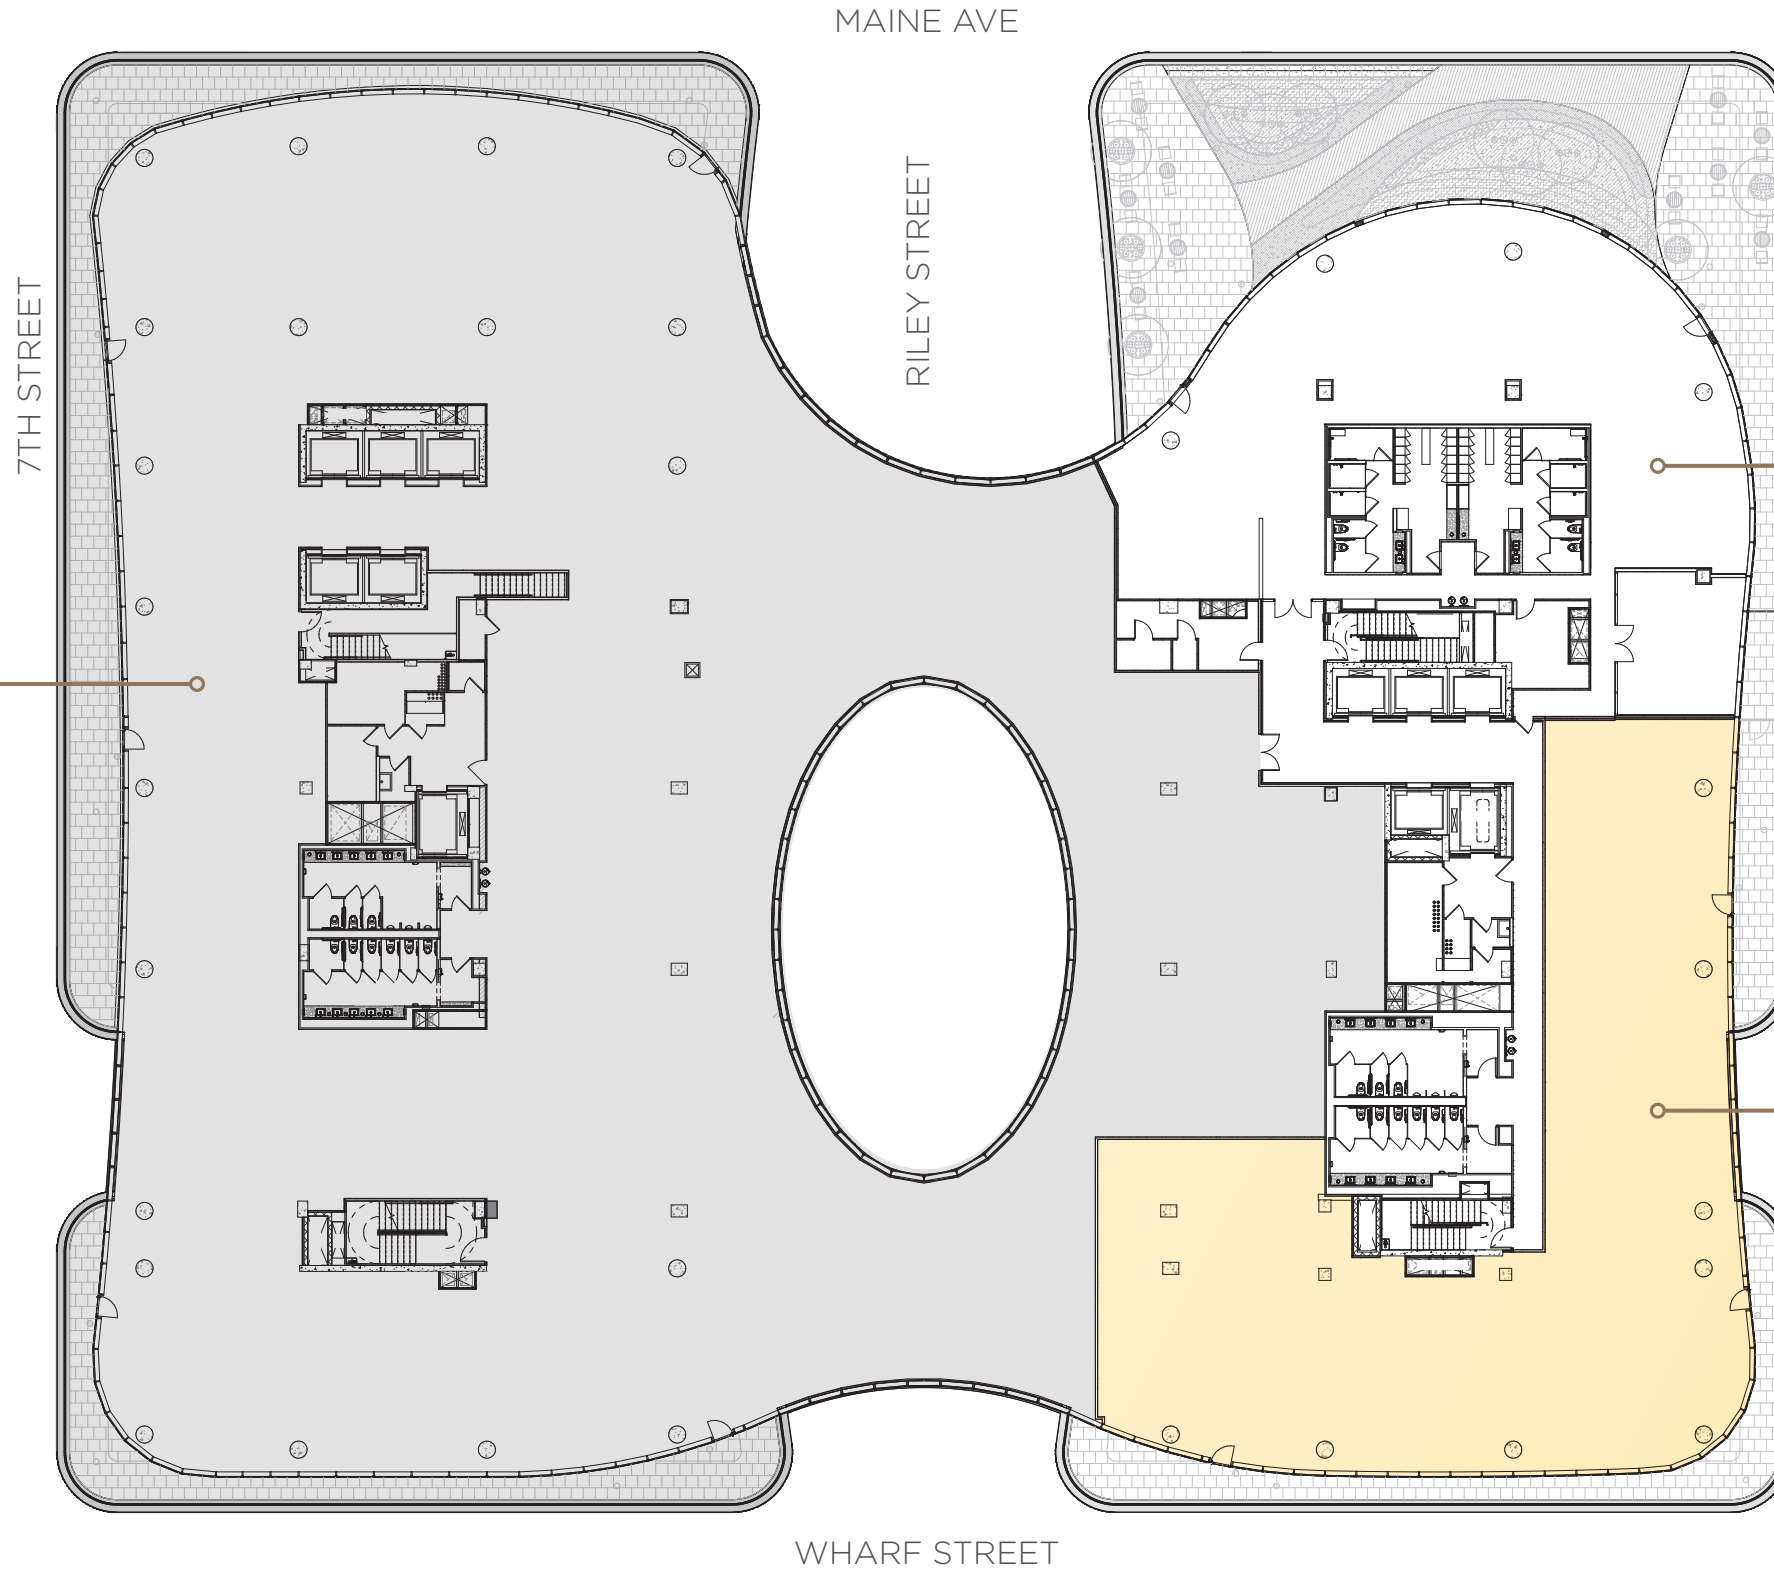

# Floor 2

680  
MAINE

LEASED

FITNESS CENTER

670  
MAINE

9,252 SF