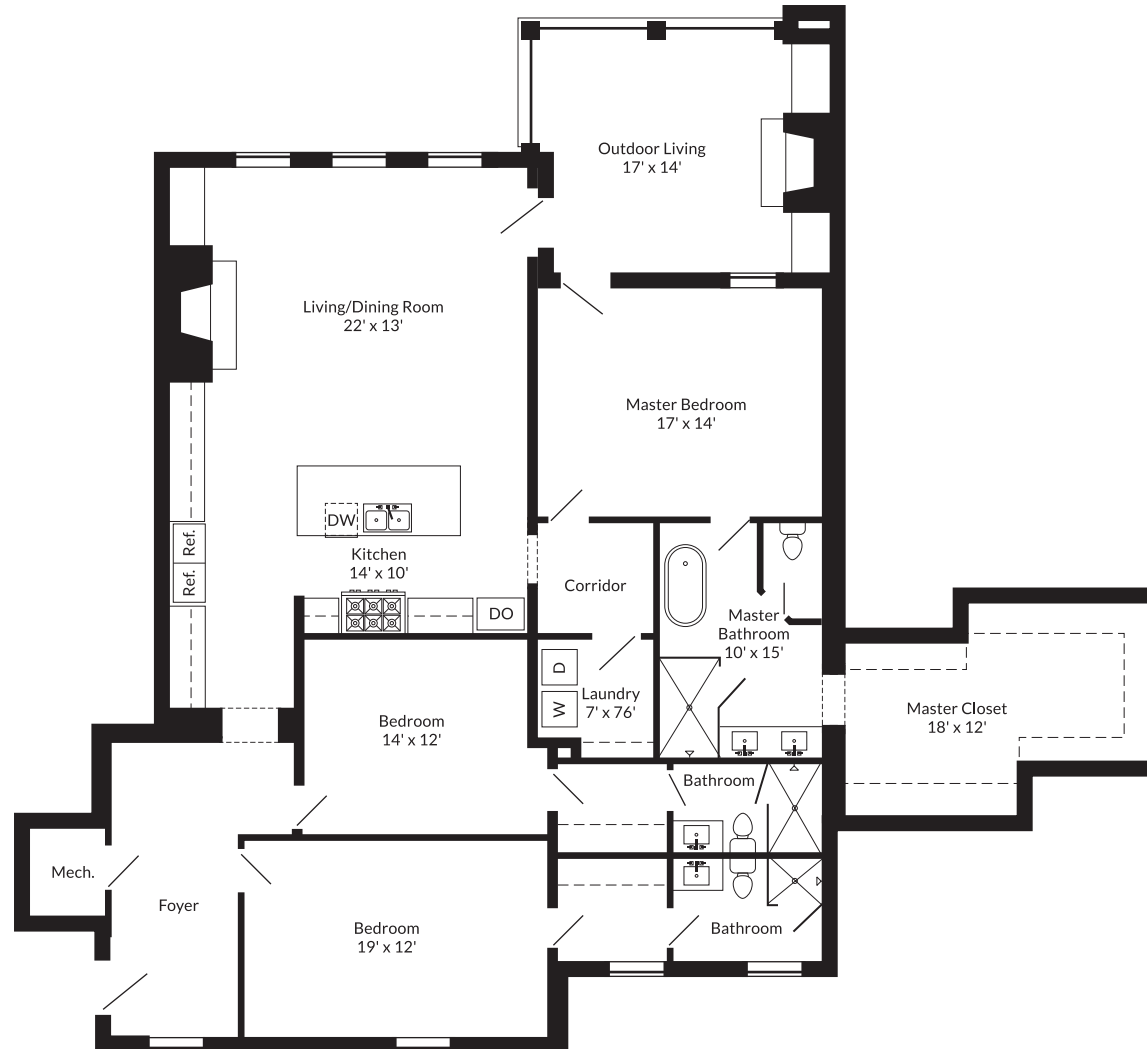

2C

UPPER LEVEL

Bedrooms: 3

Bathrooms: 3

THE
Arlington

HISTORIC FRANKLIN

2,689 SF	Indoor Living Area: 2,388 SF	Outdoor Covered: 301 SF
-----------------	-------------------------------------	--------------------------------

Square footage and measurements as indicated on plan are approximate.

arlingtonwestmain.com | bernie@d9development.com