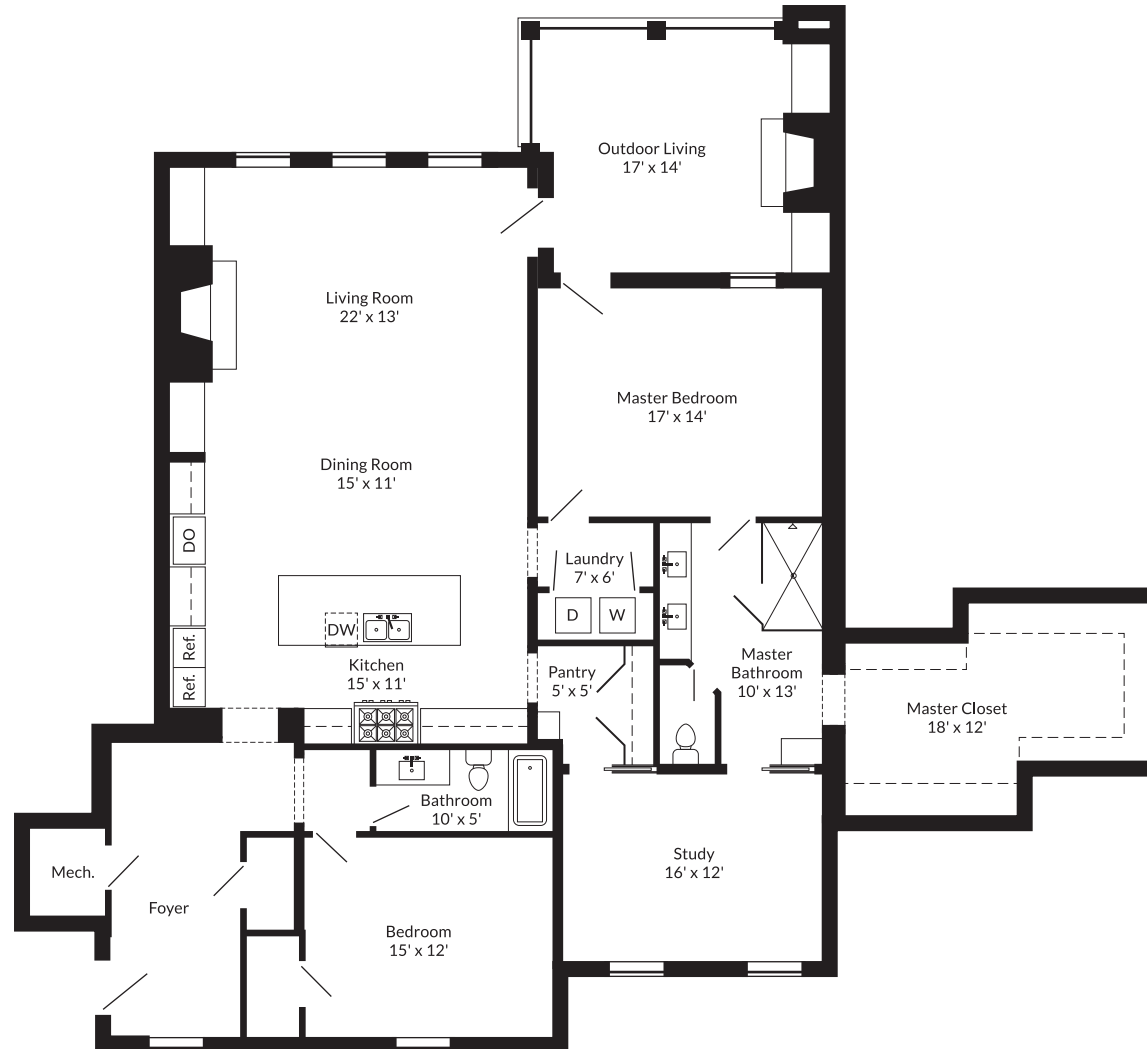

2C

UPPER LEVEL

Bedrooms: 2 + Study

Bathrooms: 2

THE
Arlington
—
HISTORIC FRANKLIN

2,689 SF	Indoor Living Area: 2,388 SF	Outdoor Covered: 301 SF
-----------------	-------------------------------------	--------------------------------

Square footage and measurements as indicated on plan are approximate.

arlingtonwestmain.com | bernie@d9development.com