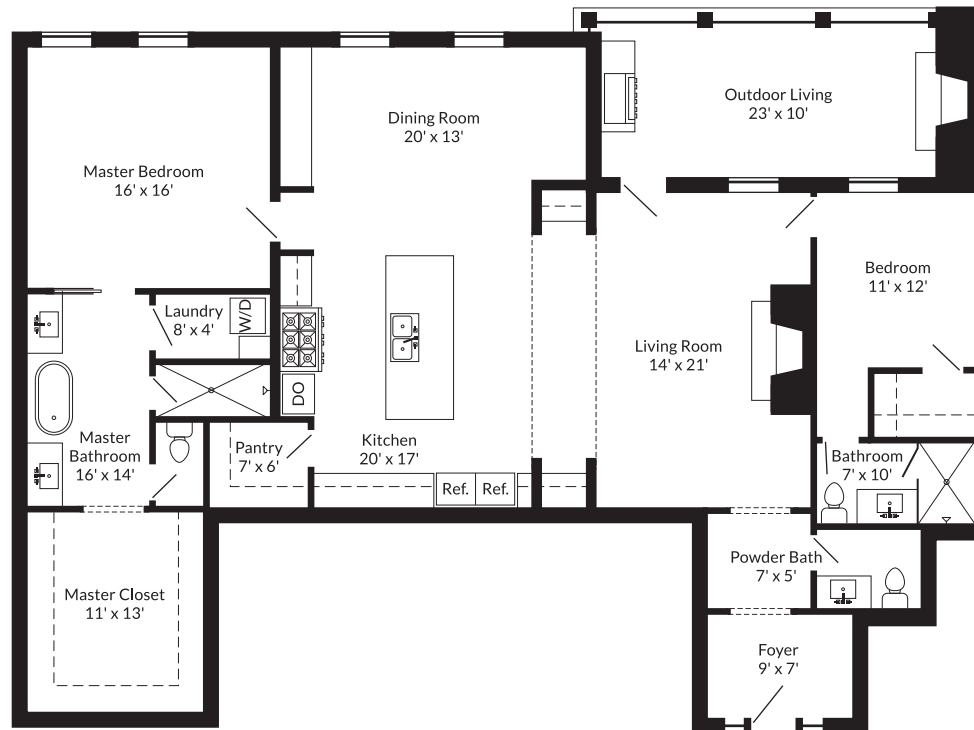

1B

GROUND LEVEL

Bedrooms: 2

Bathrooms: 2.5

THE
Arlington

HISTORIC FRANKLIN

2,477 SF	Indoor Living Area: 2,177 SF	Outdoor Covered: 300 SF
-----------------	-------------------------------------	--------------------------------

Square footage and measurements as indicated on plan are approximate.

arlingtonwestmain.com | bernie@d9development.com