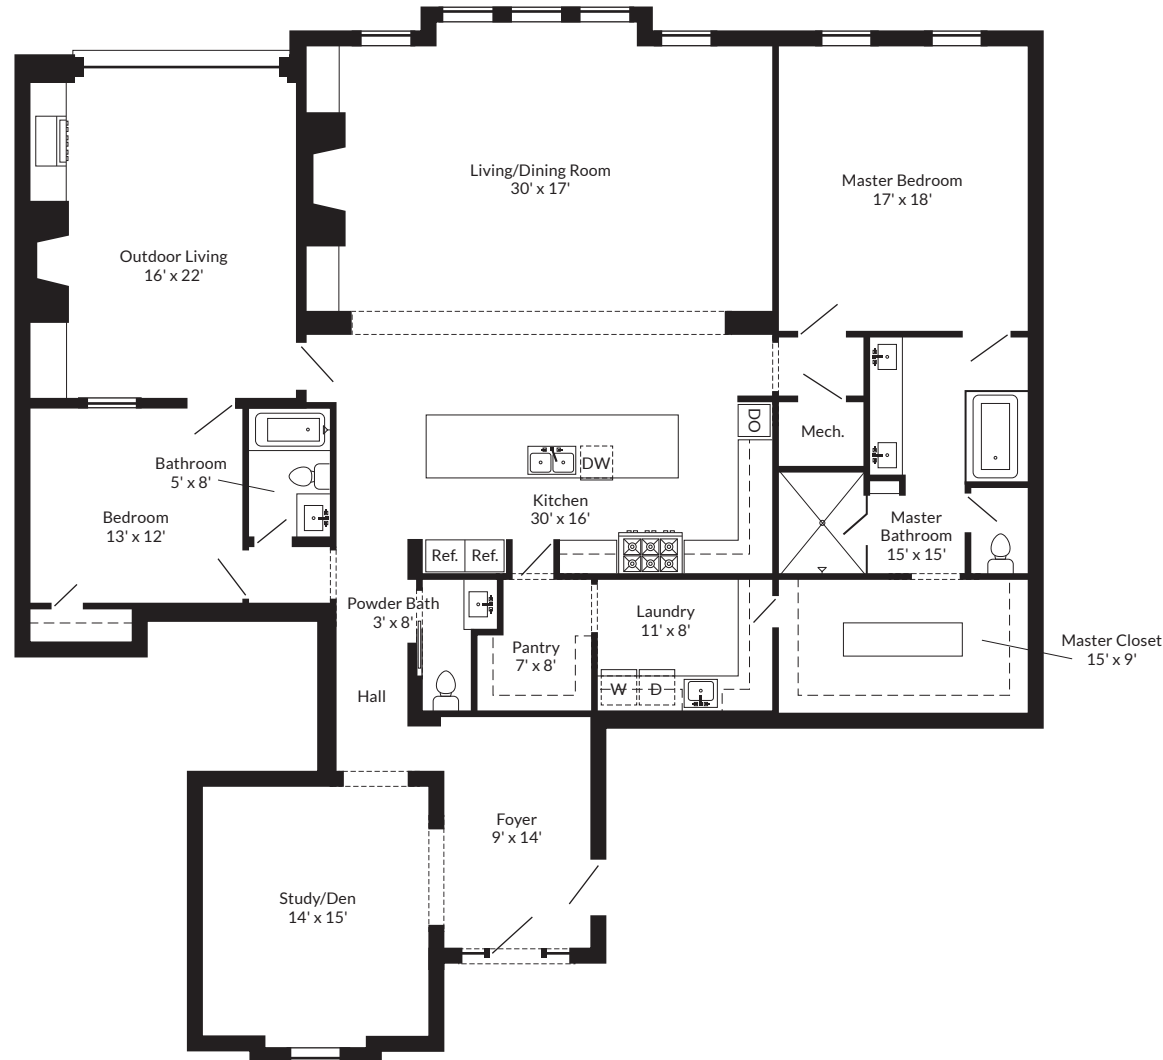

# 1D

## GROUND LEVEL

Bedrooms: 2 + Study/Den

Bathrooms: 2.5

THE  
**Arlington**

HISTORIC FRANKLIN

**3,163 SF**

Indoor Living Area: 2,784 SF

Outdoor Covered: 379 SF

*Square footage and measurements as indicated on plan are approximate.*

[arlingtonwestmain.com](http://arlingtonwestmain.com) | [bernie@d9development.com](mailto:bernie@d9development.com)