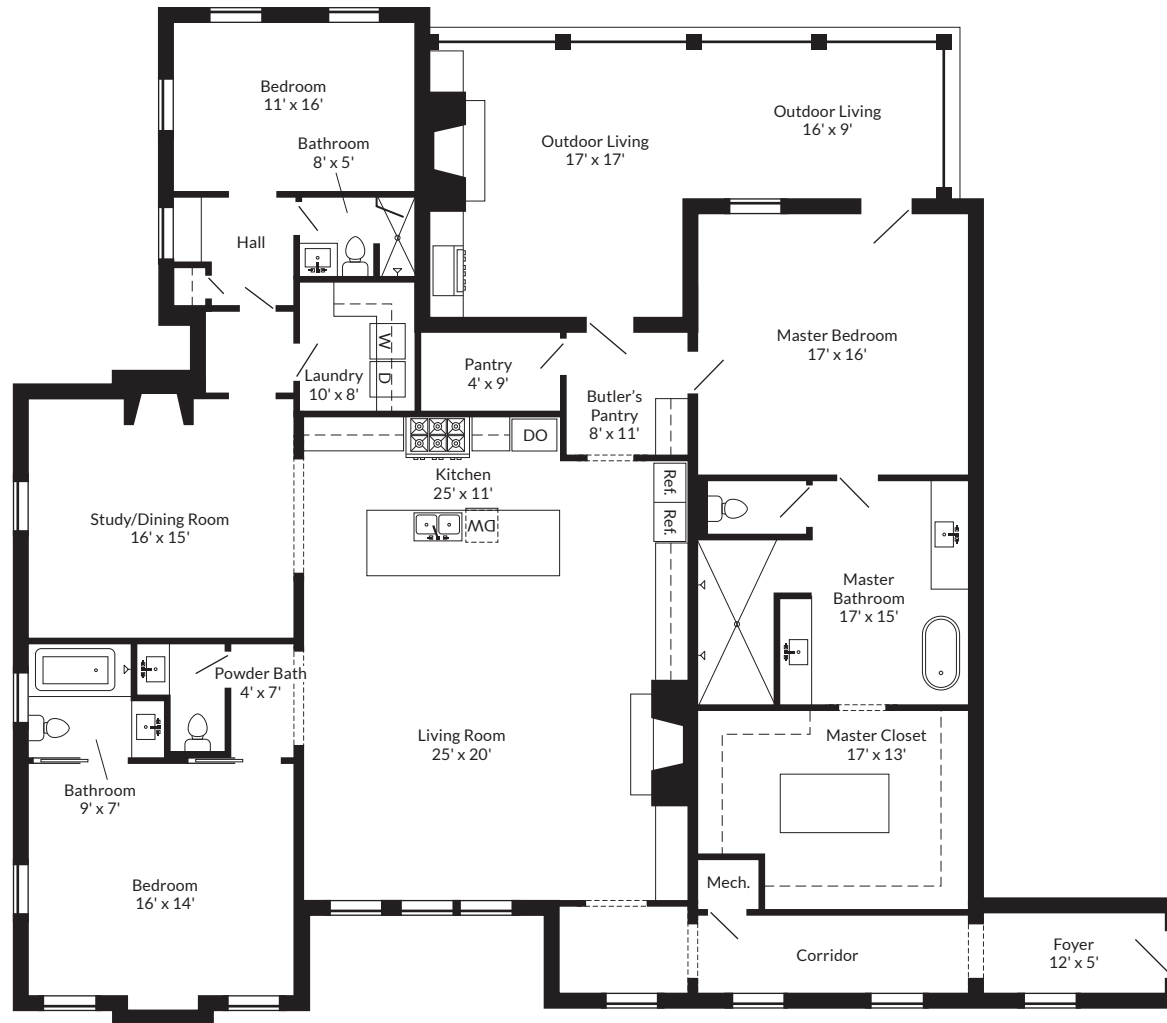

2A

UPPER LEVEL

Bedrooms: 3 + Study/Den

Bathrooms: 3.5

THE
Arlington

HISTORIC FRANKLIN

3,771 SF	Indoor Living Area: 3,248 SF	Outdoor Covered (Side): 523 SF
-----------------	-------------------------------------	---------------------------------------

Square footage and measurements as indicated on plan are approximate.

arlingtonwestmain.com | bernie@d9development.com