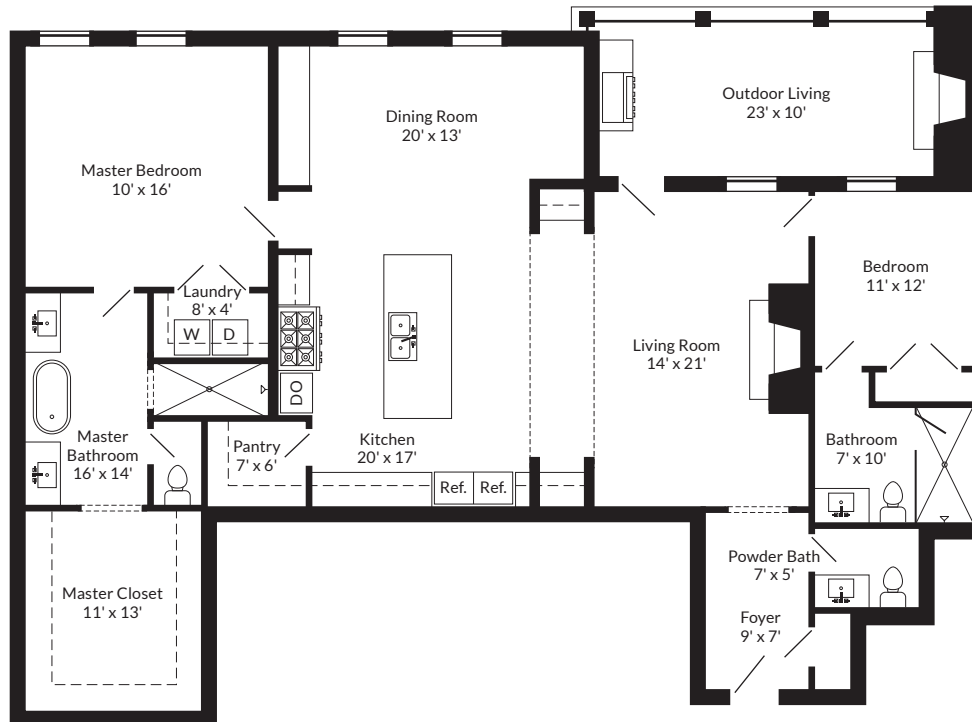

2B

UPPER LEVEL

Bedrooms: 2

Bathrooms: 2.5

THE
Arlington

HISTORIC FRANKLIN

2,446 SF	Indoor Living Area: 2,146 SF	Outdoor Covered: 300 SF
-----------------	-------------------------------------	--------------------------------

Square footage and measurements as indicated on plan are approximate.

arlingtonwestmain.com | bernie@d9development.com