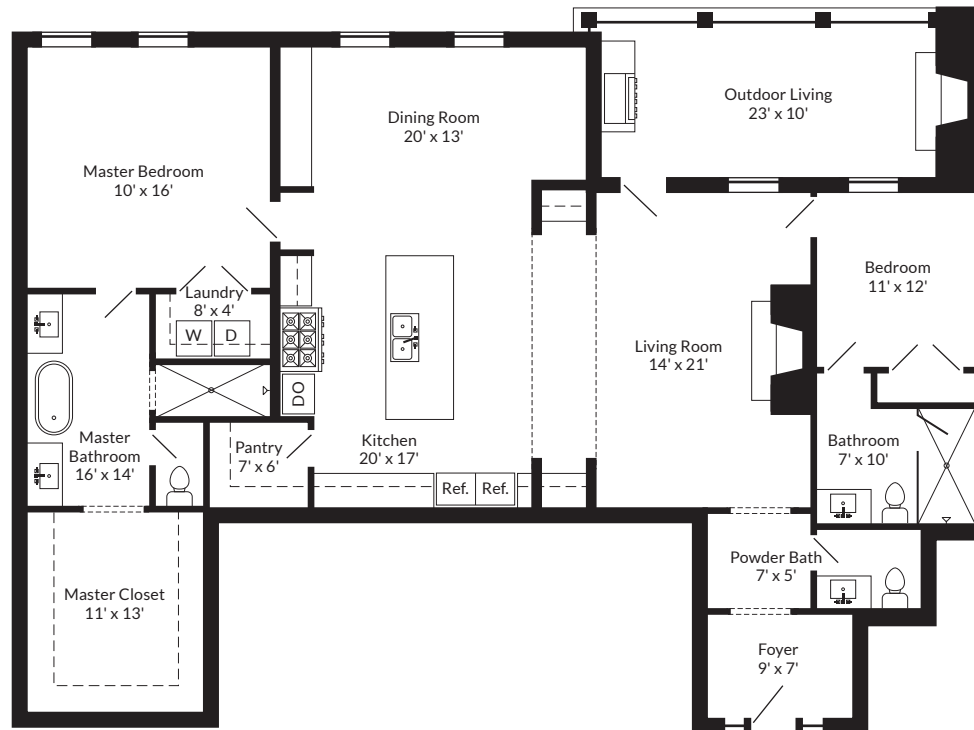

1B

GROUND LEVEL

Bedrooms: 2

Bathrooms: 2.5

THE
Arlington

HISTORIC FRANKLIN

2,477 SF	Indoor Living Area: 2,177 SF	Outdoor Covered: 300 SF
-----------------	-------------------------------------	--------------------------------

Square footage and measurements as indicated on plan are approximate.

arlingtonwestmain.com | bernie@d9development.com