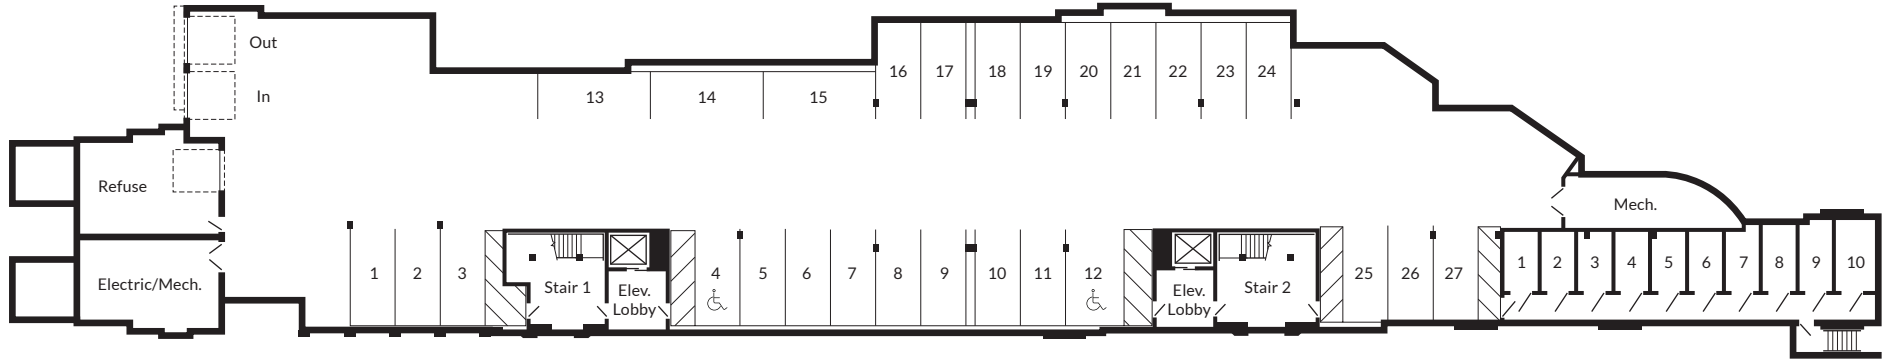

Parking/Storage

BELOW GROUND LEVEL

THE
Arlington
—
HISTORIC FRANKLIN

Dedicated Spaces: 27	Storage Units: 10
----------------------	-------------------

Square footage and measurements as indicated on plan are approximate.