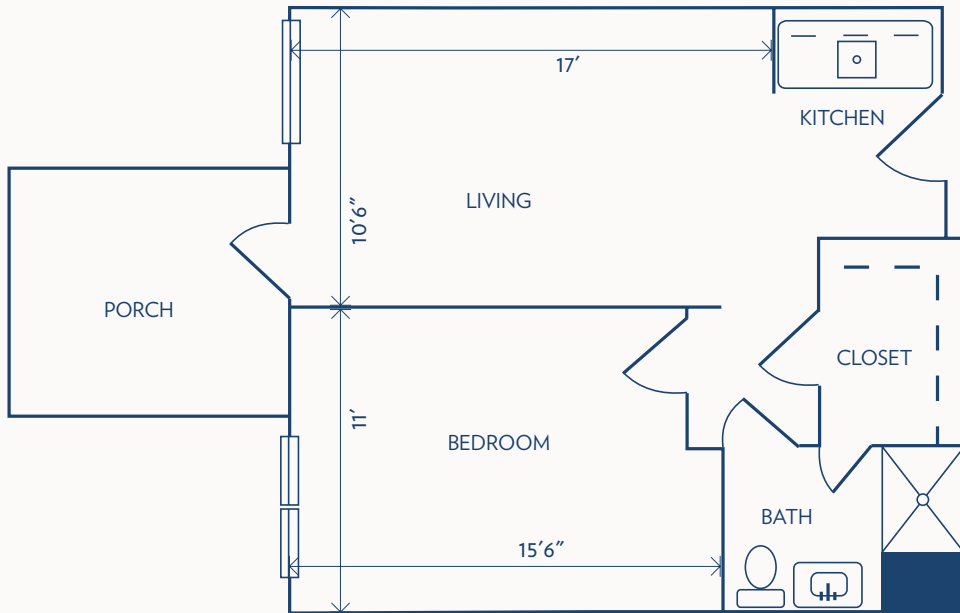

Floor plans may vary slightly and are not to scale.

BETHESDA GARDENS

a Bethesda Senior Living Community

STUDIO

ASSISTED LIVING / 295 SQUARE FEET

STUDIO DELUXE

ASSISTED LIVING / 370 SQUARE FEET

Floor plans may vary slightly and are not to scale.

BETHESDA GARDENS

a Bethesda Senior Living Community

ONE BEDROOM

ASSISTED LIVING / 510 SQUARE FEET

TWO BEDROOM

ASSISTED LIVING / 595 SQUARE FEET