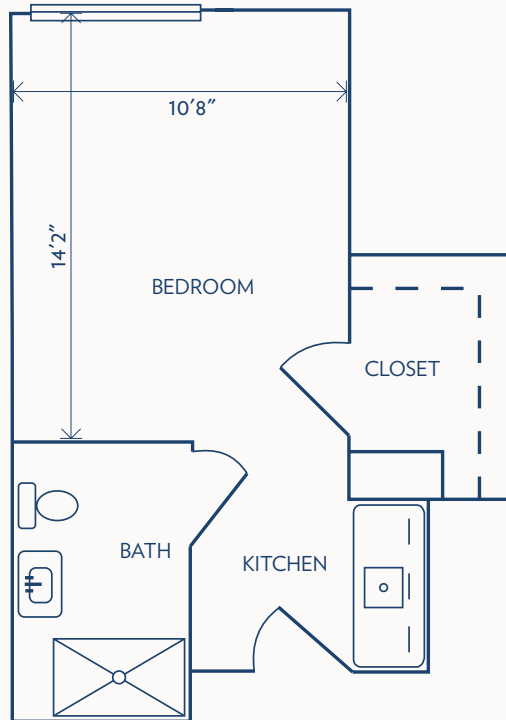

Floor plans may vary slightly and are not to scale.

BETHESDA GARDENS

a Bethesda Senior Living Community

STUDIO

ASSISTED LIVING / 295 SQUARE FEET

STUDIO DELUXE

ASSISTED LIVING / 370 SQUARE FEET

Floor plans may vary slightly and are not to scale.

BETHESDA GARDENS

a Bethesda Senior Living Community

ONE BEDROOM

ASSISTED LIVING / 510 SQUARE FEET

TWO BEDROOM

ASSISTED LIVING / 595 SQUARE FEET