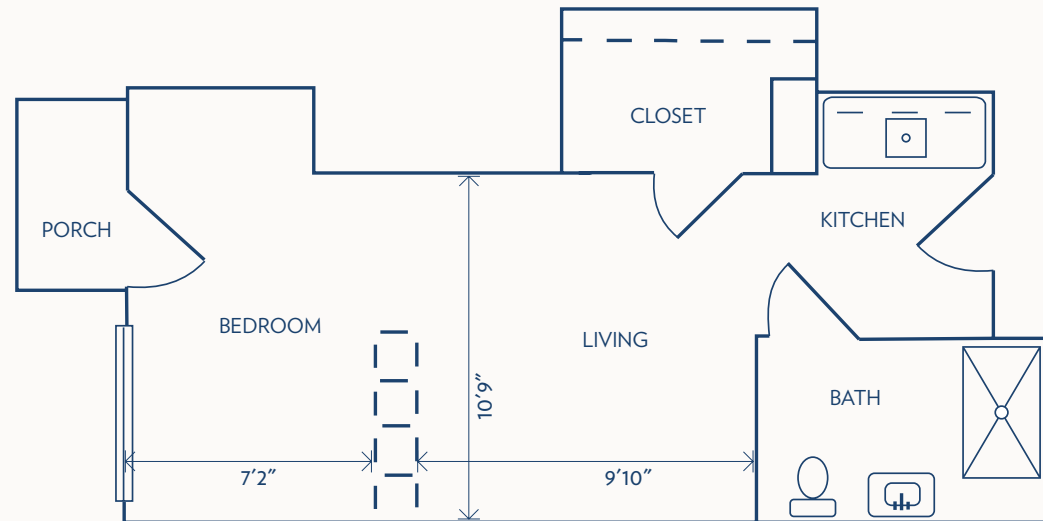

Floor plans may vary slightly and are not to scale.

BETHESDA GARDENS

a Bethesda Senior Living Community

STUDIO

ASSISTED LIVING / 295 SQUARE FEET

STUDIO DELUXE

ASSISTED LIVING / 370 SQUARE FEET

Floor plans may vary slightly and are not to scale.

BETHESDA GARDENS

a Bethesda Senior Living Community

ONE BEDROOM

ASSISTED LIVING / 510 SQUARE FEET

TWO BEDROOM

ASSISTED LIVING / 595 SQUARE FEET