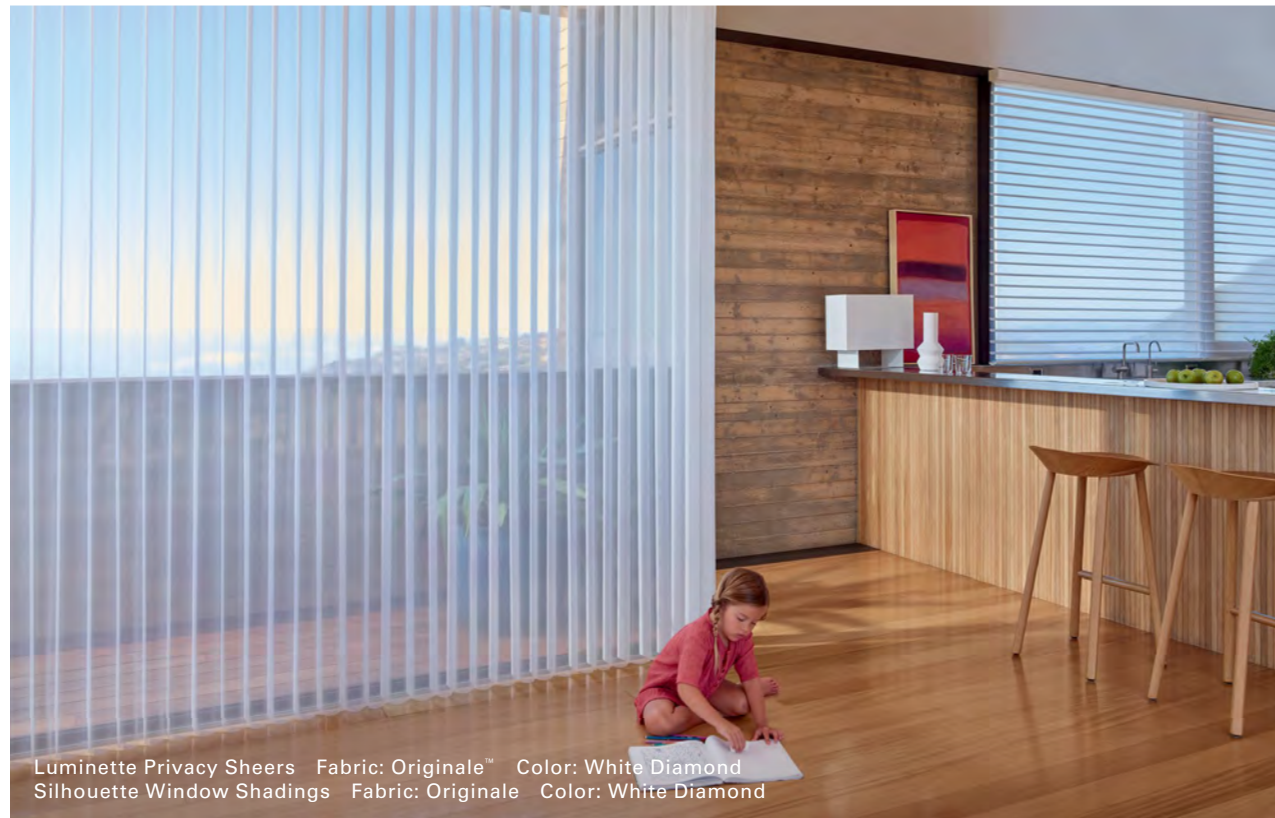

Luminette Privacy Sheers Fabric: Originale™ Color: White Diamond
Silhouette Window Shadings Fabric: Originale Color: White Diamond