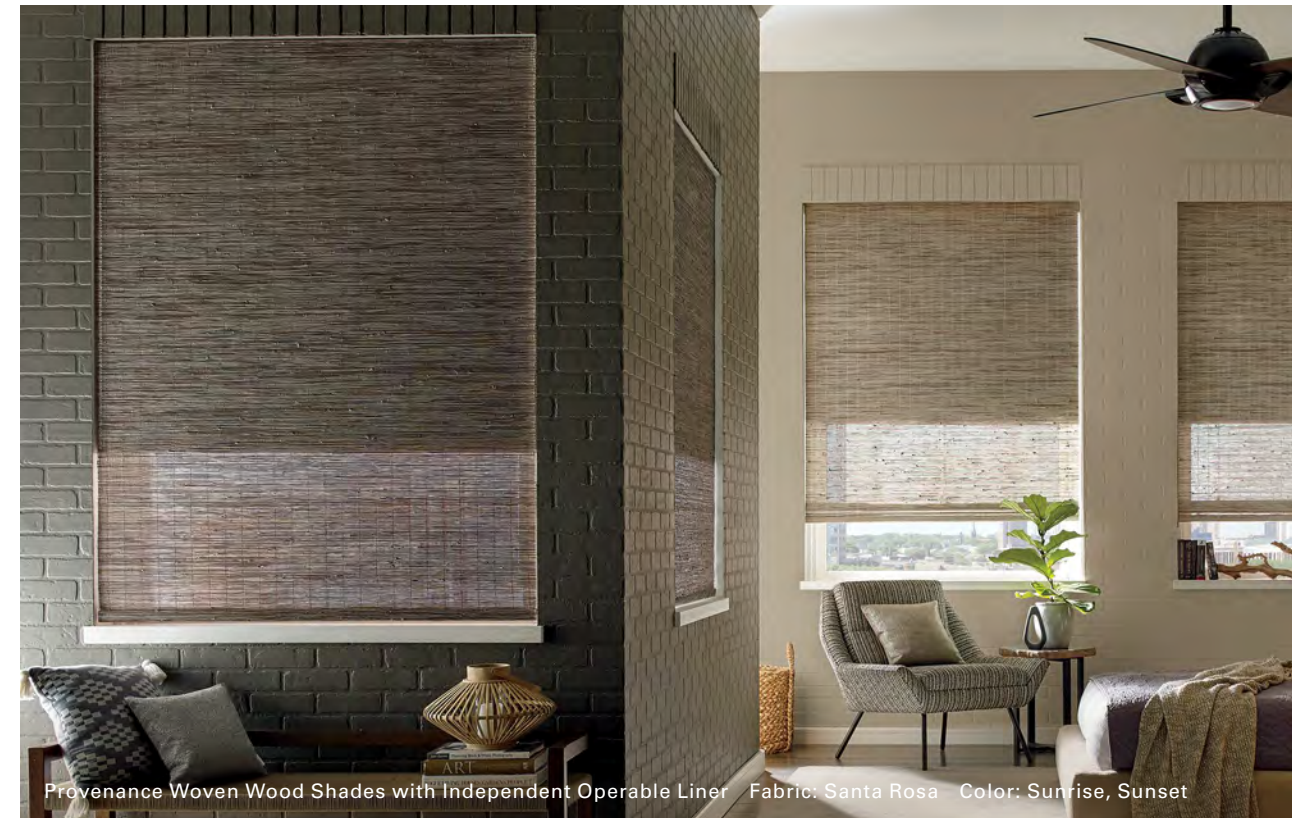

Orientation: Horizontal
 Width: 12"-107"
 Height: 16"-120"
 Motorization options: Yes
 Specialty shape options: No

Designer Banded Shades Fabric: Buckingham Color: Organza

Designer Banded Shades Fabric: South Beach Color: Platinum

Designer Banded Shades Fabric: Evoke Color: Glow

Provenance® Woven Wood Shades

Provenance® Woven Wood Shades bring an organic style to your home. Handcrafted, natural materials are artistically woven to create a design story of light, texture and color for every window. Customize your light and privacy throughout the day with the optional Independent Operable Liner featuring an energy-efficient honeycomb fabric.

Orientation: Horizontal
Width: 12"-144"
Height: 16"-108"
Motorization options: Yes
Specialty shape options: Yes

Provenance® Woven Wood Shades Fabric: Calliope Color: Santorini

Provenance Woven Wood Shades Fabric: Mindanao Color: Graphite