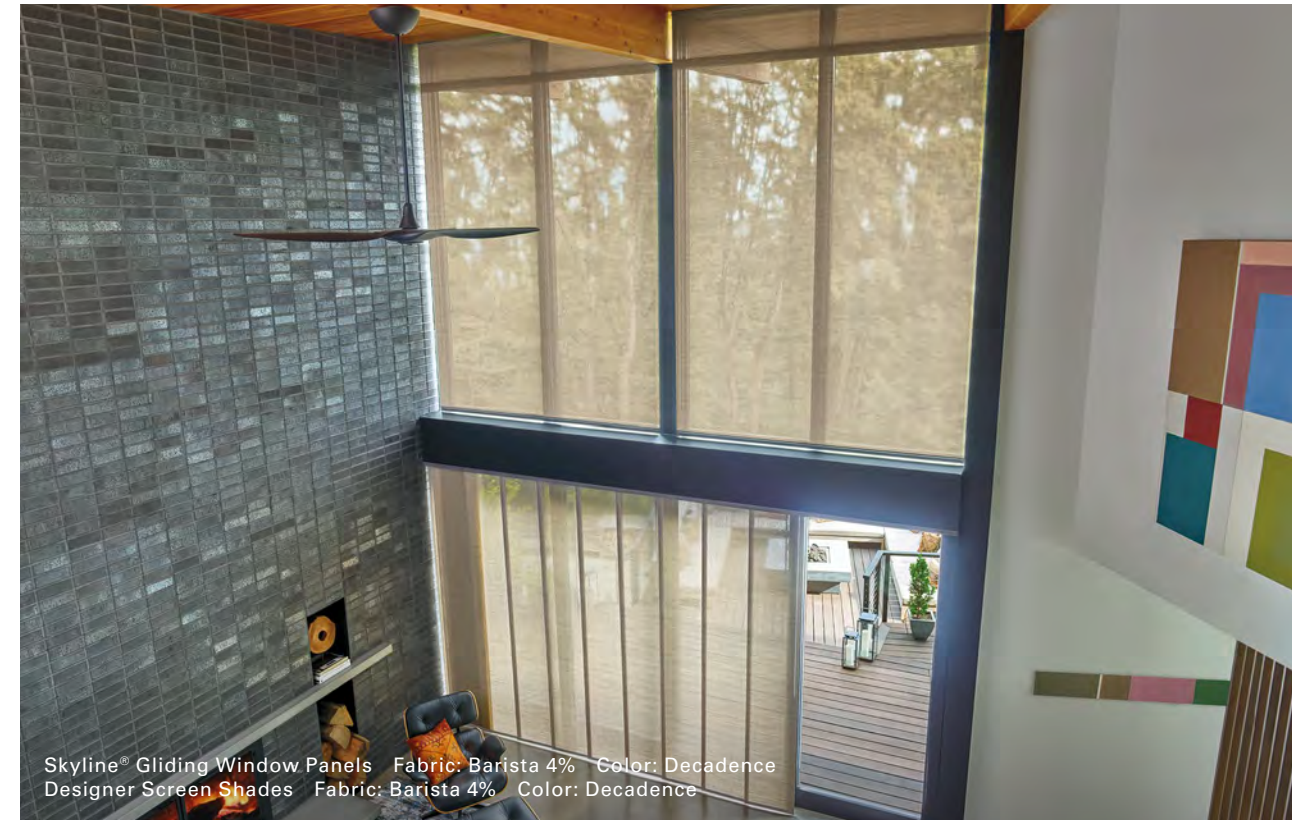

Skyline® Gliding Window Panels Fabric: Barista 4% Color: Decadence
Designer Screen Shades Fabric: Barista 4% Color: Decadence