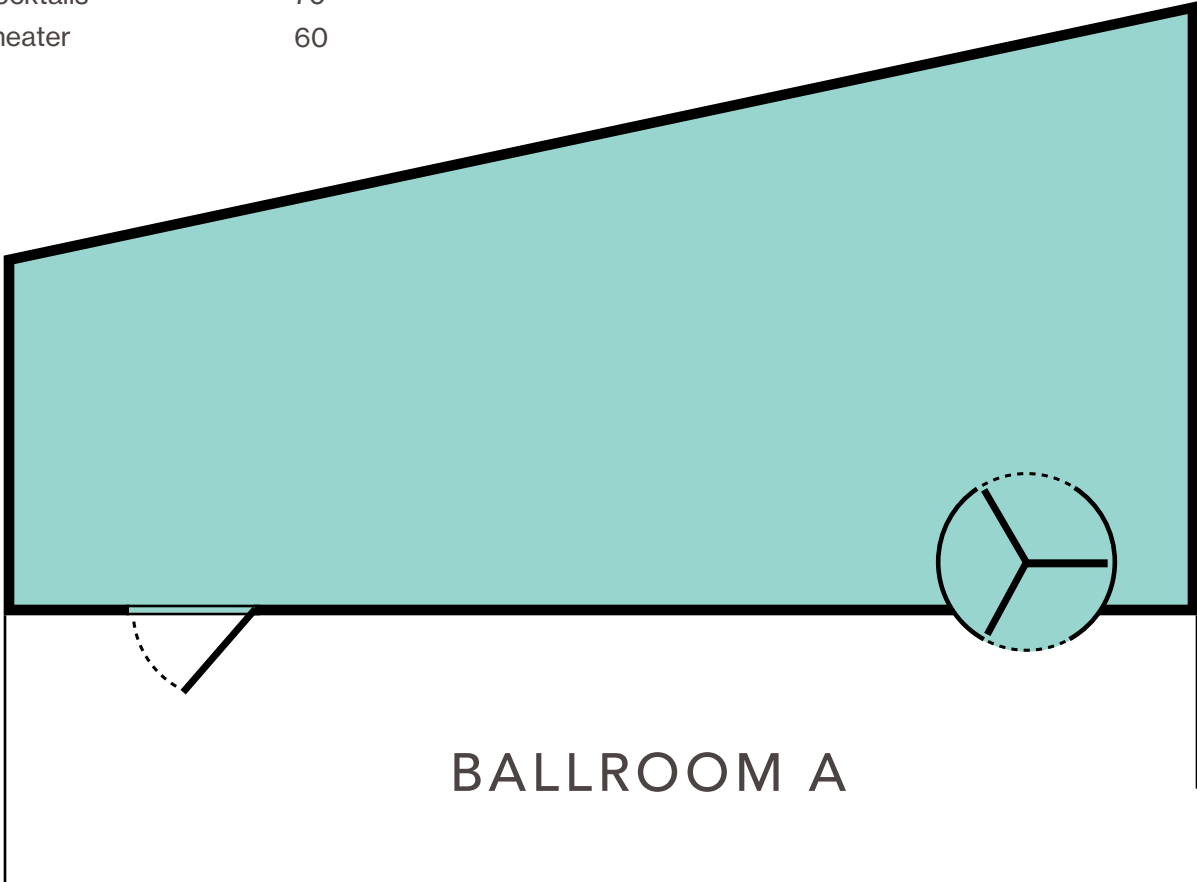

OCEANO BALLROOM A TERRACE

942 SQ FT

SETTING

Cocktails

Theater

CAPACITY

70

60

BALLROOM A