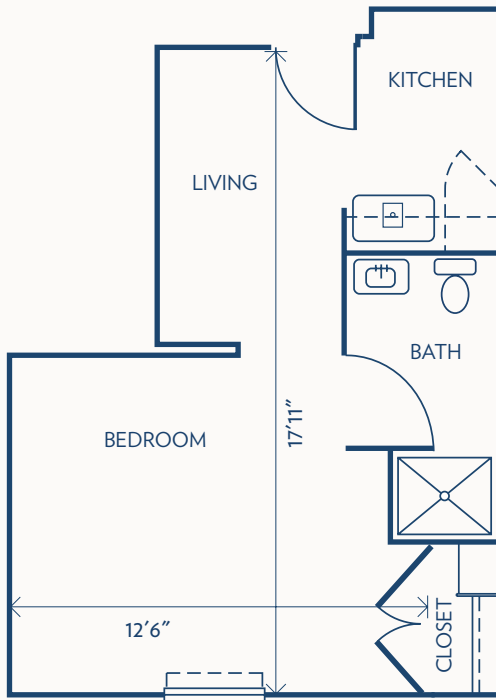

Floor plans may vary slightly and are not to scale.

THE GARDENS AT BARRY ROAD

a Bethesda Senior Living Community

STUDIO

MEMORY CARE / 322 SQUARE FEET

STUDIO DELUXE

MEMORY CARE / 355 SQUARE FEET

Floor plans may vary slightly and are not to scale.

THE GARDENS AT BARRY ROAD

a Bethesda Senior Living Community

STUDIO DELUXE

MEMORY CARE / 427 SQUARE FEET

COMPANION SUITE

MEMORY CARE / 427 SQUARE FEET