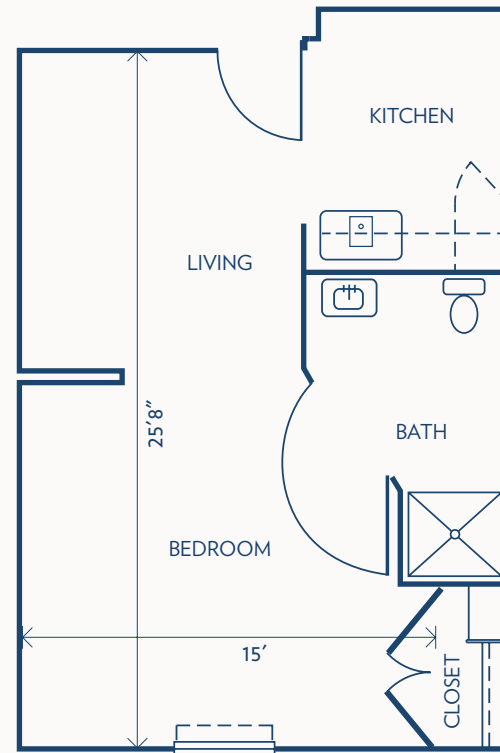

Floor plans may vary slightly and are not to scale.

THE GARDENS AT BARRY ROAD

a Bethesda Senior Living Community

STUDIO

MEMORY CARE / 322 SQUARE FEET

STUDIO DELUXE

MEMORY CARE / 355 SQUARE FEET

Floor plans may vary slightly and are not to scale.

THE GARDENS AT BARRY ROAD

a Bethesda Senior Living Community

STUDIO DELUXE

MEMORY CARE / 427 SQUARE FEET

COMPANION SUITE

MEMORY CARE / 427 SQUARE FEET