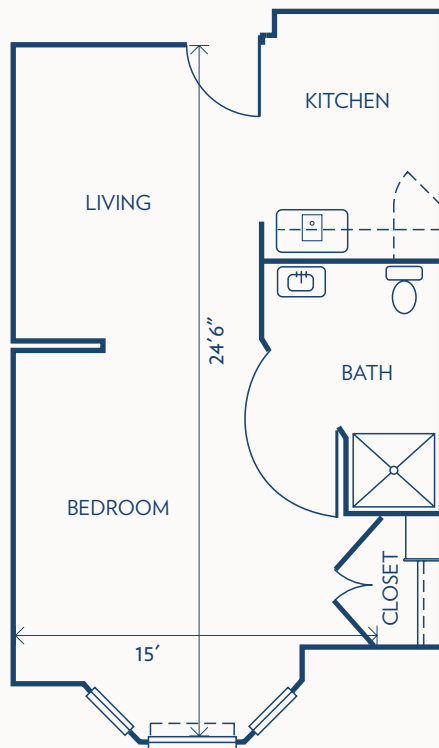

Floor plans may vary slightly and are not to scale.

THE GARDENS AT BARRY ROAD

a Bethesda Senior Living Community

STUDIO

MEMORY CARE / 322 SQUARE FEET

STUDIO DELUXE

MEMORY CARE / 355 SQUARE FEET

Floor plans may vary slightly and are not to scale.

THE GARDENS AT BARRY ROAD

a Bethesda Senior Living Community

STUDIO DELUXE

MEMORY CARE / 427 SQUARE FEET

COMPANION SUITE

MEMORY CARE / 427 SQUARE FEET