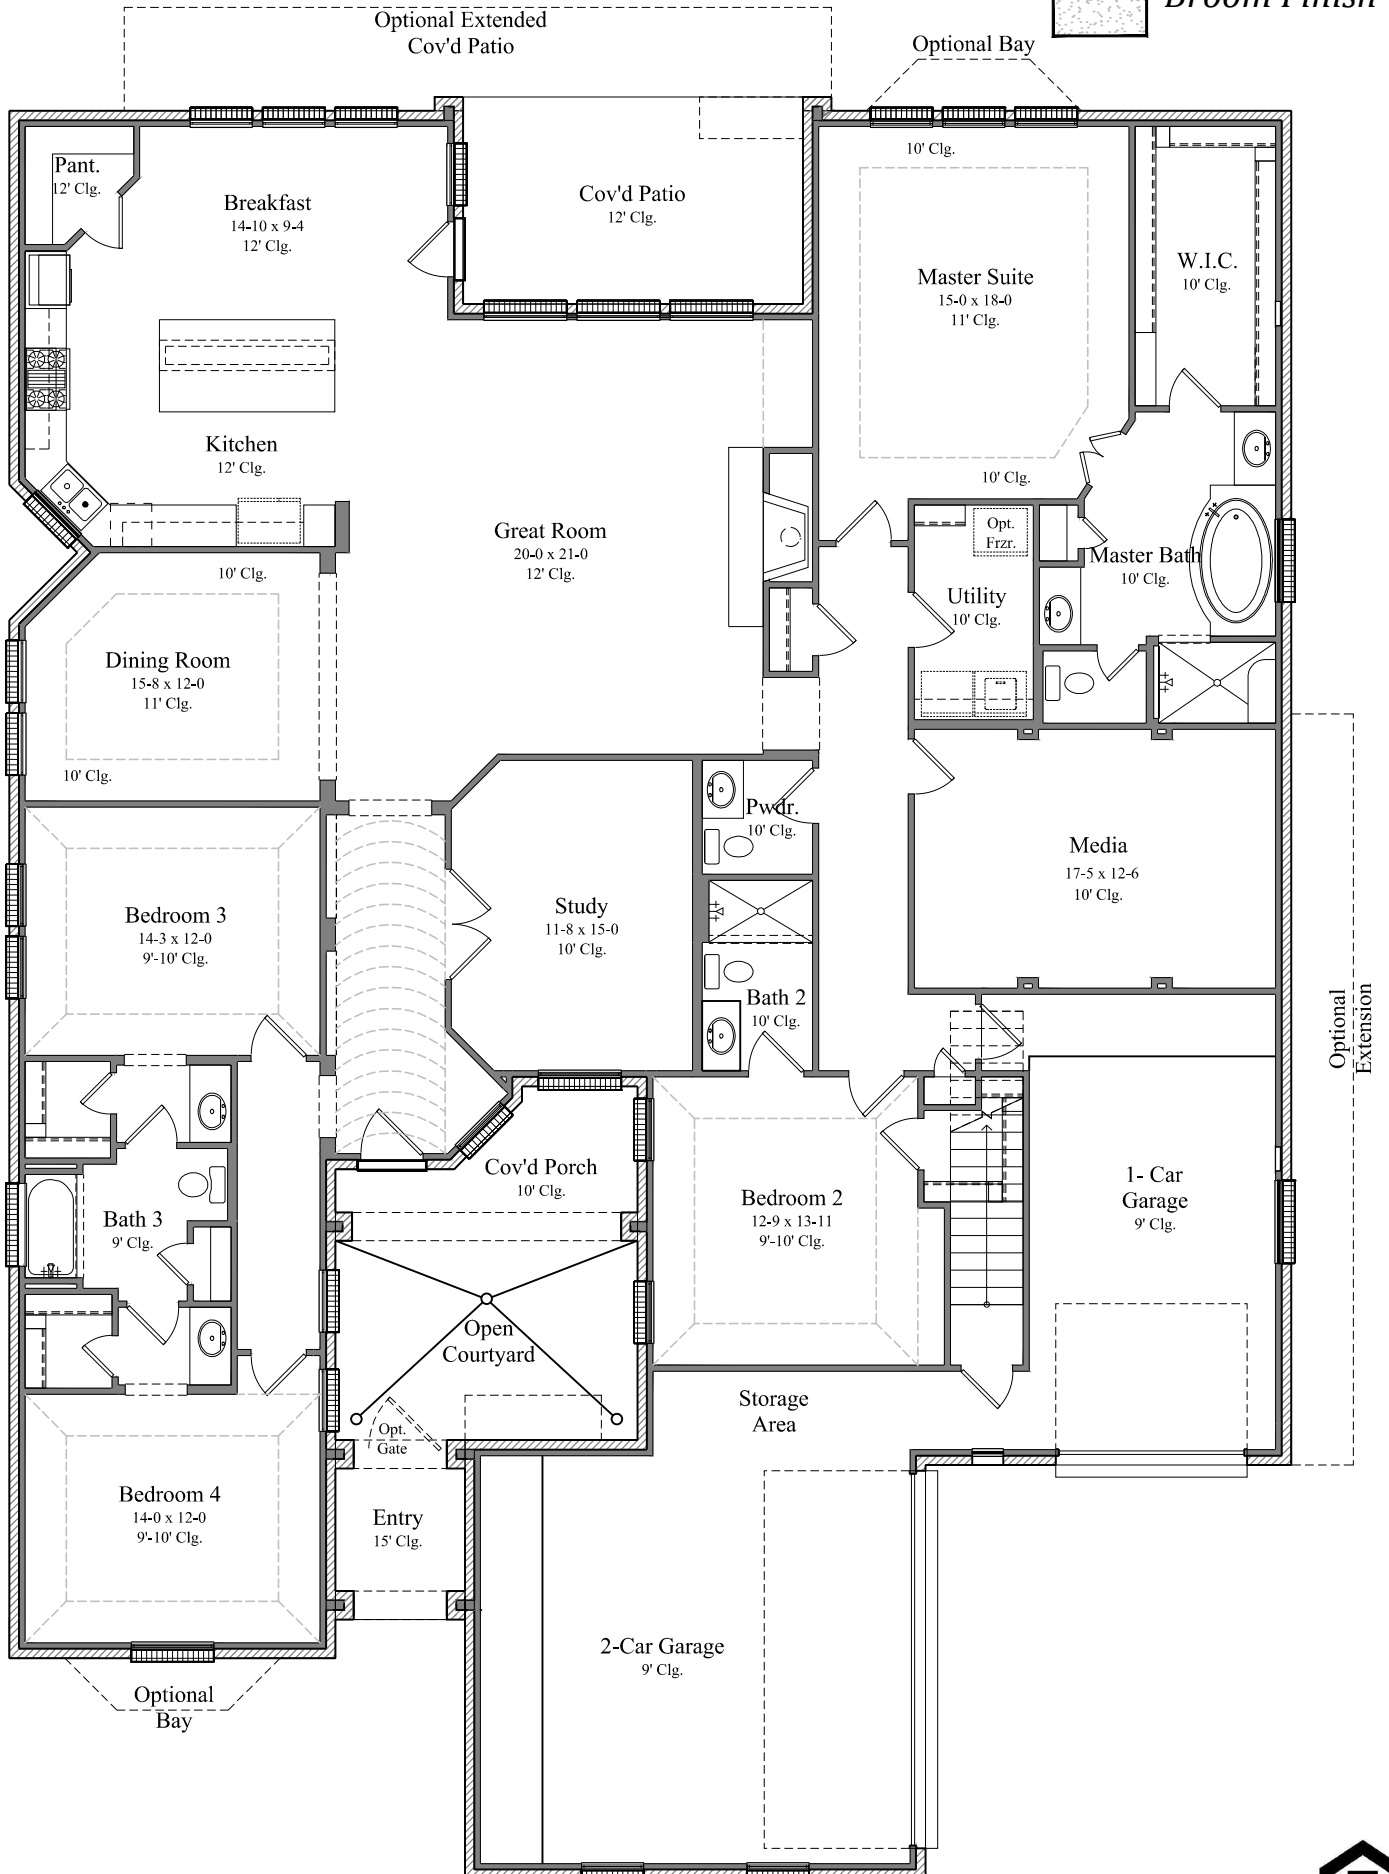

Home Design 3386

- 1 Story
- 4 Bedroom, 3.5 Bath, 3 Car Garage
- Media Room
- Study
- Storage Area In Garage

Elevations are artist renderings. Architectural elements may vary from renderings shown. We offer different included features per community. Please see your sales consultant for the "included features" for your home. Elevations, structural options, availability, features and pricing are subject to change without notice. Updated November 2020.